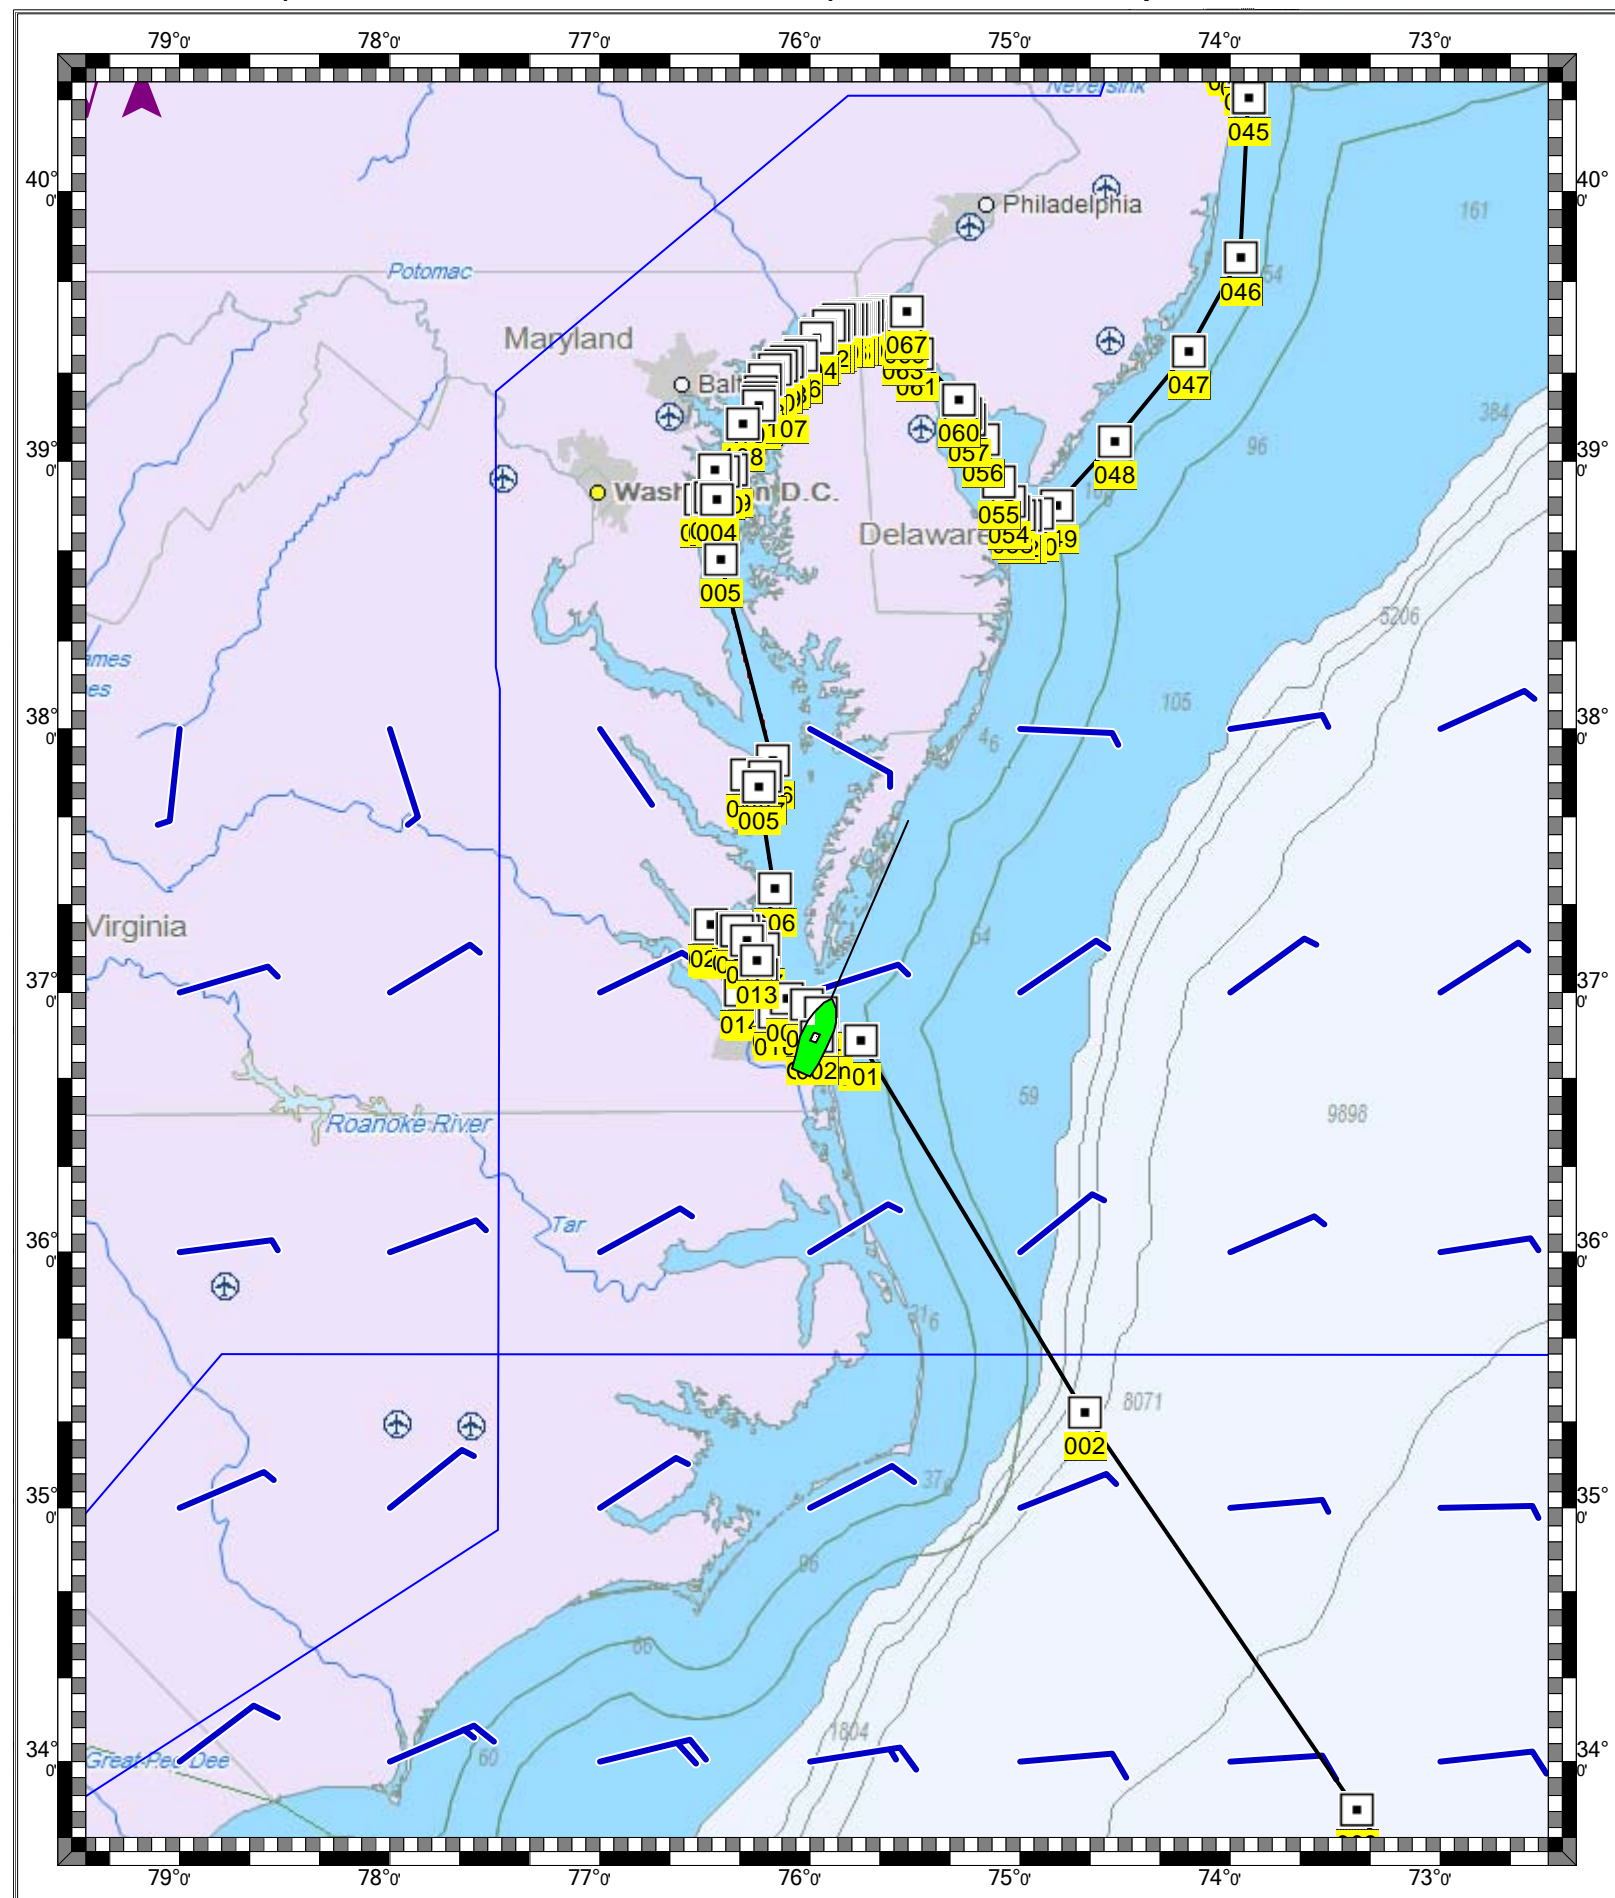

**RUDEE INLET INSET 2 - 1 : 6,260**  
**(MAX Pro World Charts - vector format) Chart #12205B - Depth Units: Feet**

DO NOT USE FOR NAVIGATION  
SOME NAVIGATION AIDS MAY NOT BE SHOWN

**MAX Pro World Chart - 1 : 3,200,000**  
**(MAX Pro World Charts - vector format) Chart #MAX Pro - Depth Units: Feet**

DO NOT USE FOR NAVIGATION  
SOME NAVIGATION AIDS MAY NOT BE SHOWN