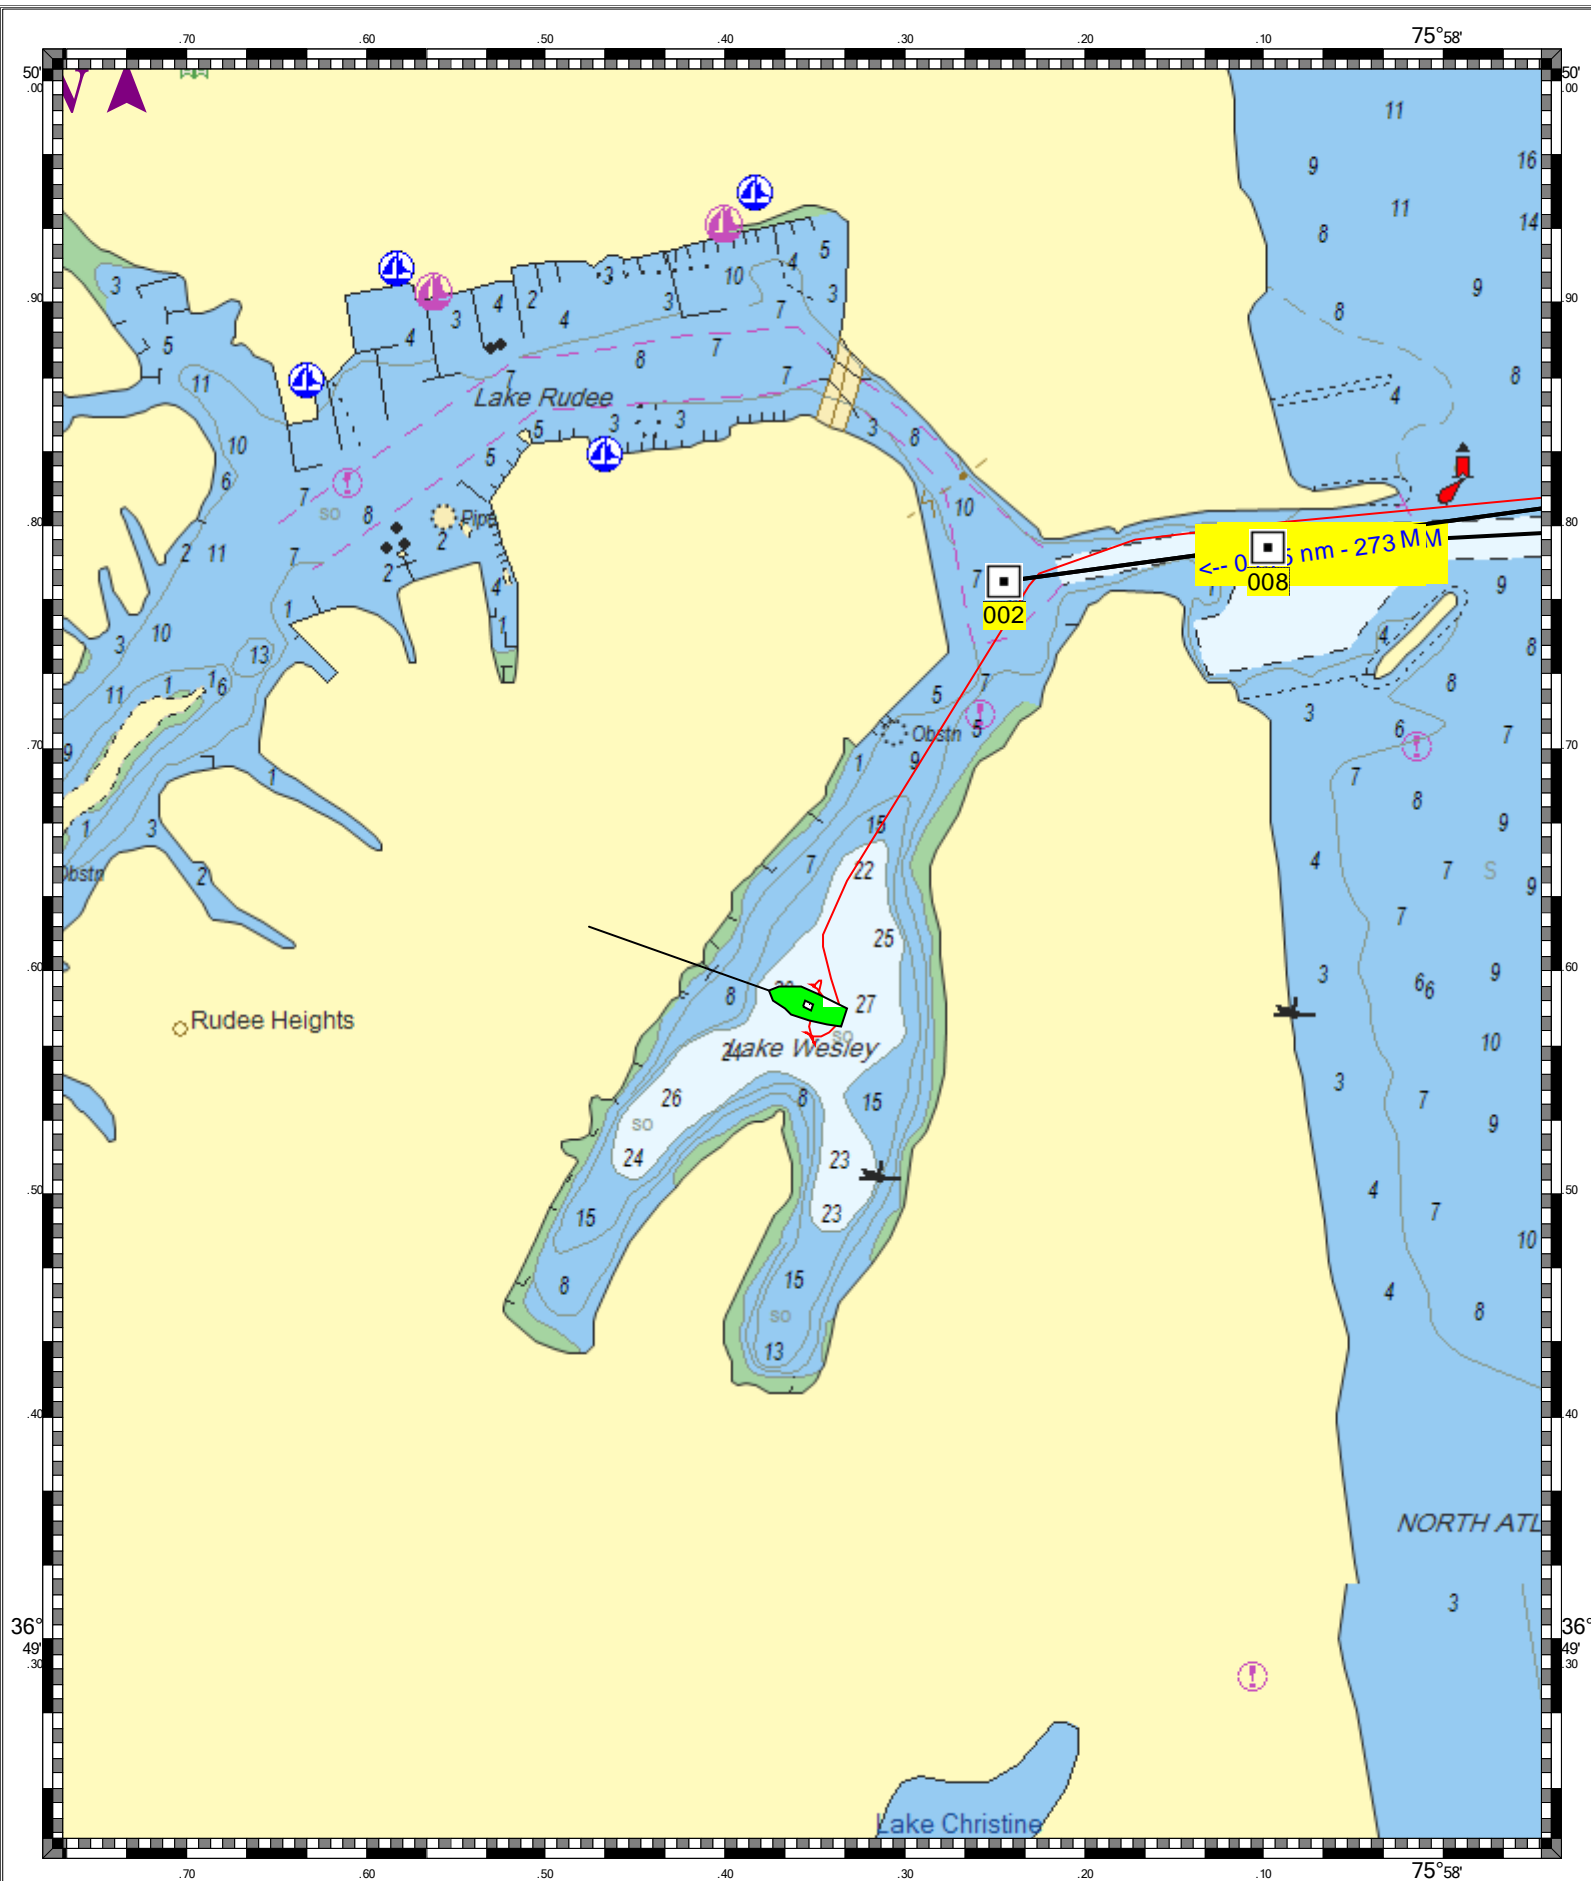

**RUDEE INLET INSET 2 - 1 : 6,260**  
**(MAX Pro World Charts - vector format) Chart #12205B - Depth Units: Feet**

DO NOT USE FOR NAVIGATION  
SOME NAVIGATION AIDS MAY NOT BE SHOWN

**MAX Pro World Chart - 1 : 3,200,000**  
**(MAX Pro World Charts - vector format) Chart #MAX Pro - Depth Units: Feet**

DO NOT USE FOR NAVIGATION  
SOME NAVIGATION AIDS MAY NOT BE SHOWN