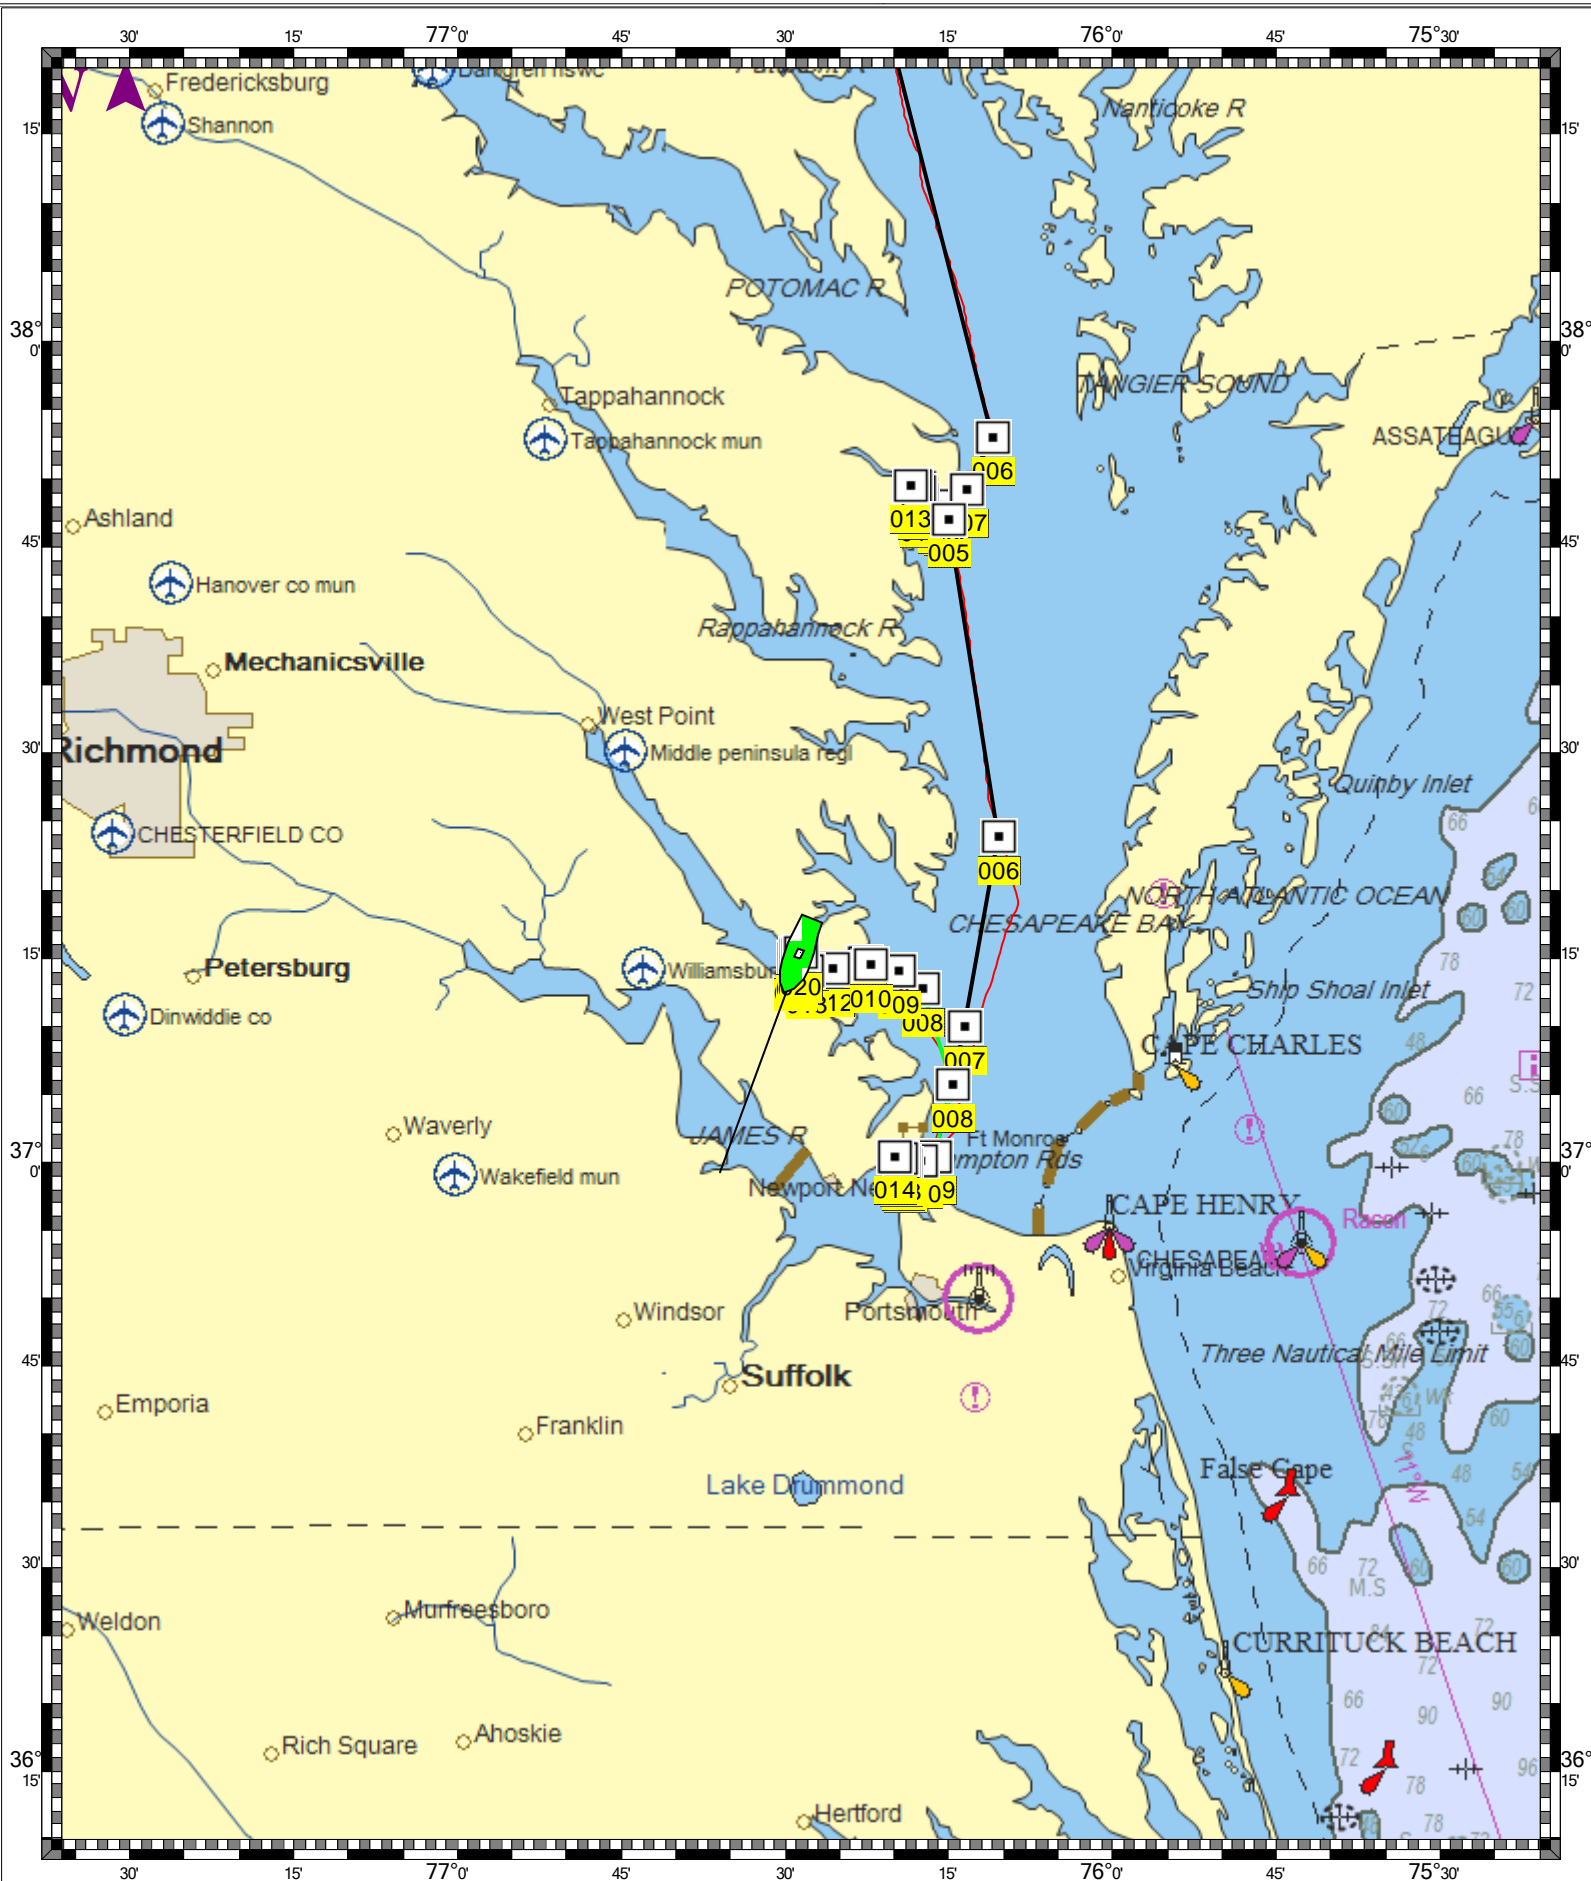

**YORK RIVER: YORKTOWN AND VICINITY - 1 : 8,000**  
**(MAX Pro World Charts - vector format) Chart #12241 - Depth Units: Feet**

DO NOT USE FOR NAVIGATION  
SOME NAVIGATION AIDS MAY NOT BE SHOWN

**CAPE SABLE TO CAPE HATTERAS - 1 : 1,024,000**  
**(MAX Pro World Charts - vector format) Chart #13003 - Depth Units: Feet**

DO NOT USE FOR NAVIGATION  
SOME NAVIGATION AIDS MAY NOT BE SHOWN