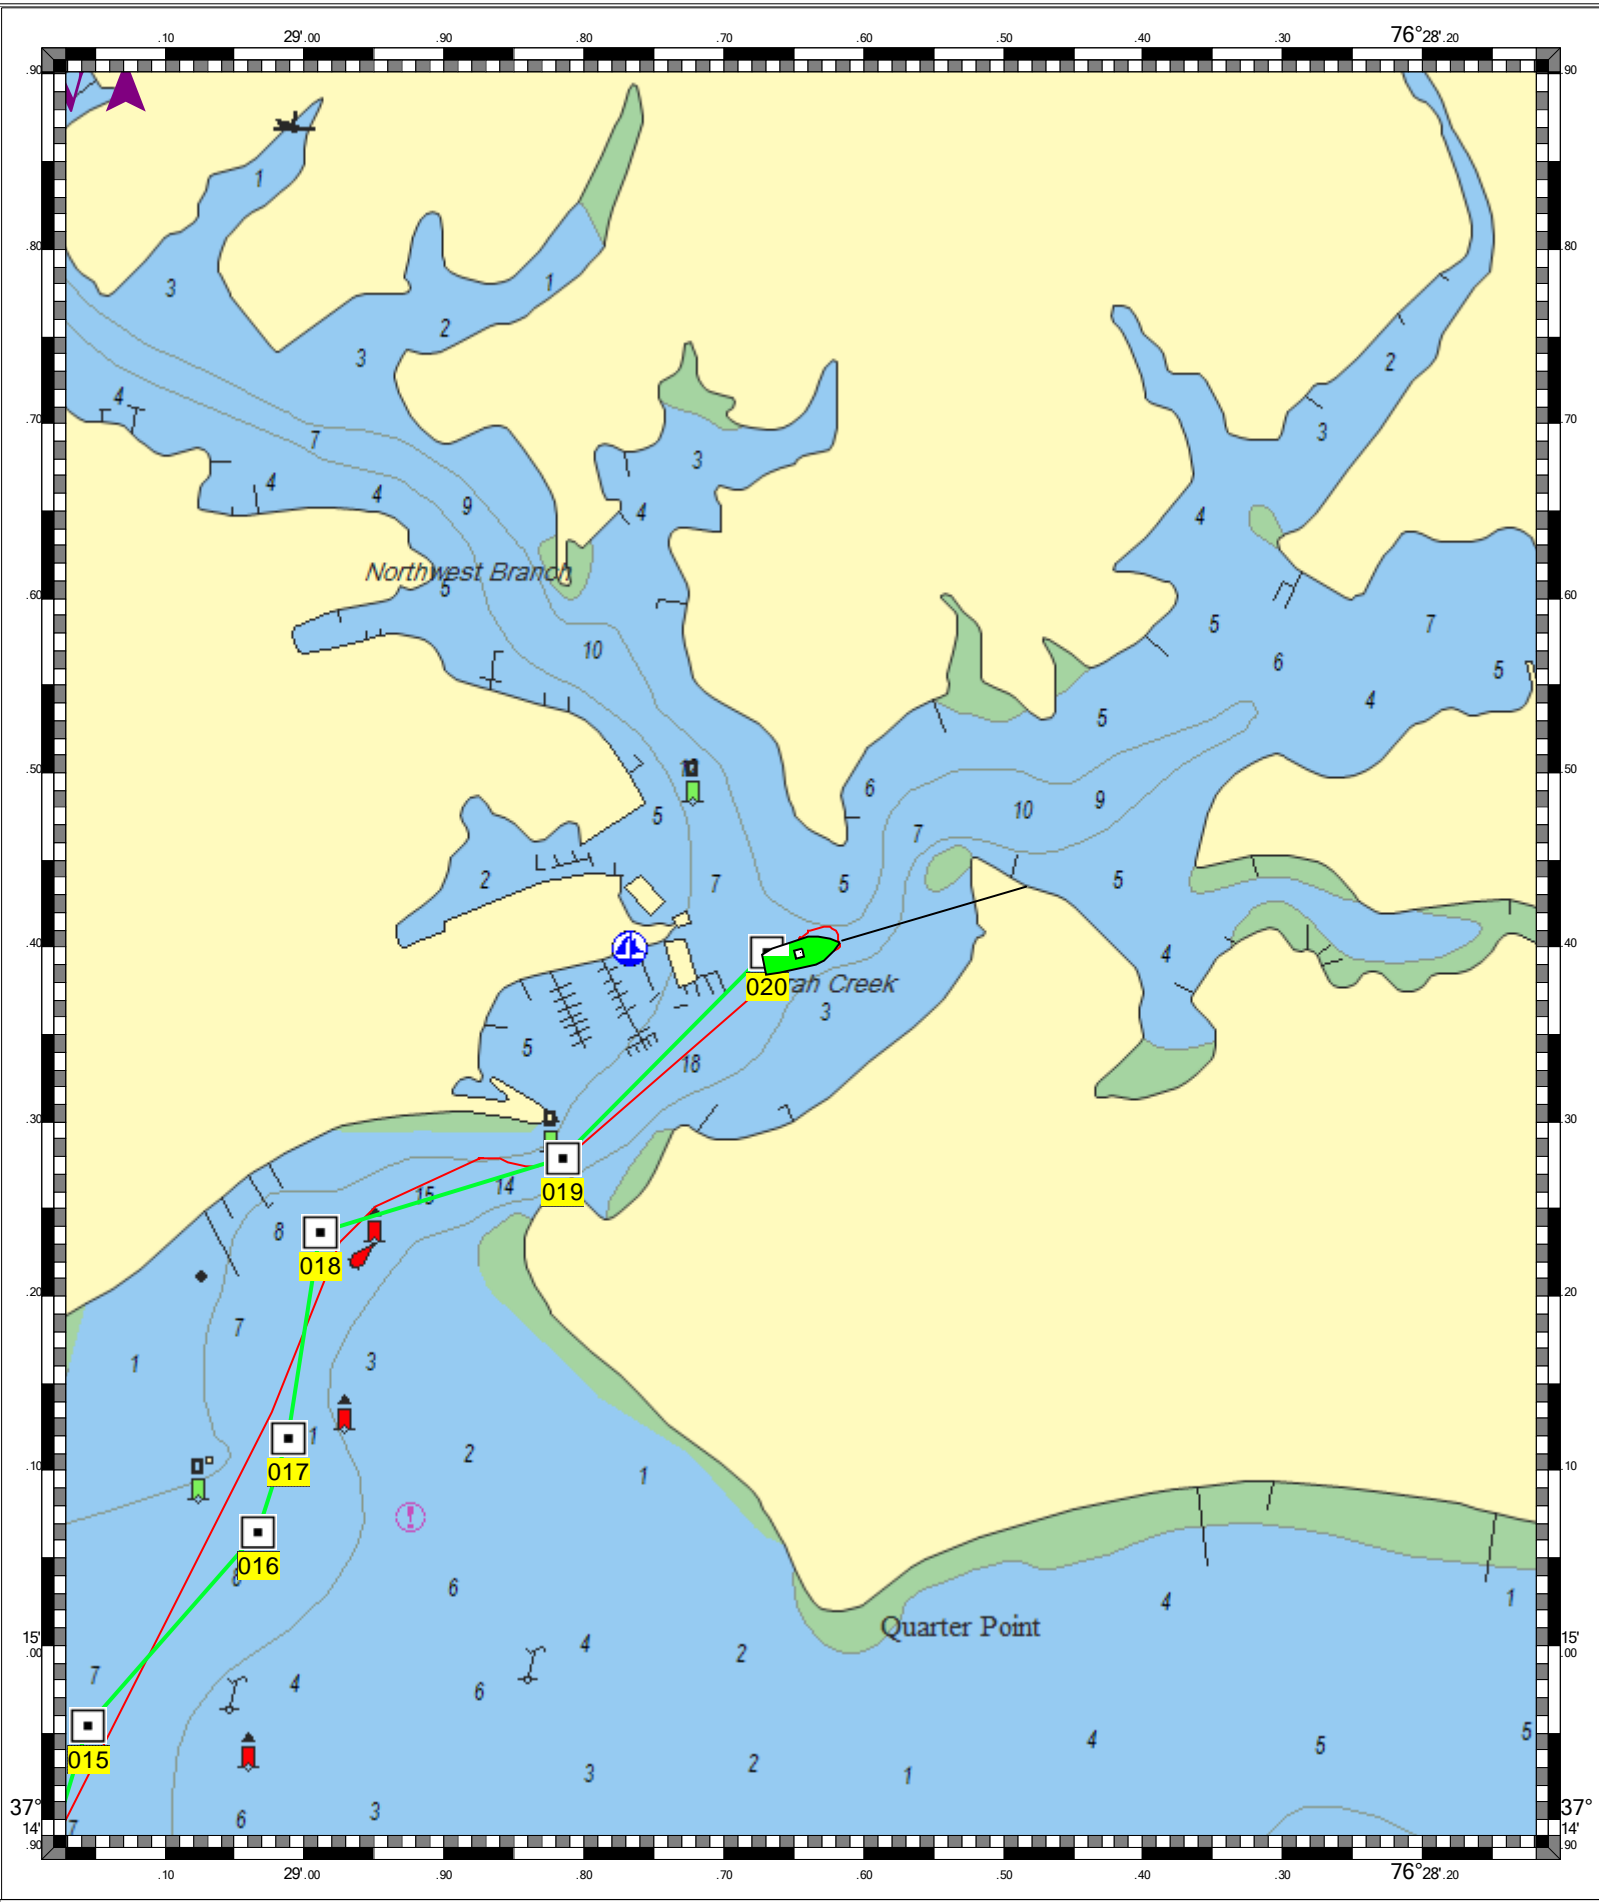

**YORK RIVER: YORKTOWN AND VICINITY - 1 : 8,000**  
**(MAX Pro World Charts - vector format) Chart #12241 - Depth Units: Feet**

DO NOT USE FOR NAVIGATION  
SOME NAVIGATION AIDS MAY NOT BE SHOWN

**CAPE SABLE TO CAPE HATTERAS - 1 : 1,024,000**  
**(MAX Pro World Charts - vector format) Chart #13003 - Depth Units: Feet**

DO NOT USE FOR NAVIGATION  
SOME NAVIGATION AIDS MAY NOT BE SHOWN