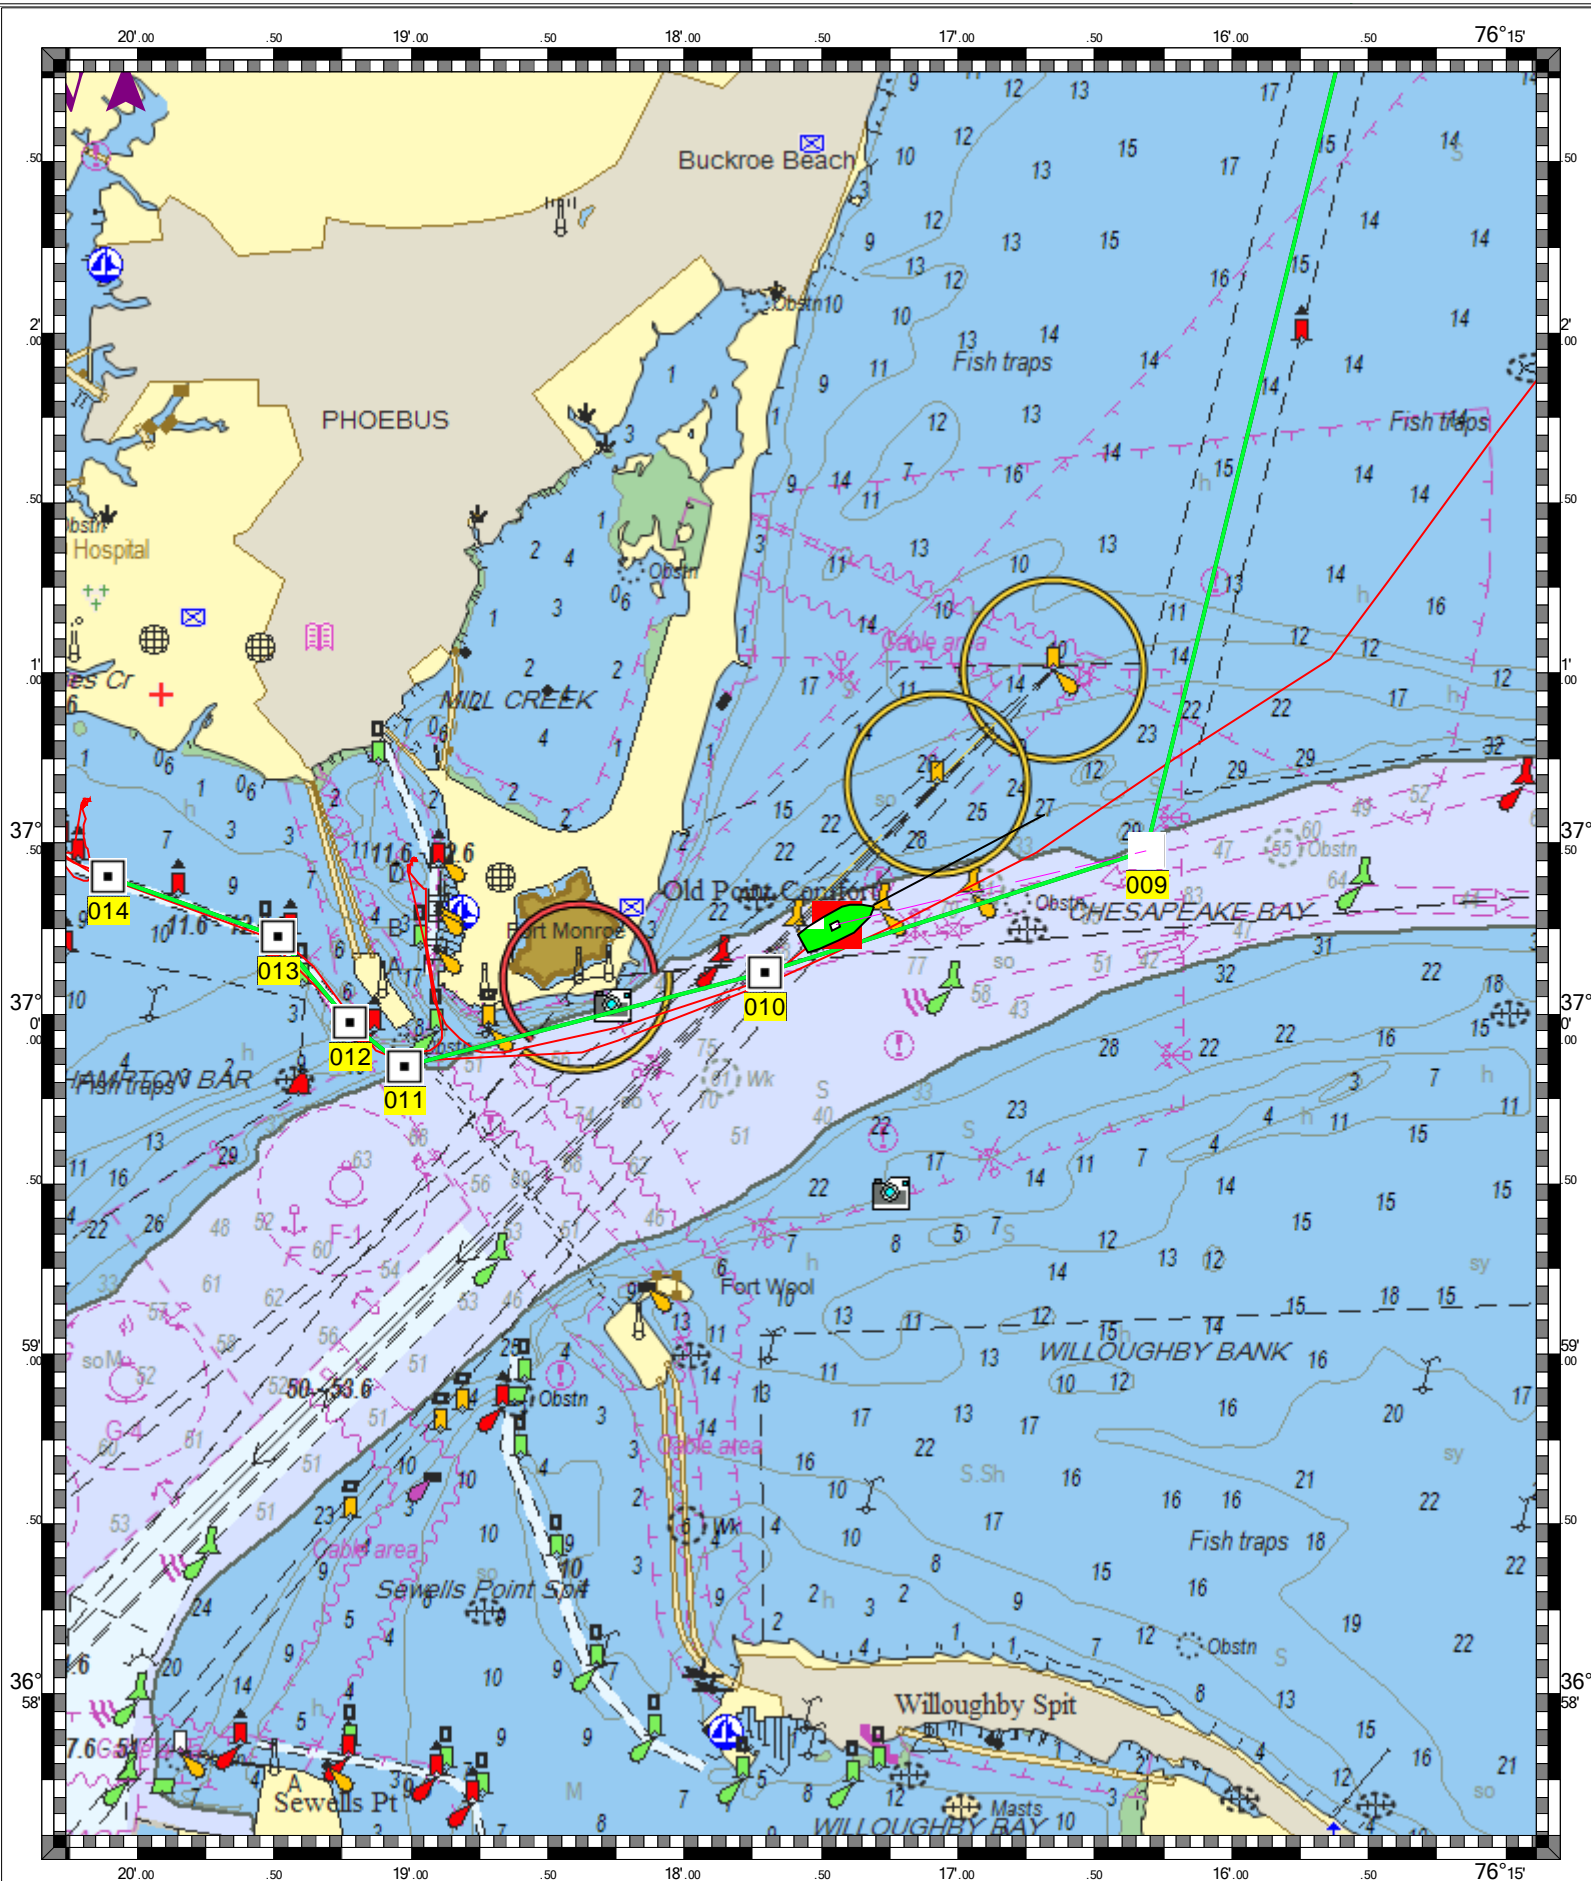

CHESAPEAKE BAY CAPE CHARLES TO NORFOLK HARBOR - 1 : 41,000
(MAX Pro World Charts - vector format) Chart #12222 - Depth Units: Feet

DO NOT USE FOR NAVIGATION
SOME NAVIGATION AIDS MAY NOT BE SHOWN

CAPE SABLE TO CAPE HATTERAS - 1 : 656,000
(MAX Pro World Charts - vector format) Chart #13003 - Depth Units: Feet

DO NOT USE FOR NAVIGATION
SOME NAVIGATION AIDS MAY NOT BE SHOWN