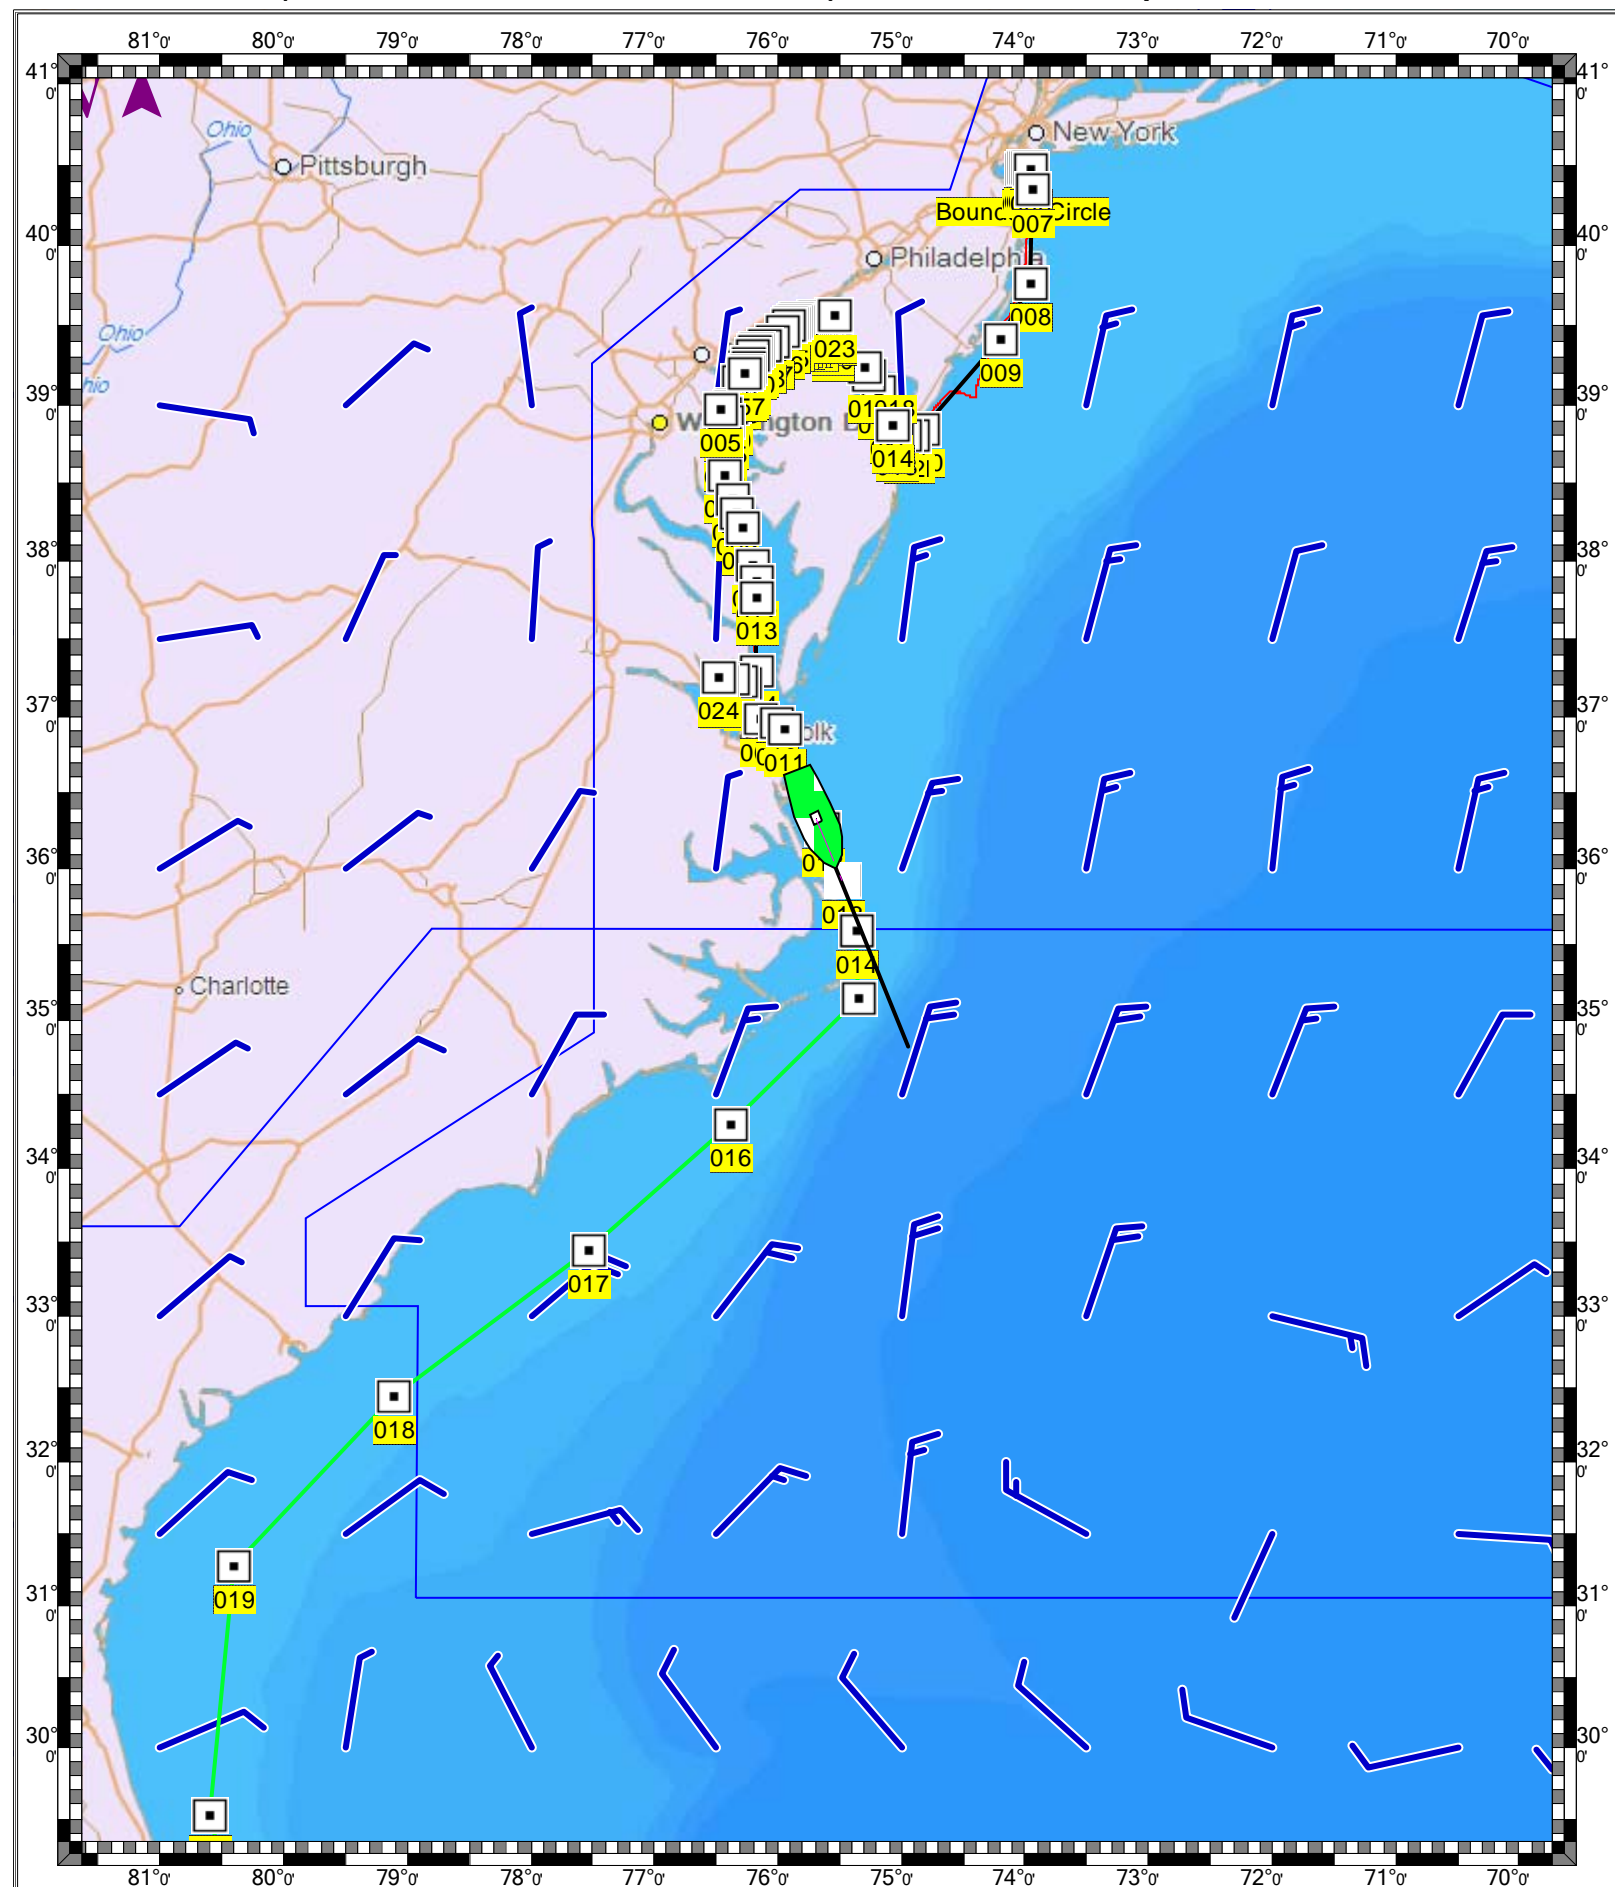

CAPE SABLE TO CAPE HATTERAS - 1 : 695,000
(MAX Pro World Charts - vector format) Chart #13003 - Depth Units: Feet

DO NOT USE FOR NAVIGATION
SOME NAVIGATION AIDS MAY NOT BE SHOWN

MAX Pro World Chart - 1 : 5,560,000
(MAX Pro World Charts - vector format) Chart #MAX Pro - Depth Units: Feet

DO NOT USE FOR NAVIGATION
SOME NAVIGATION AIDS MAY NOT BE SHOWN