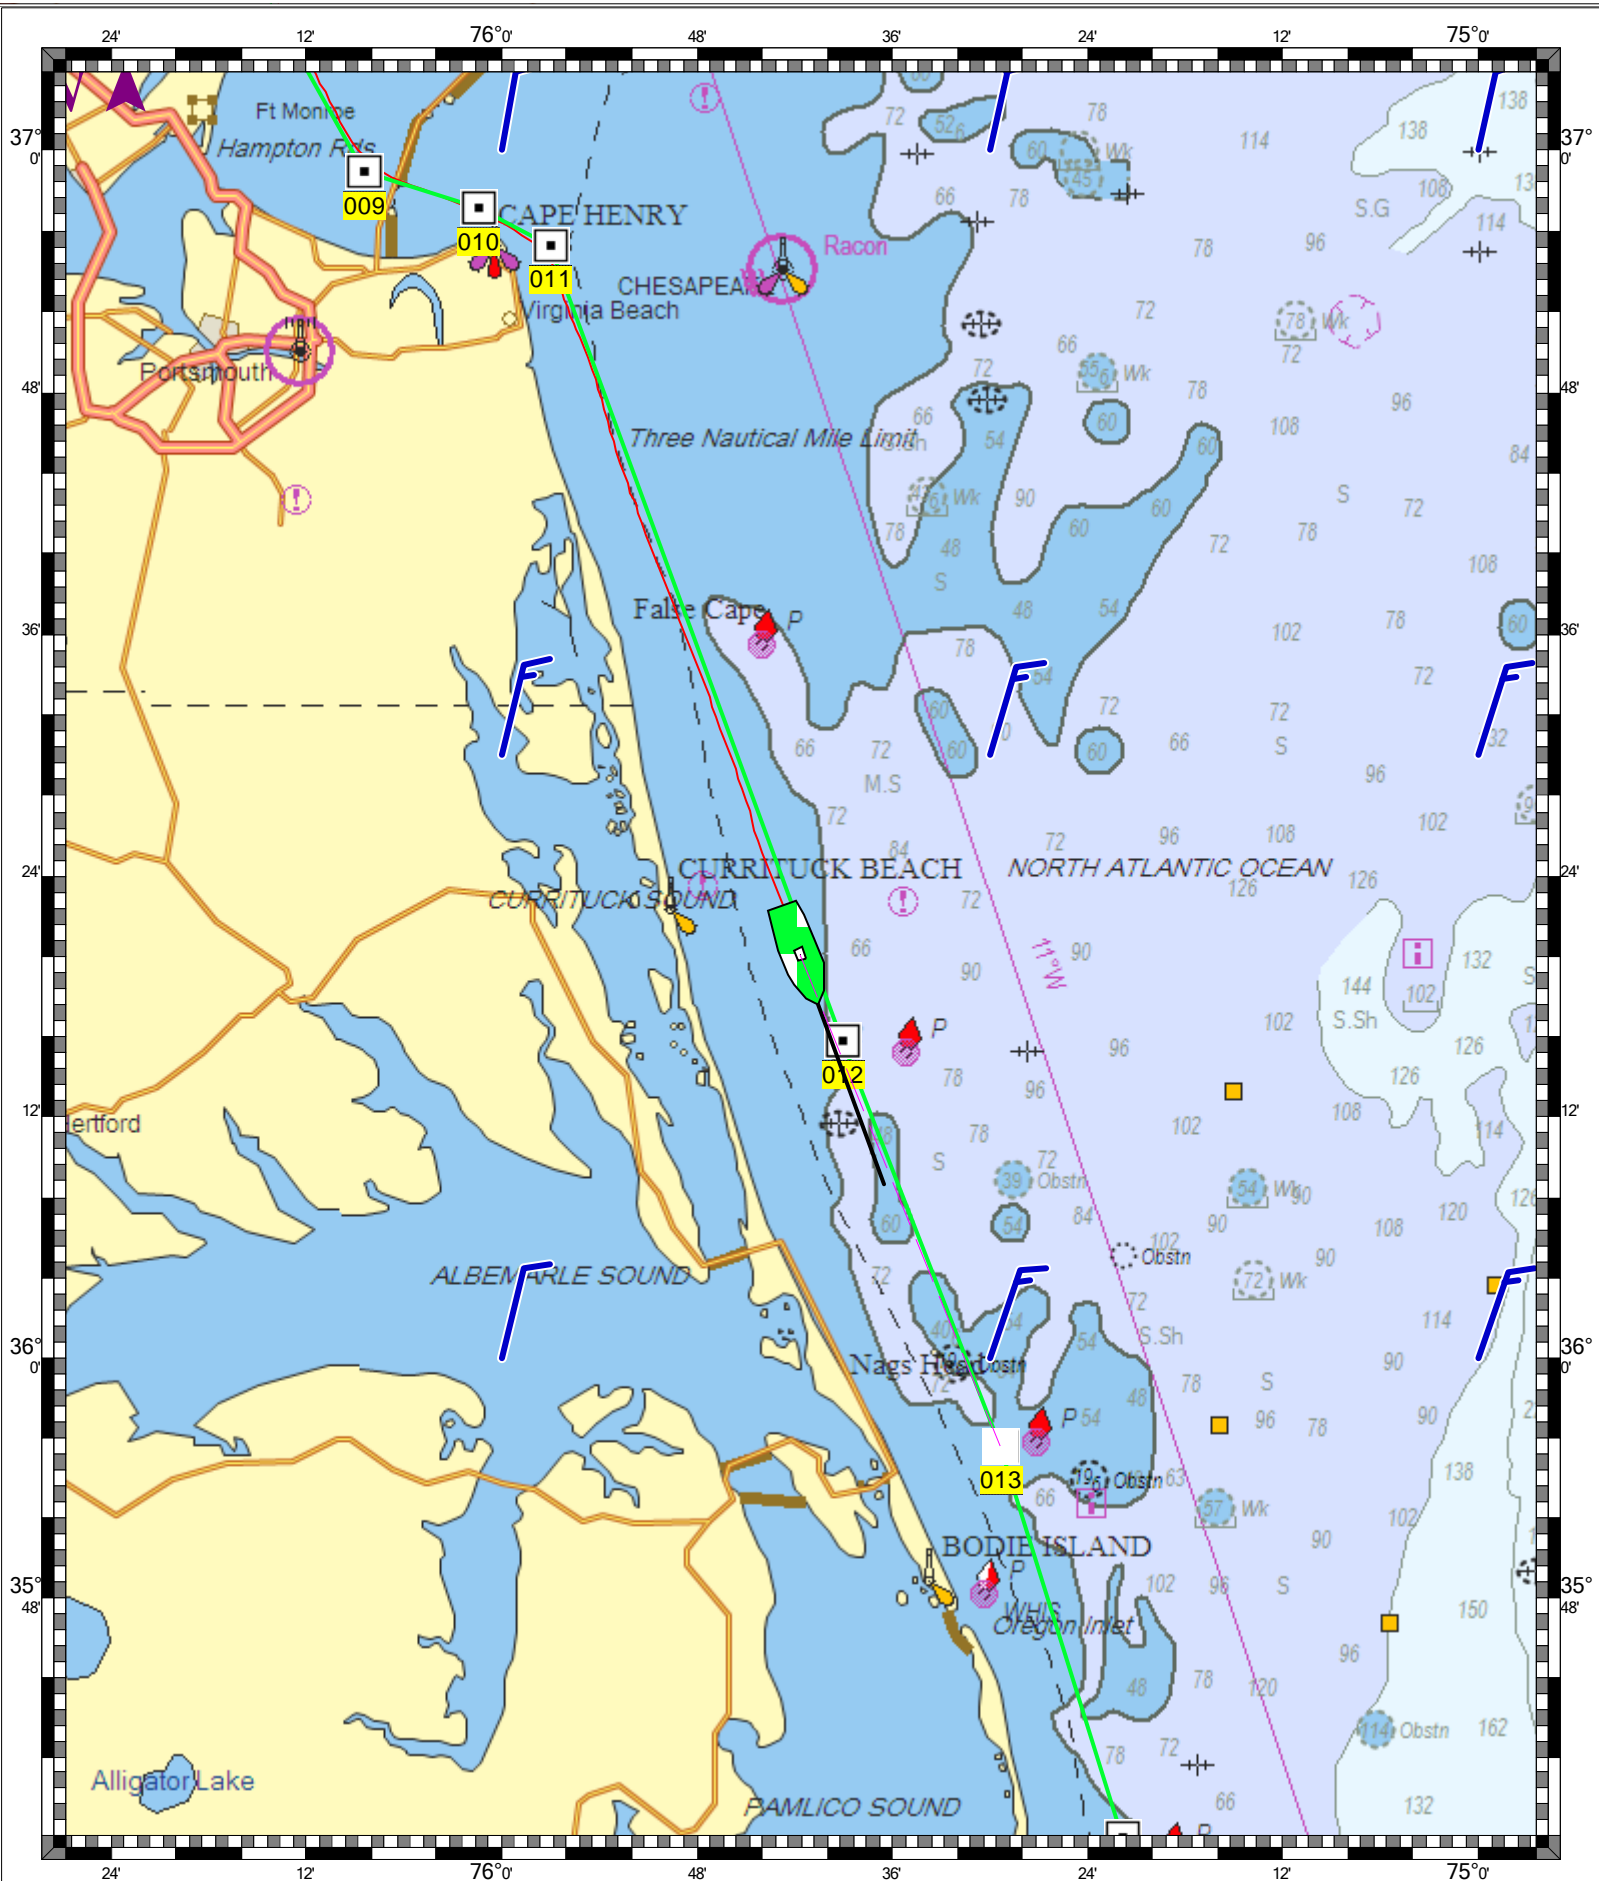

CAPE SABLE TO CAPE HATTERAS - 1 : 695,000
(MAX Pro World Charts - vector format) Chart #13003 - Depth Units: Feet

DO NOT USE FOR NAVIGATION
SOME NAVIGATION AIDS MAY NOT BE SHOWN

MAX Pro World Chart - 1 : 5,560,000
(MAX Pro World Charts - vector format) Chart #MAX Pro - Depth Units: Feet

DO NOT USE FOR NAVIGATION
SOME NAVIGATION AIDS MAY NOT BE SHOWN