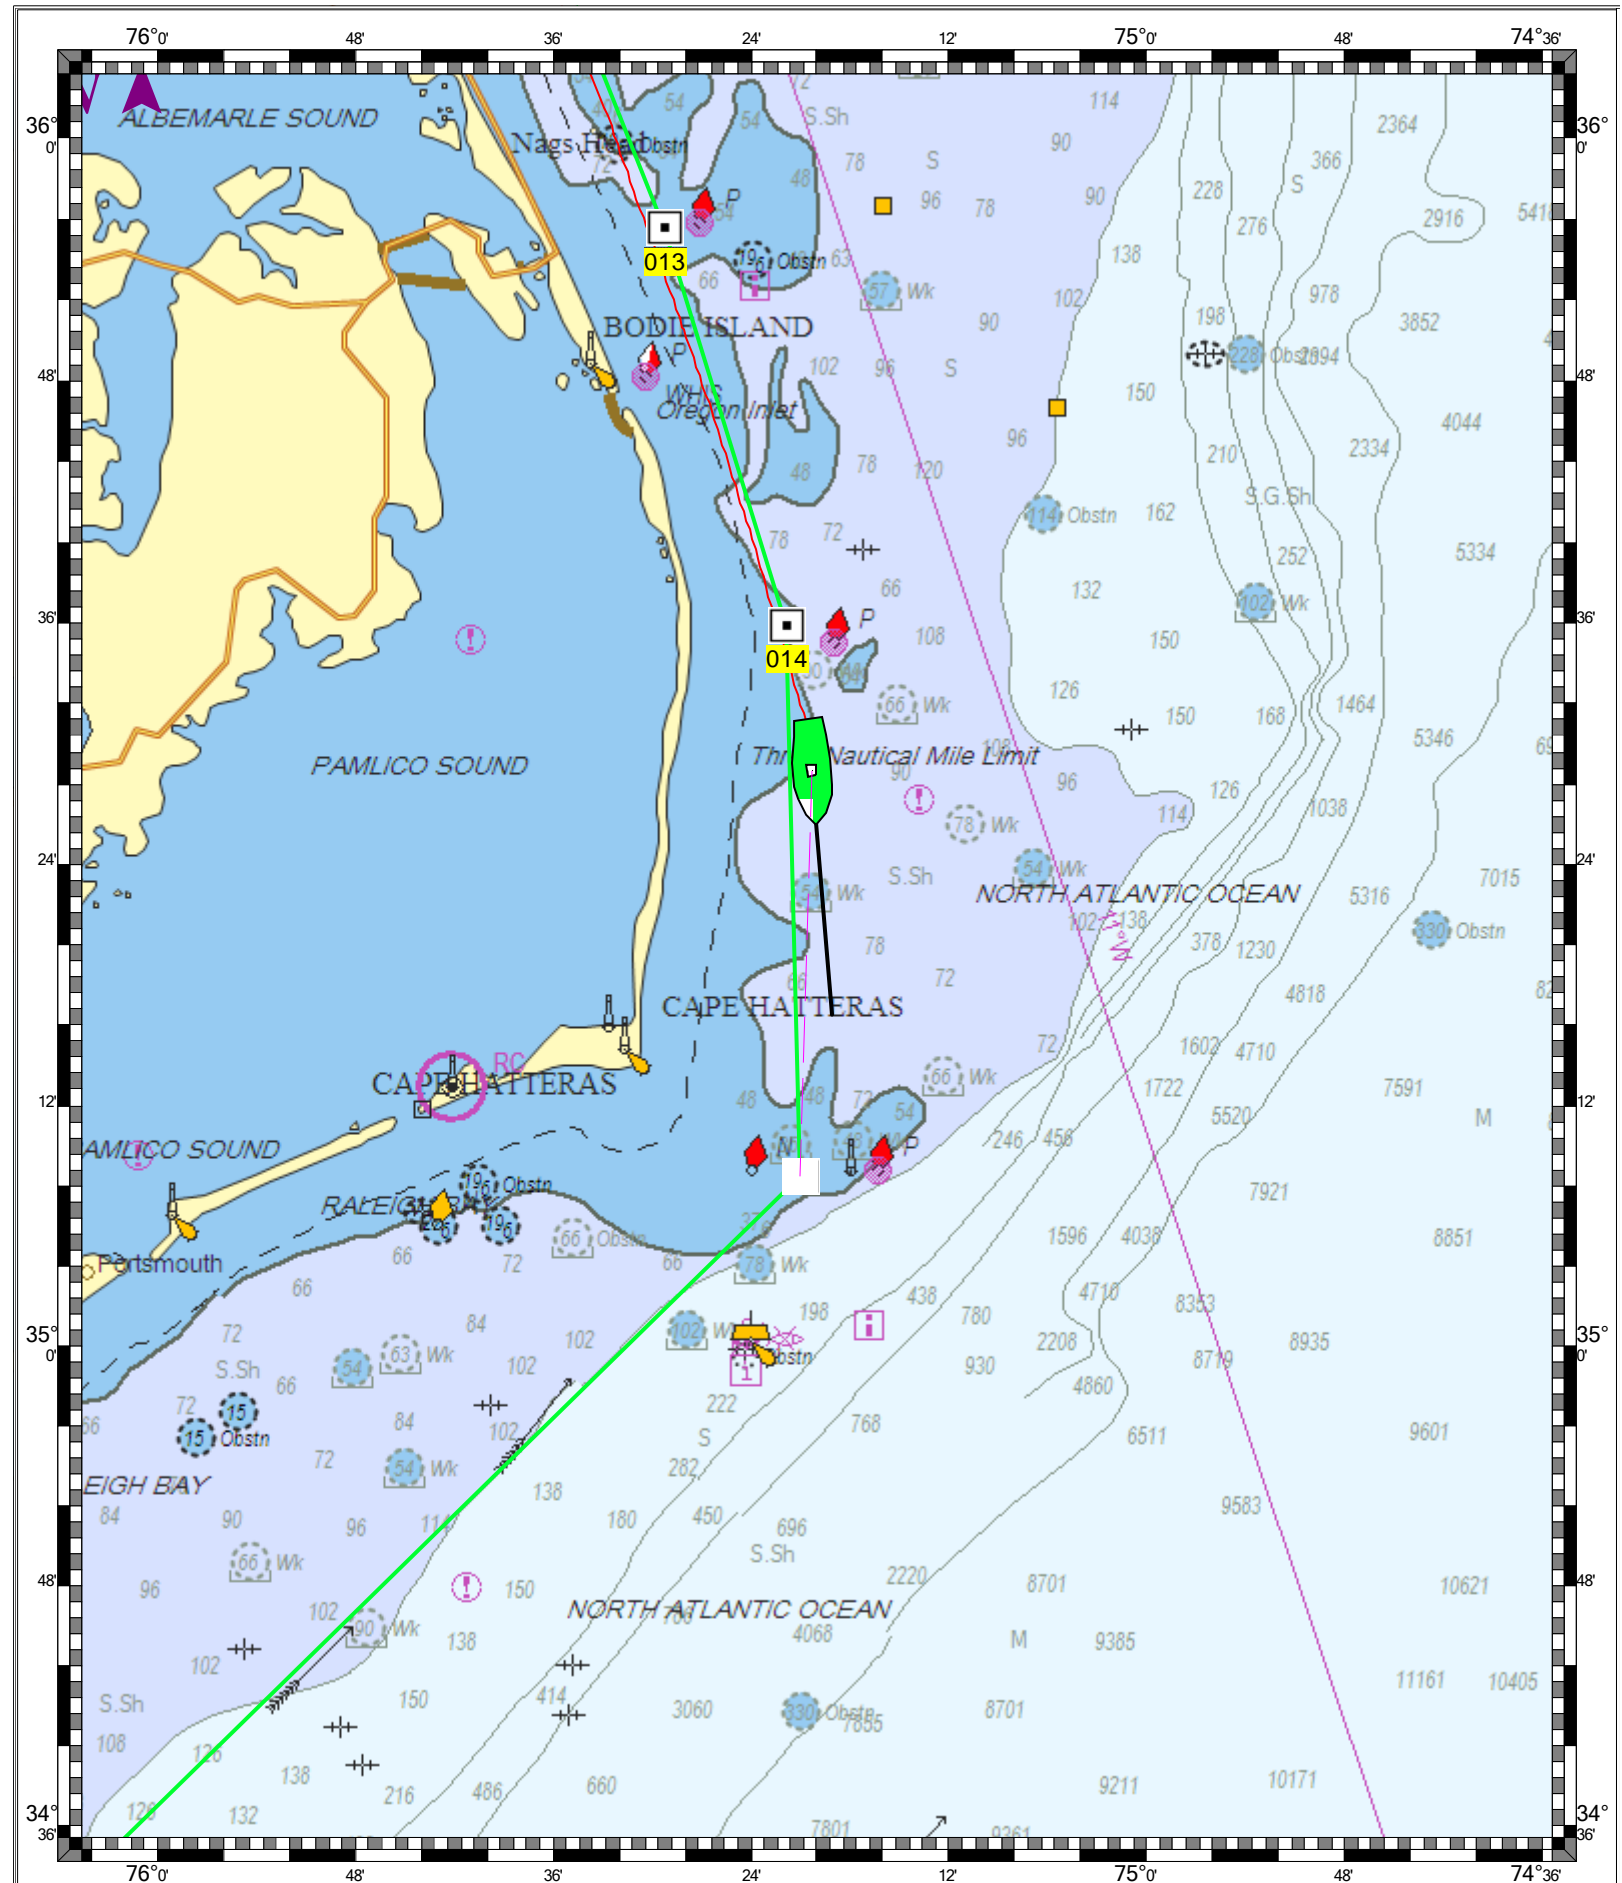

CAPE SABLE TO CAPE HATTERAS - 1 : 695,000
(MAX Pro World Charts - vector format) Chart #13003 - Depth Units: Feet

DO NOT USE FOR NAVIGATION
SOME NAVIGATION AIDS MAY NOT BE SHOWN

MAX Pro World Chart - 1 : 5,560,000
(MAX Pro World Charts - vector format) Chart #MAX Pro - Depth Units: Feet

DO NOT USE FOR NAVIGATION
SOME NAVIGATION AIDS MAY NOT BE SHOWN