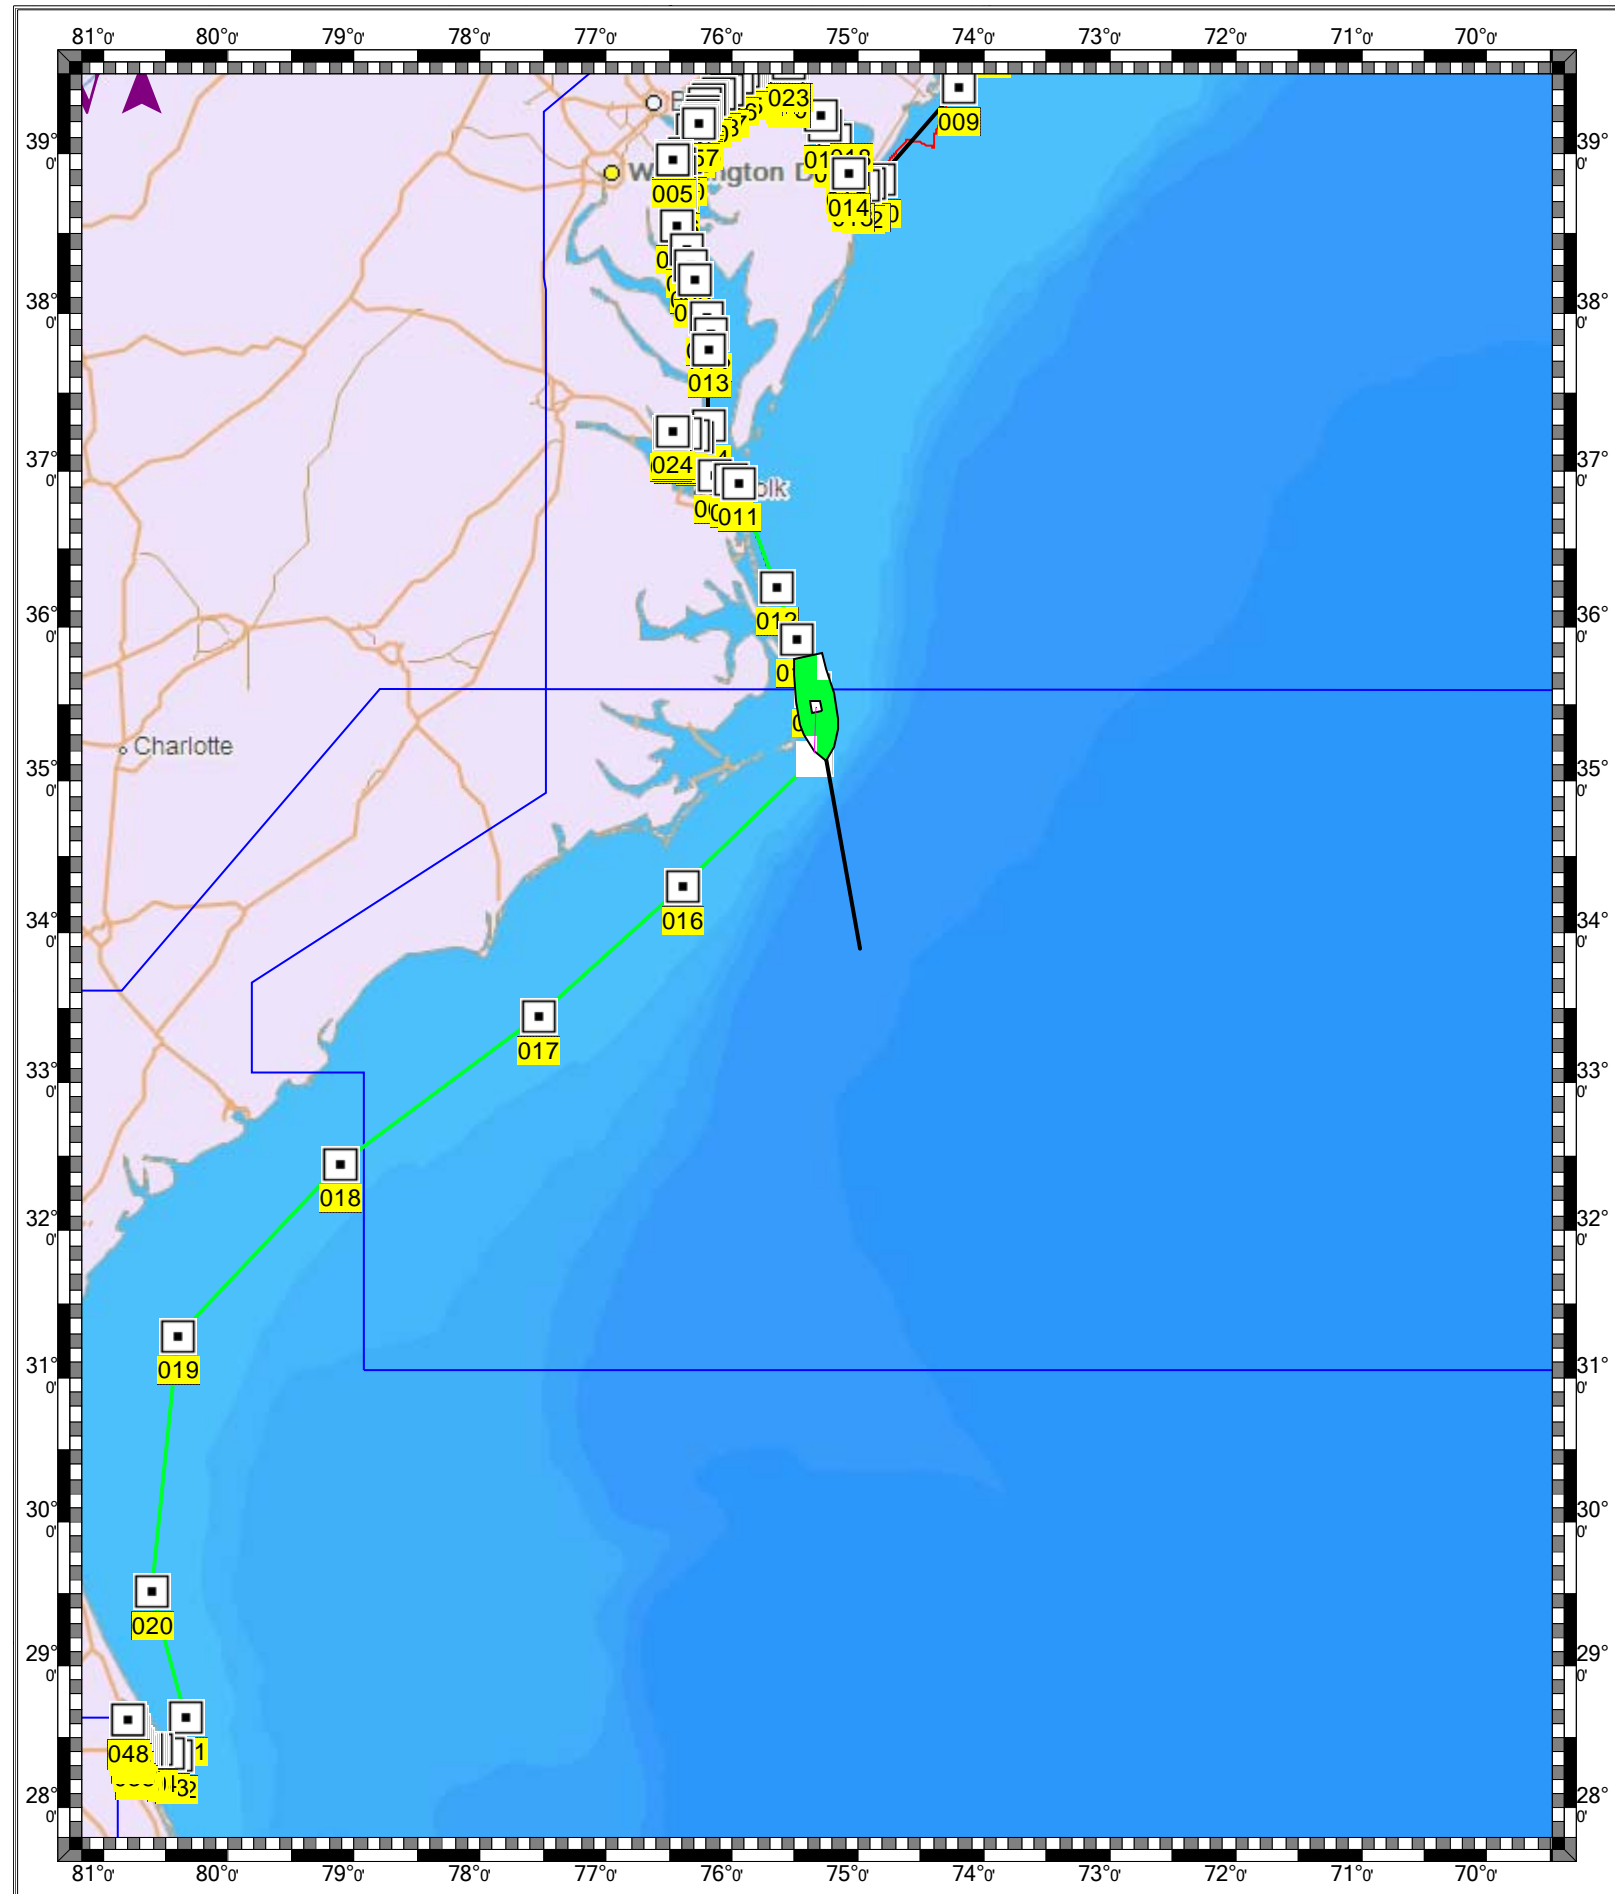

CAPE SABLE TO CAPE HATTERAS - 1 : 695,000
(MAX Pro World Charts - vector format) Chart #13003 - Depth Units: Feet

DO NOT USE FOR NAVIGATION
SOME NAVIGATION AIDS MAY NOT BE SHOWN

MAX Pro World Chart - 1 : 5,560,000
(MAX Pro World Charts - vector format) Chart #MAX Pro - Depth Units: Feet

DO NOT USE FOR NAVIGATION
SOME NAVIGATION AIDS MAY NOT BE SHOWN