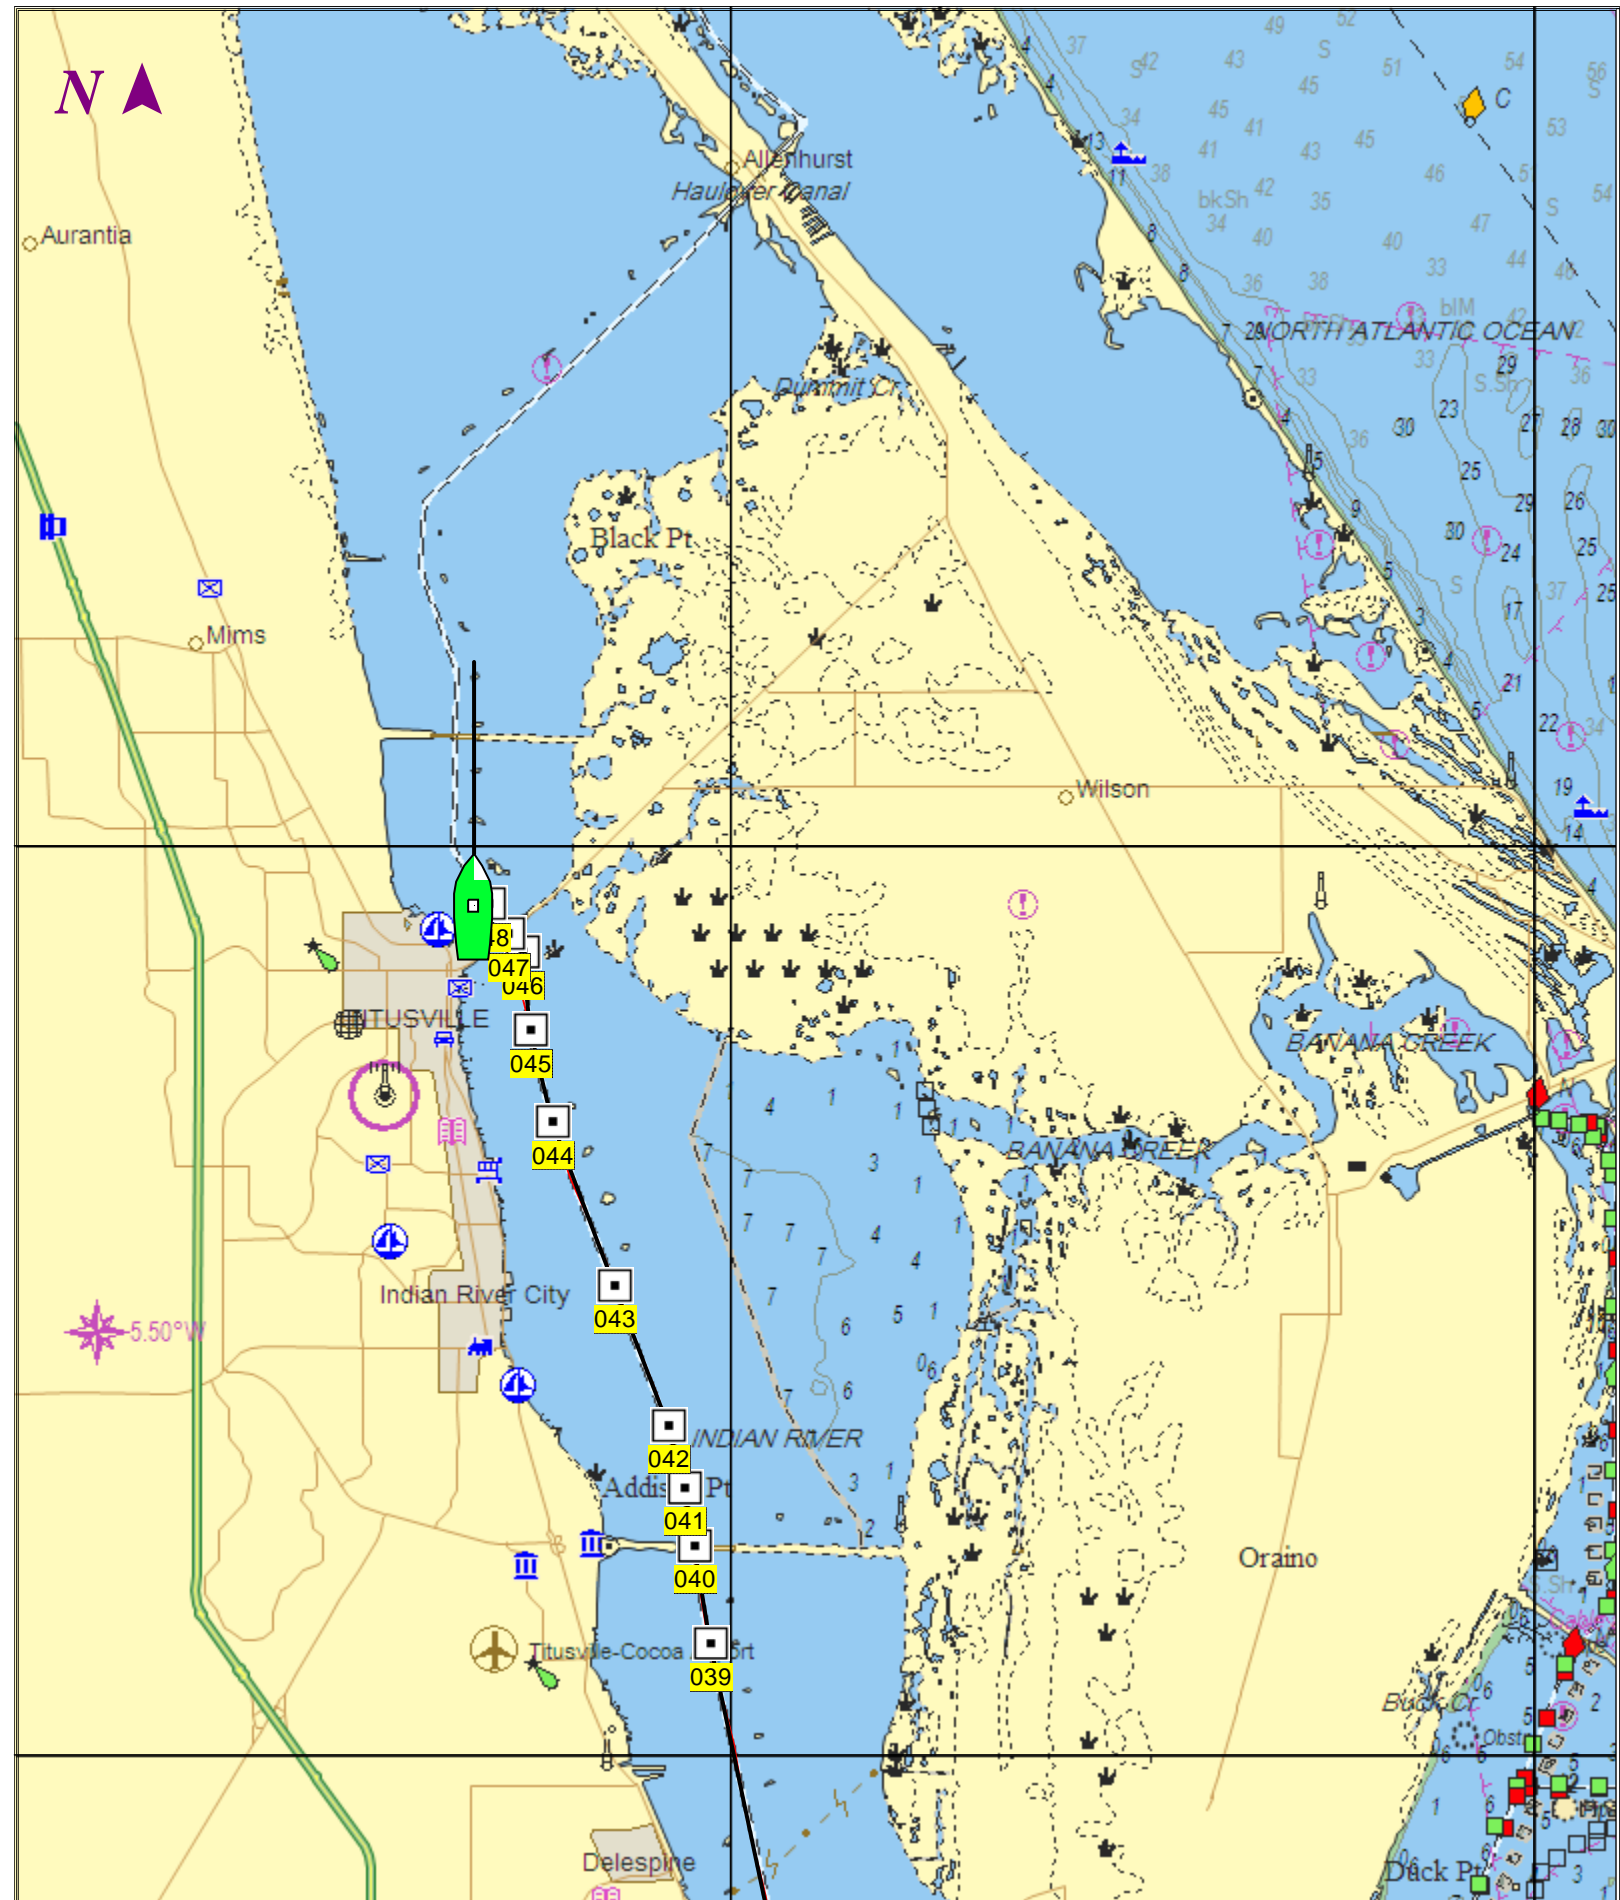

**PONCE DE LEON INLET TO CAPE CANAVERAL - 1 : 128,000**  
**(MAX Pro World Charts - vector format) Chart #11484 - Depth Units: Feet**

DO NOT USE FOR NAVIGATION  
SOME NAVIGATION AIDS MAY NOT BE SHOWN