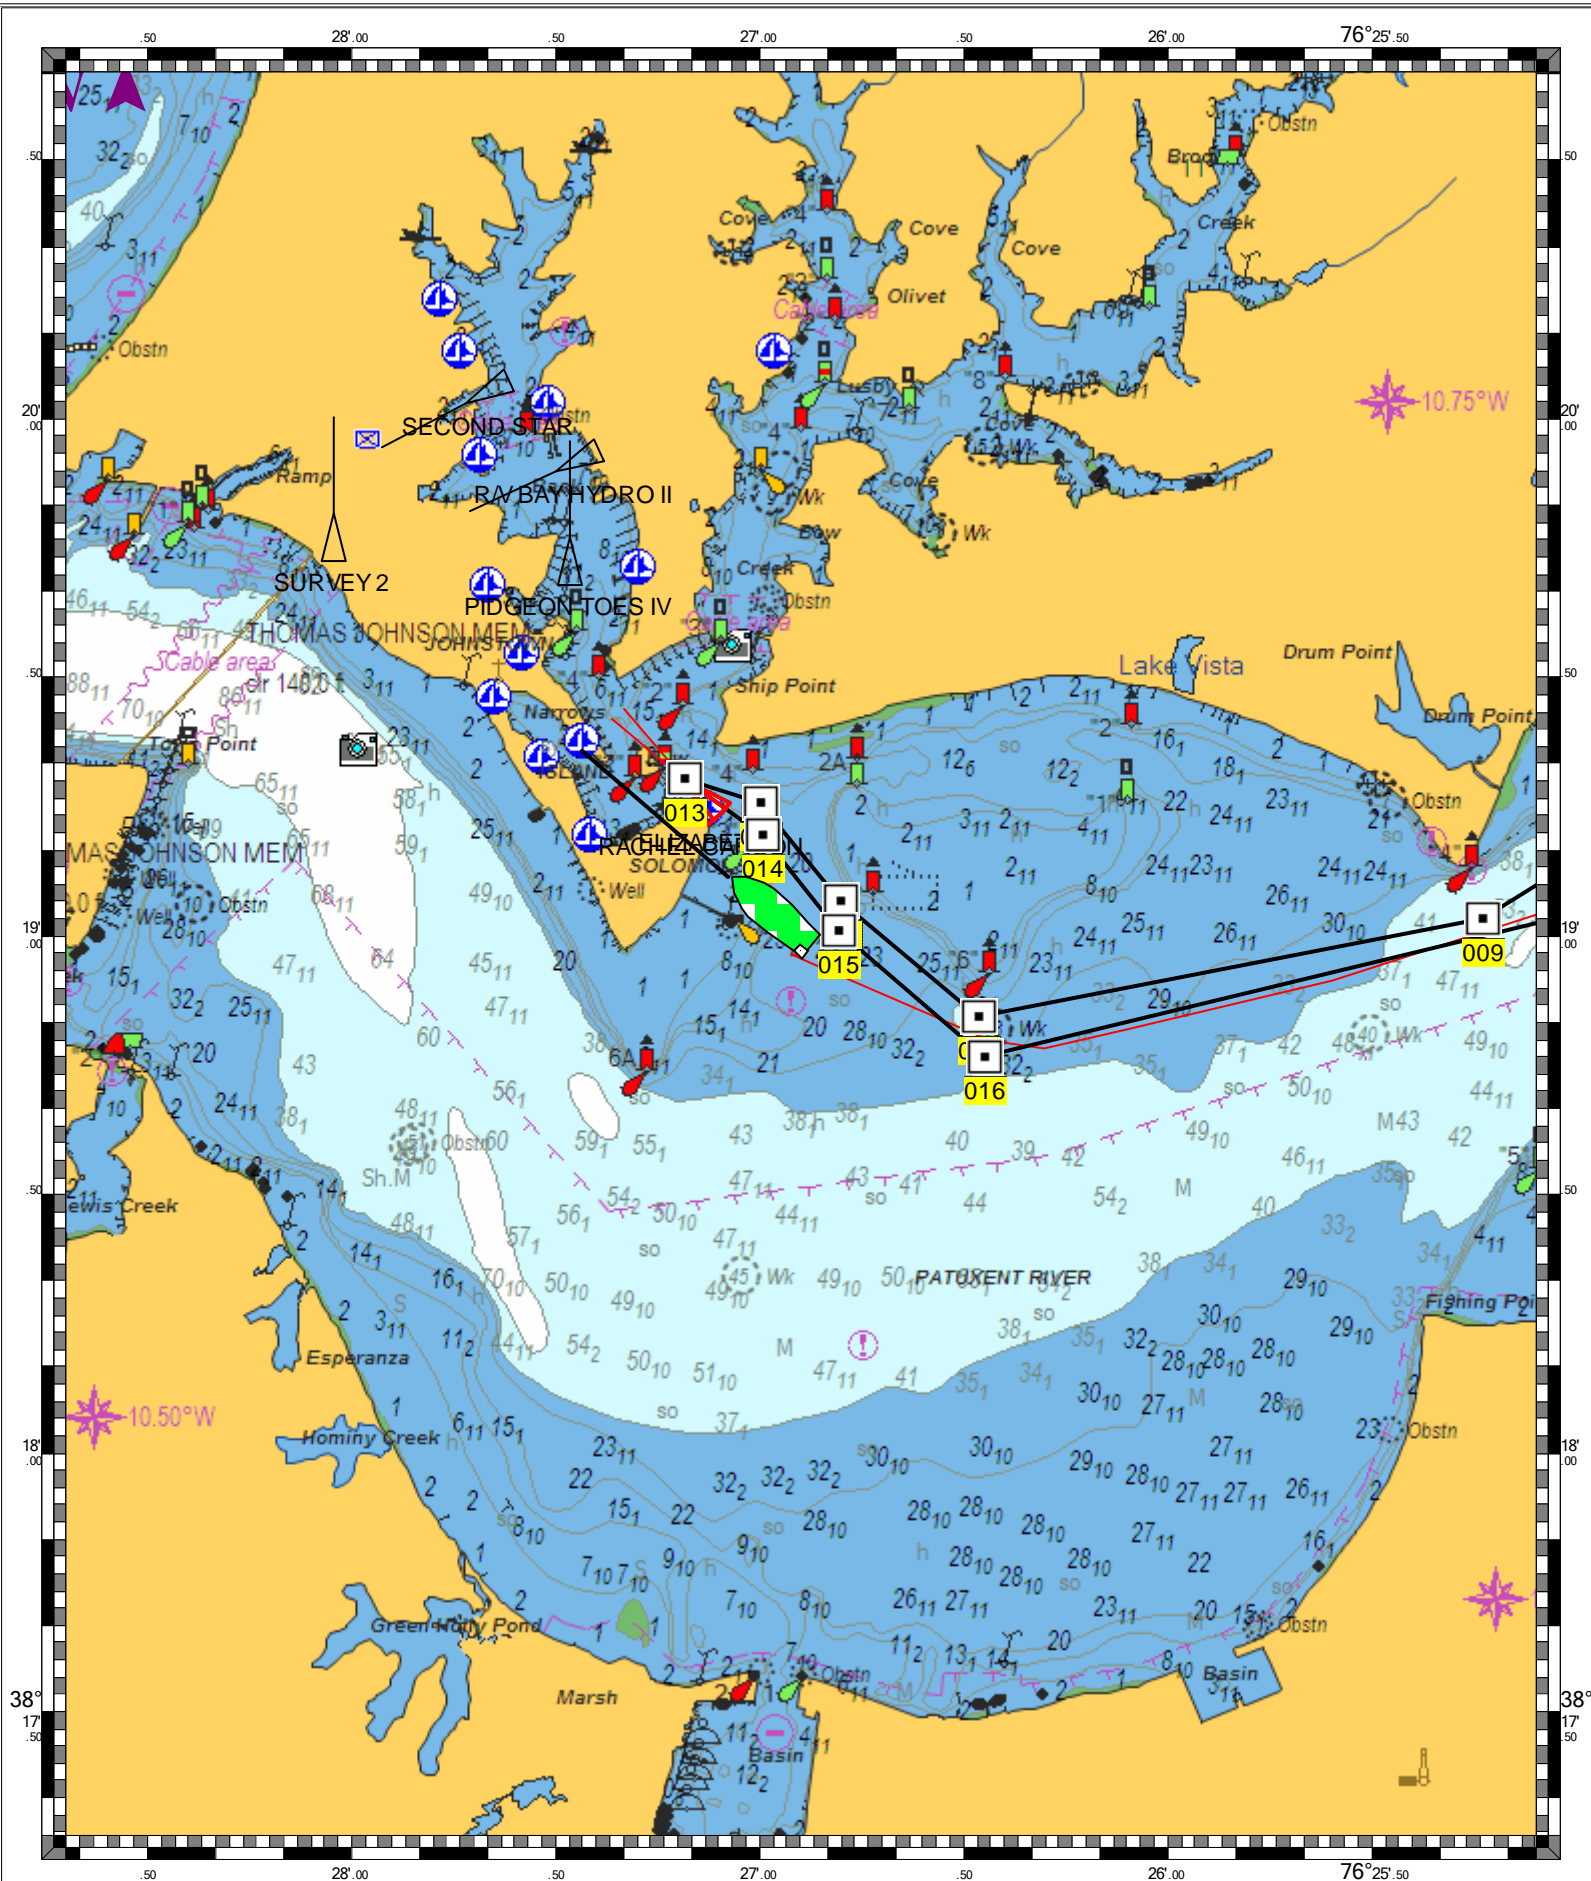

**PATUXENT RIVER, SOLOMONS ISLAND AND VICINITY - 1 : 27,000**  
**(MAX Pro World Charts - vector format) Chart #12284 - Depth Units: Feet**

DO NOT USE FOR NAVIGATION  
SOME NAVIGATION AIDS MAY NOT BE SHOWN