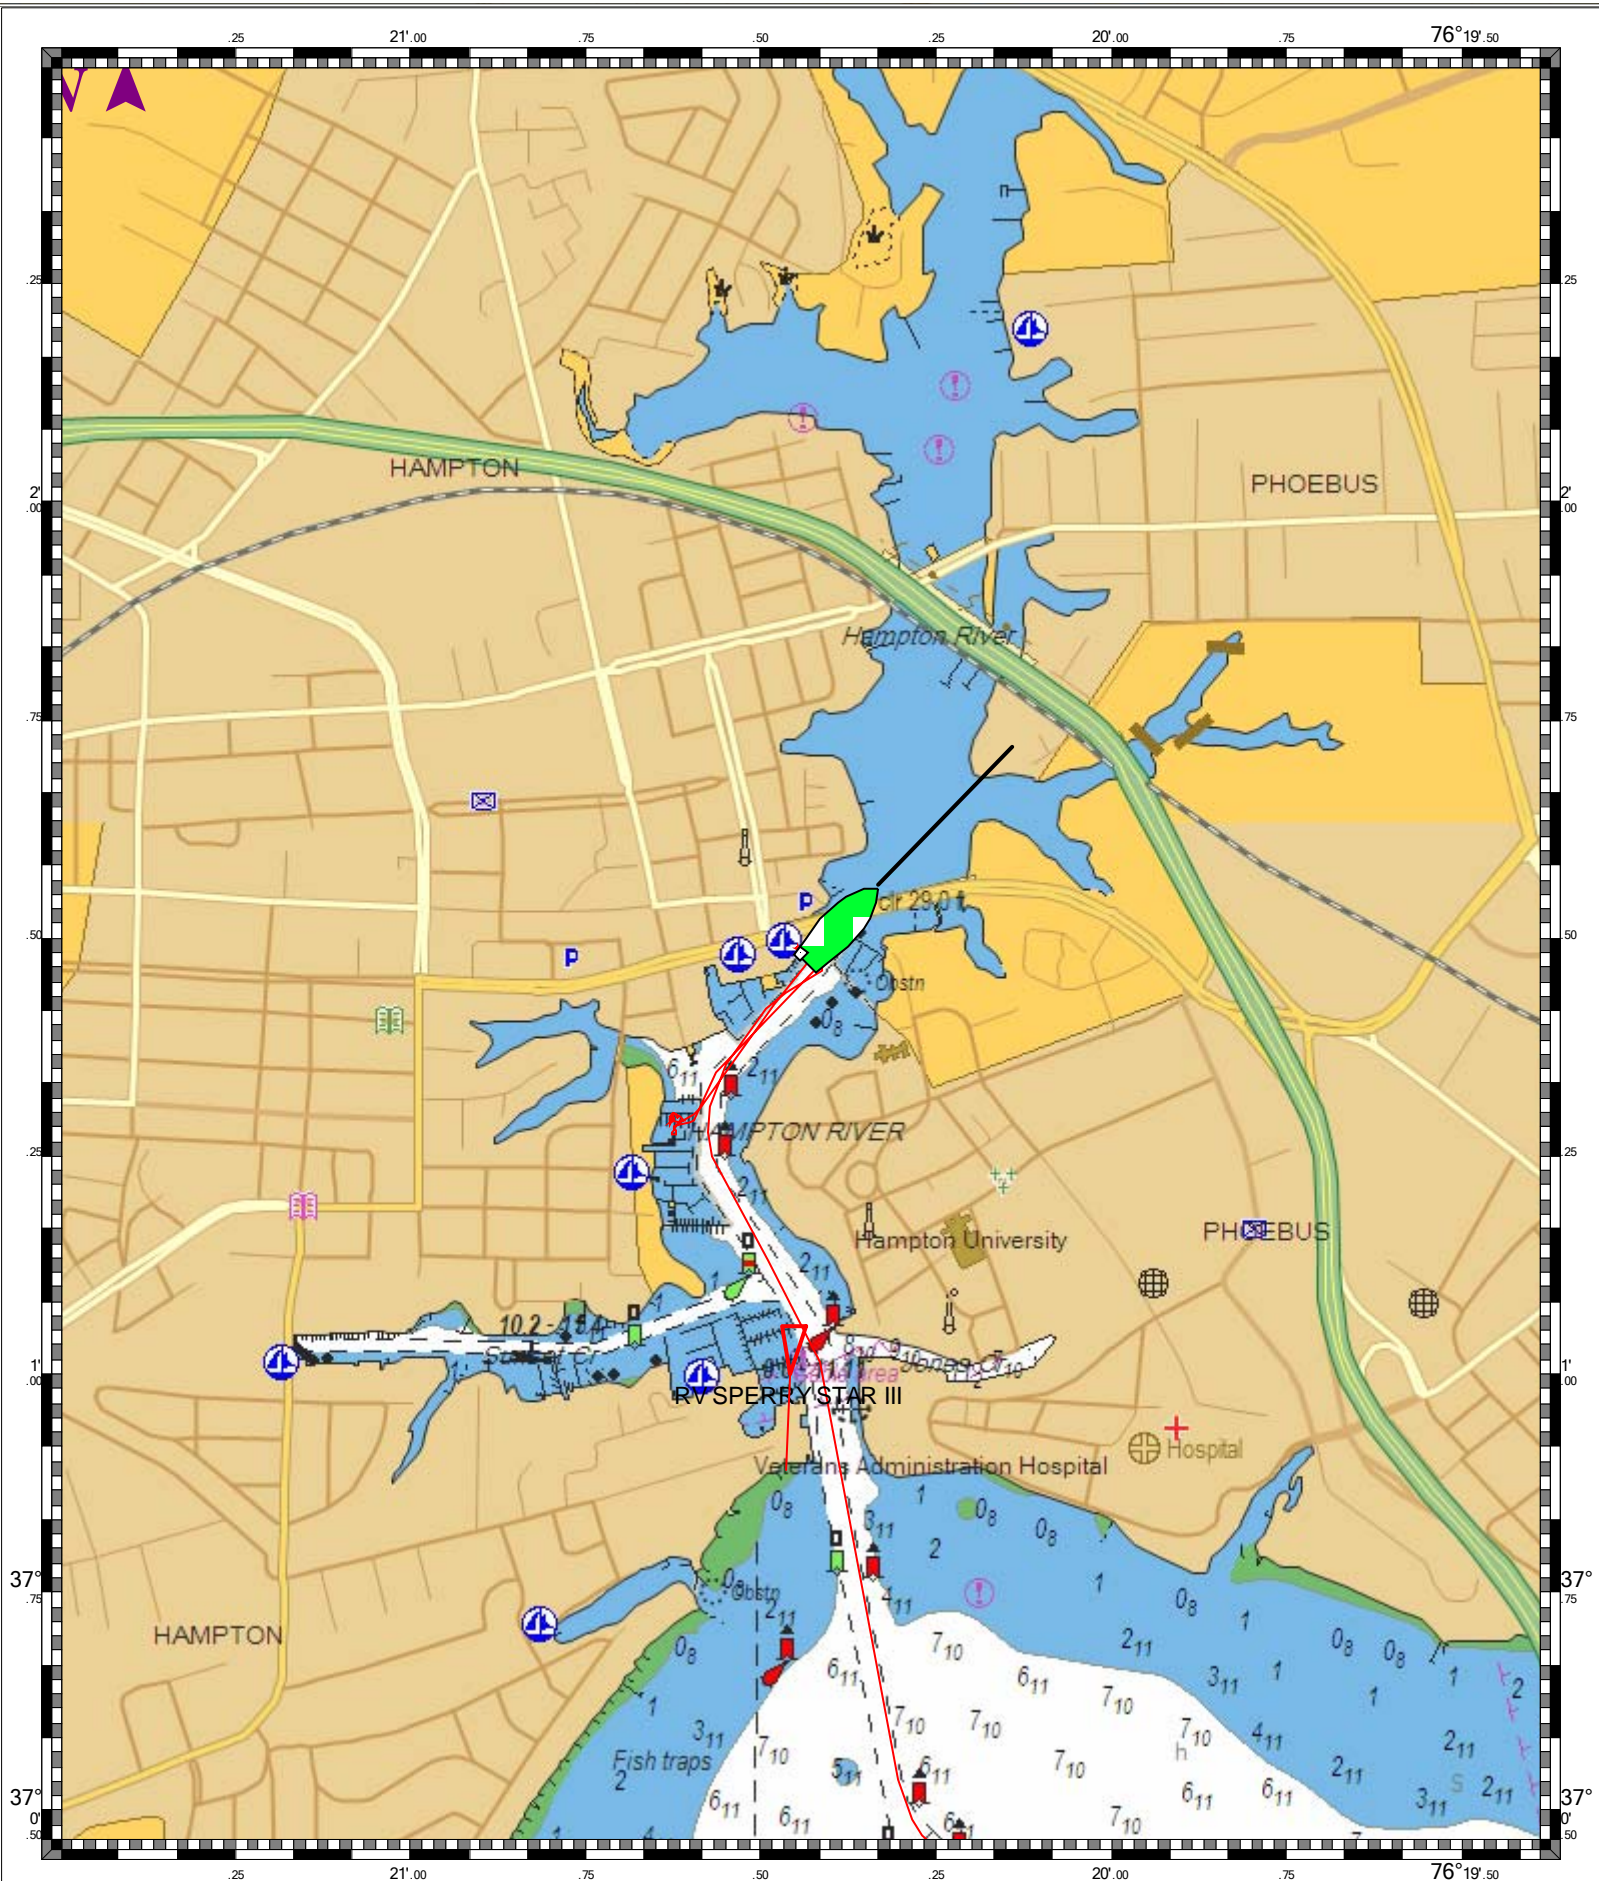

HAMPTON ROADS VIRGINIA - 1 : 16,000
(MAX Pro World Charts - vector format) Chart #12245 - Depth Units: Feet

DO NOT USE FOR NAVIGATION
SOME NAVIGATION AIDS MAY NOT BE SHOWN