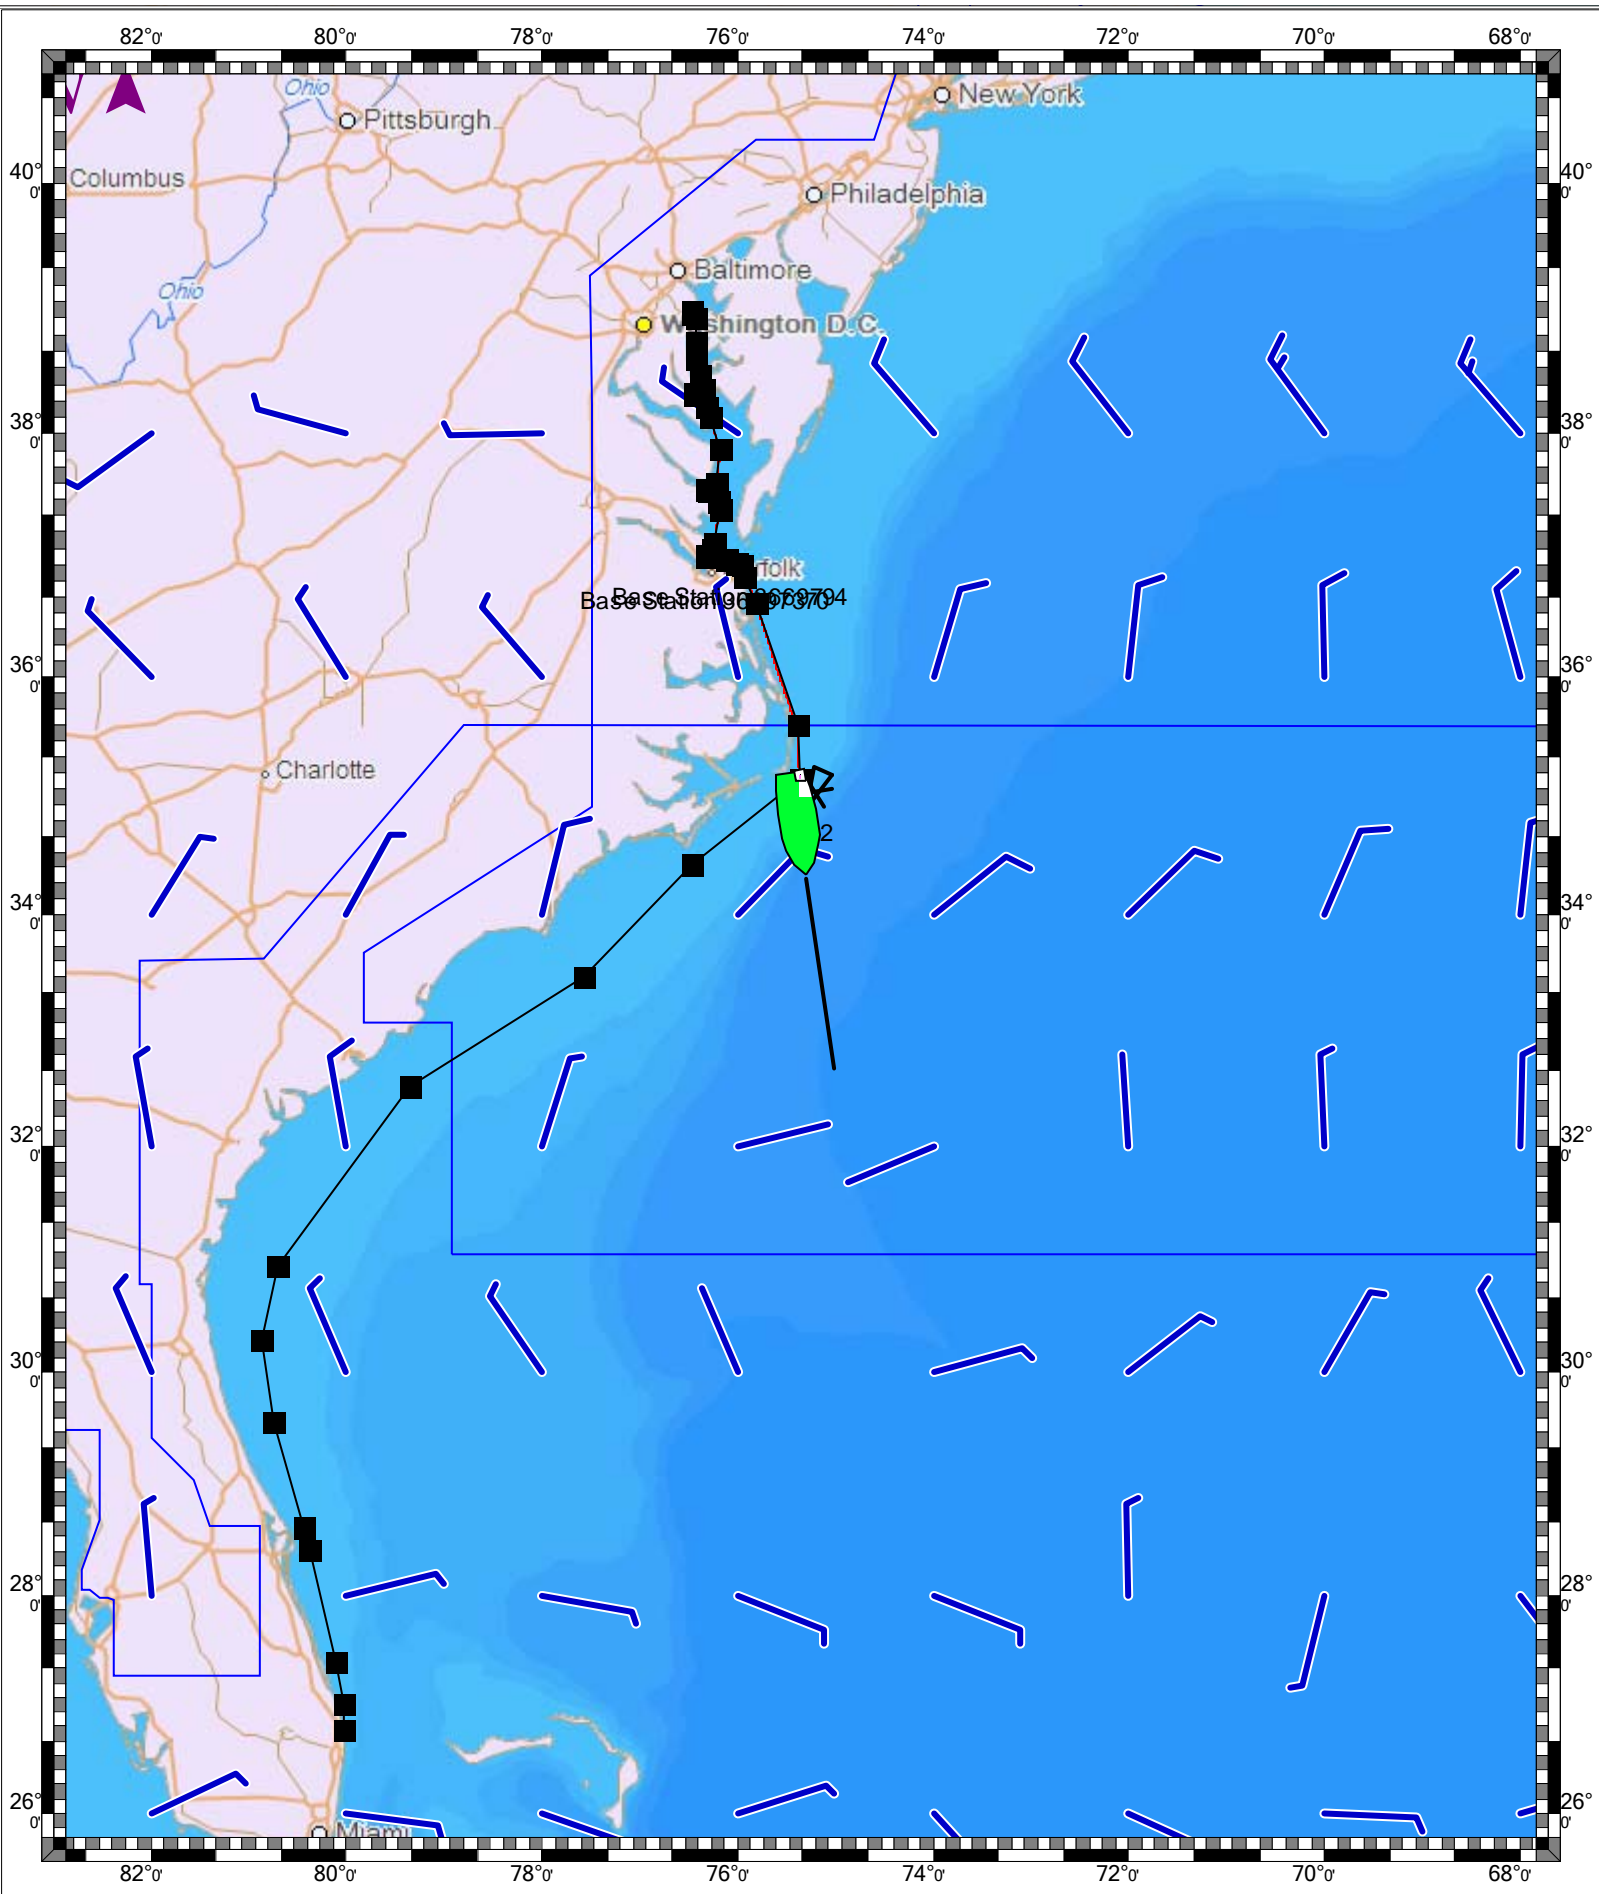

CAPE SABLE TO CAPE HATTERAS - 1 : 896,000
(MAX Pro World Charts - vector format) Chart #13003 - Depth Units: Feet

DO NOT USE FOR NAVIGATION
SOME NAVIGATION AIDS MAY NOT BE SHOWN

MAX Pro World Chart - 1 : 7,170,000

(MAX Pro World Charts - vector format) Chart #MAX Pro - Depth Units: Feet

DO NOT USE FOR NAVIGATION
SOME NAVIGATION AIDS MAY NOT BE SHOWN