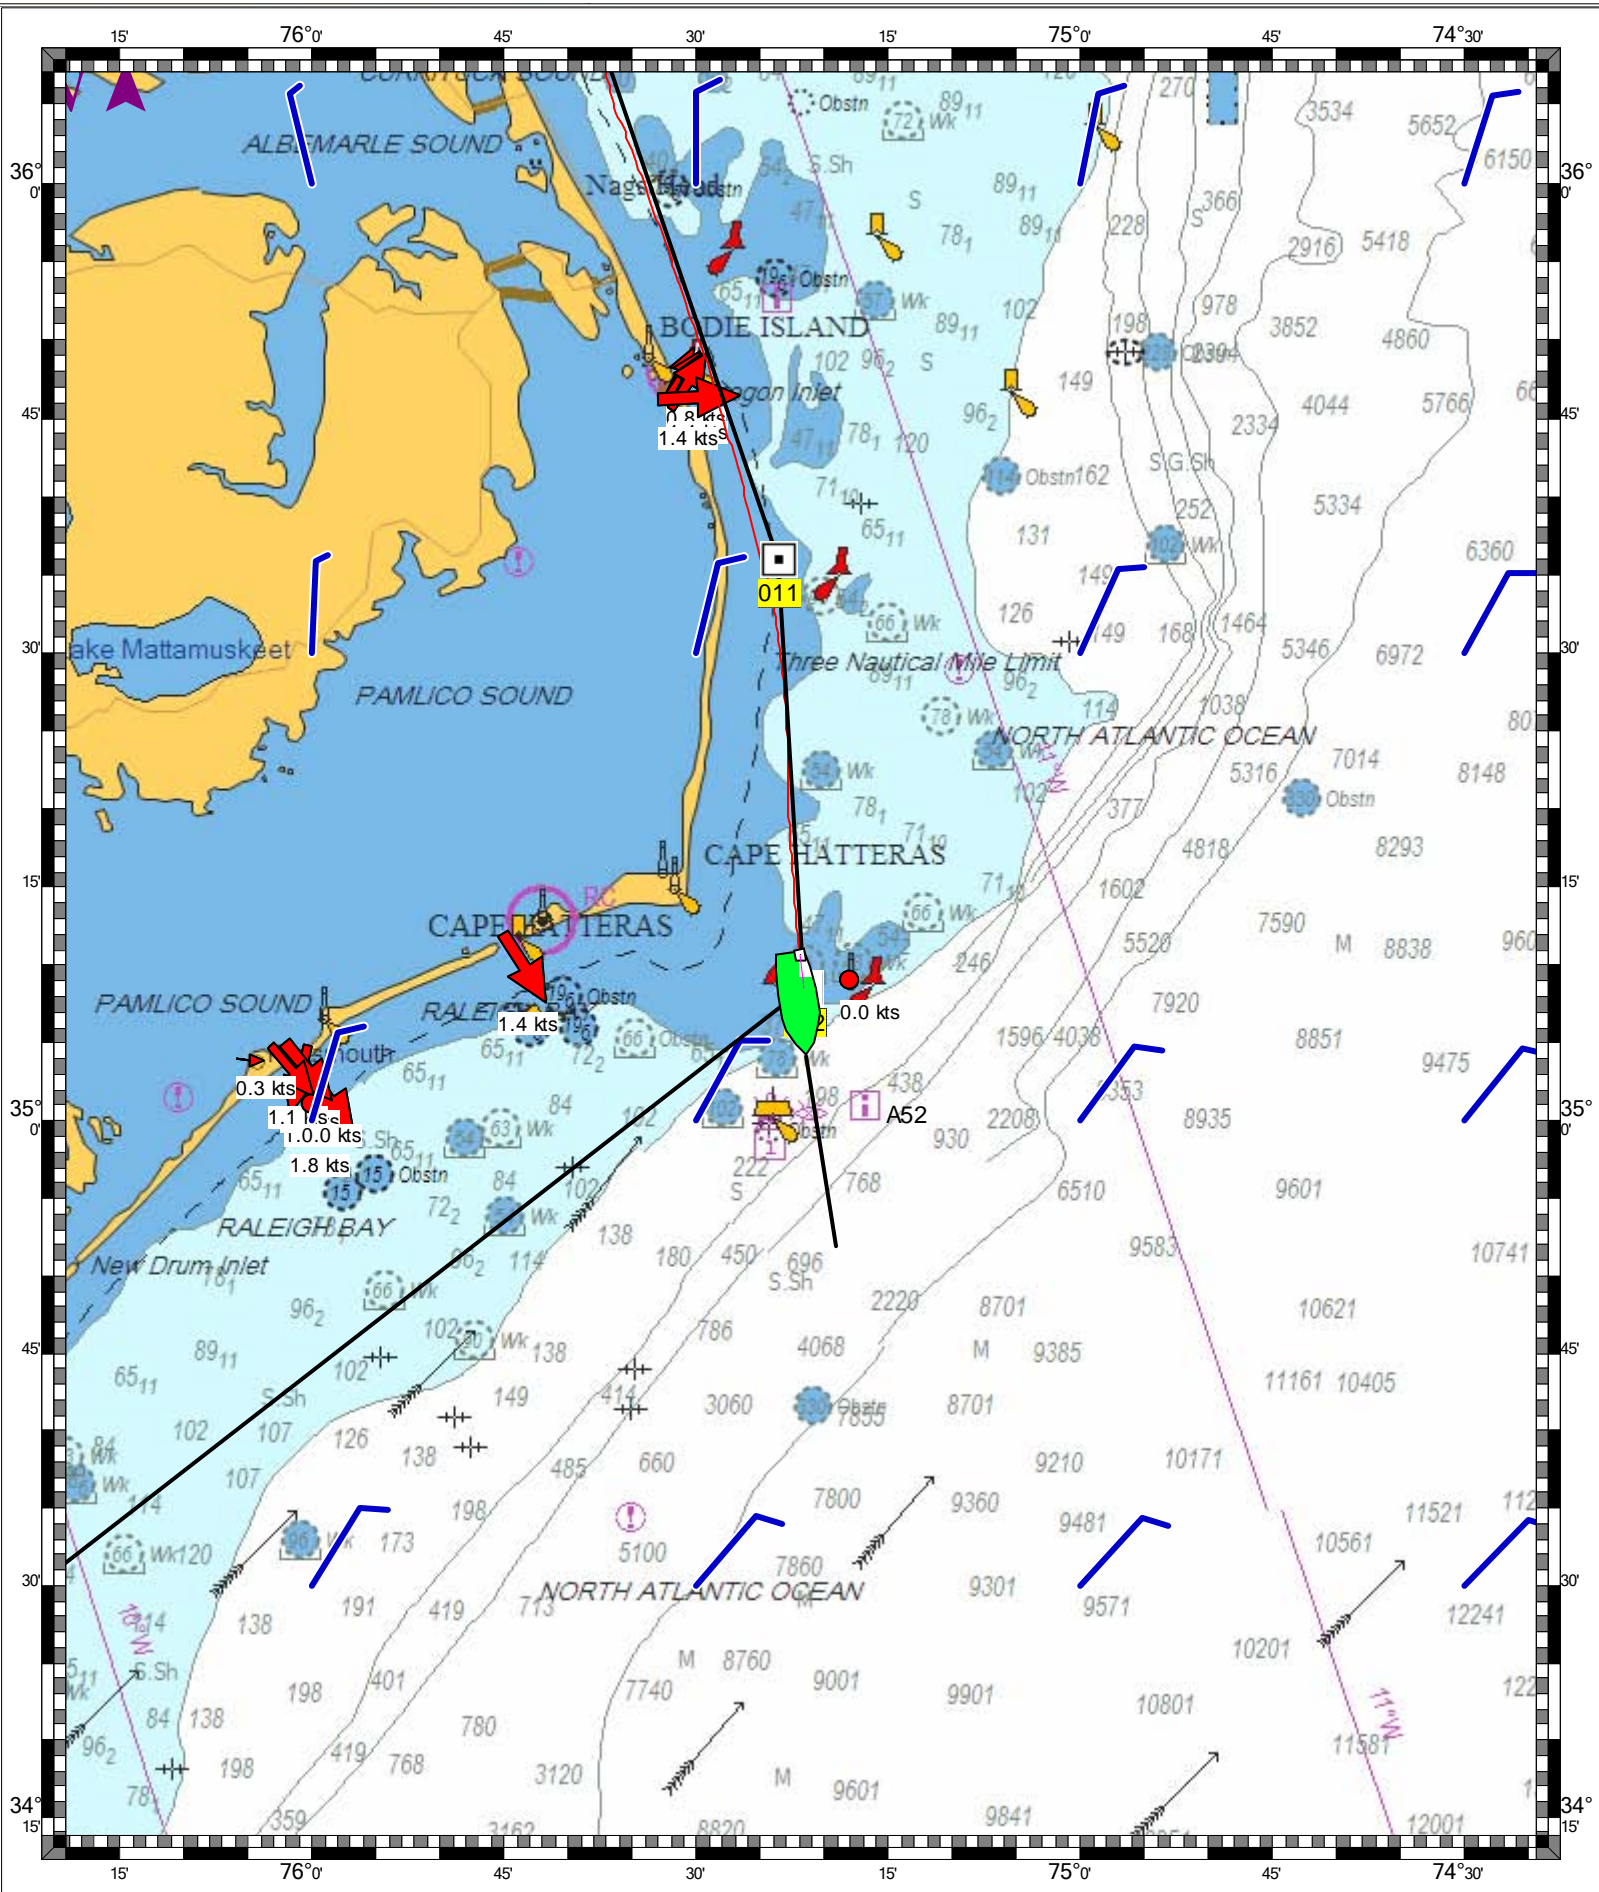

CAPE SABLE TO CAPE HATTERAS - 1 : 896,000
(MAX Pro World Charts - vector format) Chart #13003 - Depth Units: Feet

DO NOT USE FOR NAVIGATION
SOME NAVIGATION AIDS MAY NOT BE SHOWN

MAX Pro World Chart - 1 : 7,170,000

(MAX Pro World Charts - vector format) Chart #MAX Pro - Depth Units: Feet

DO NOT USE FOR NAVIGATION
SOME NAVIGATION AIDS MAY NOT BE SHOWN