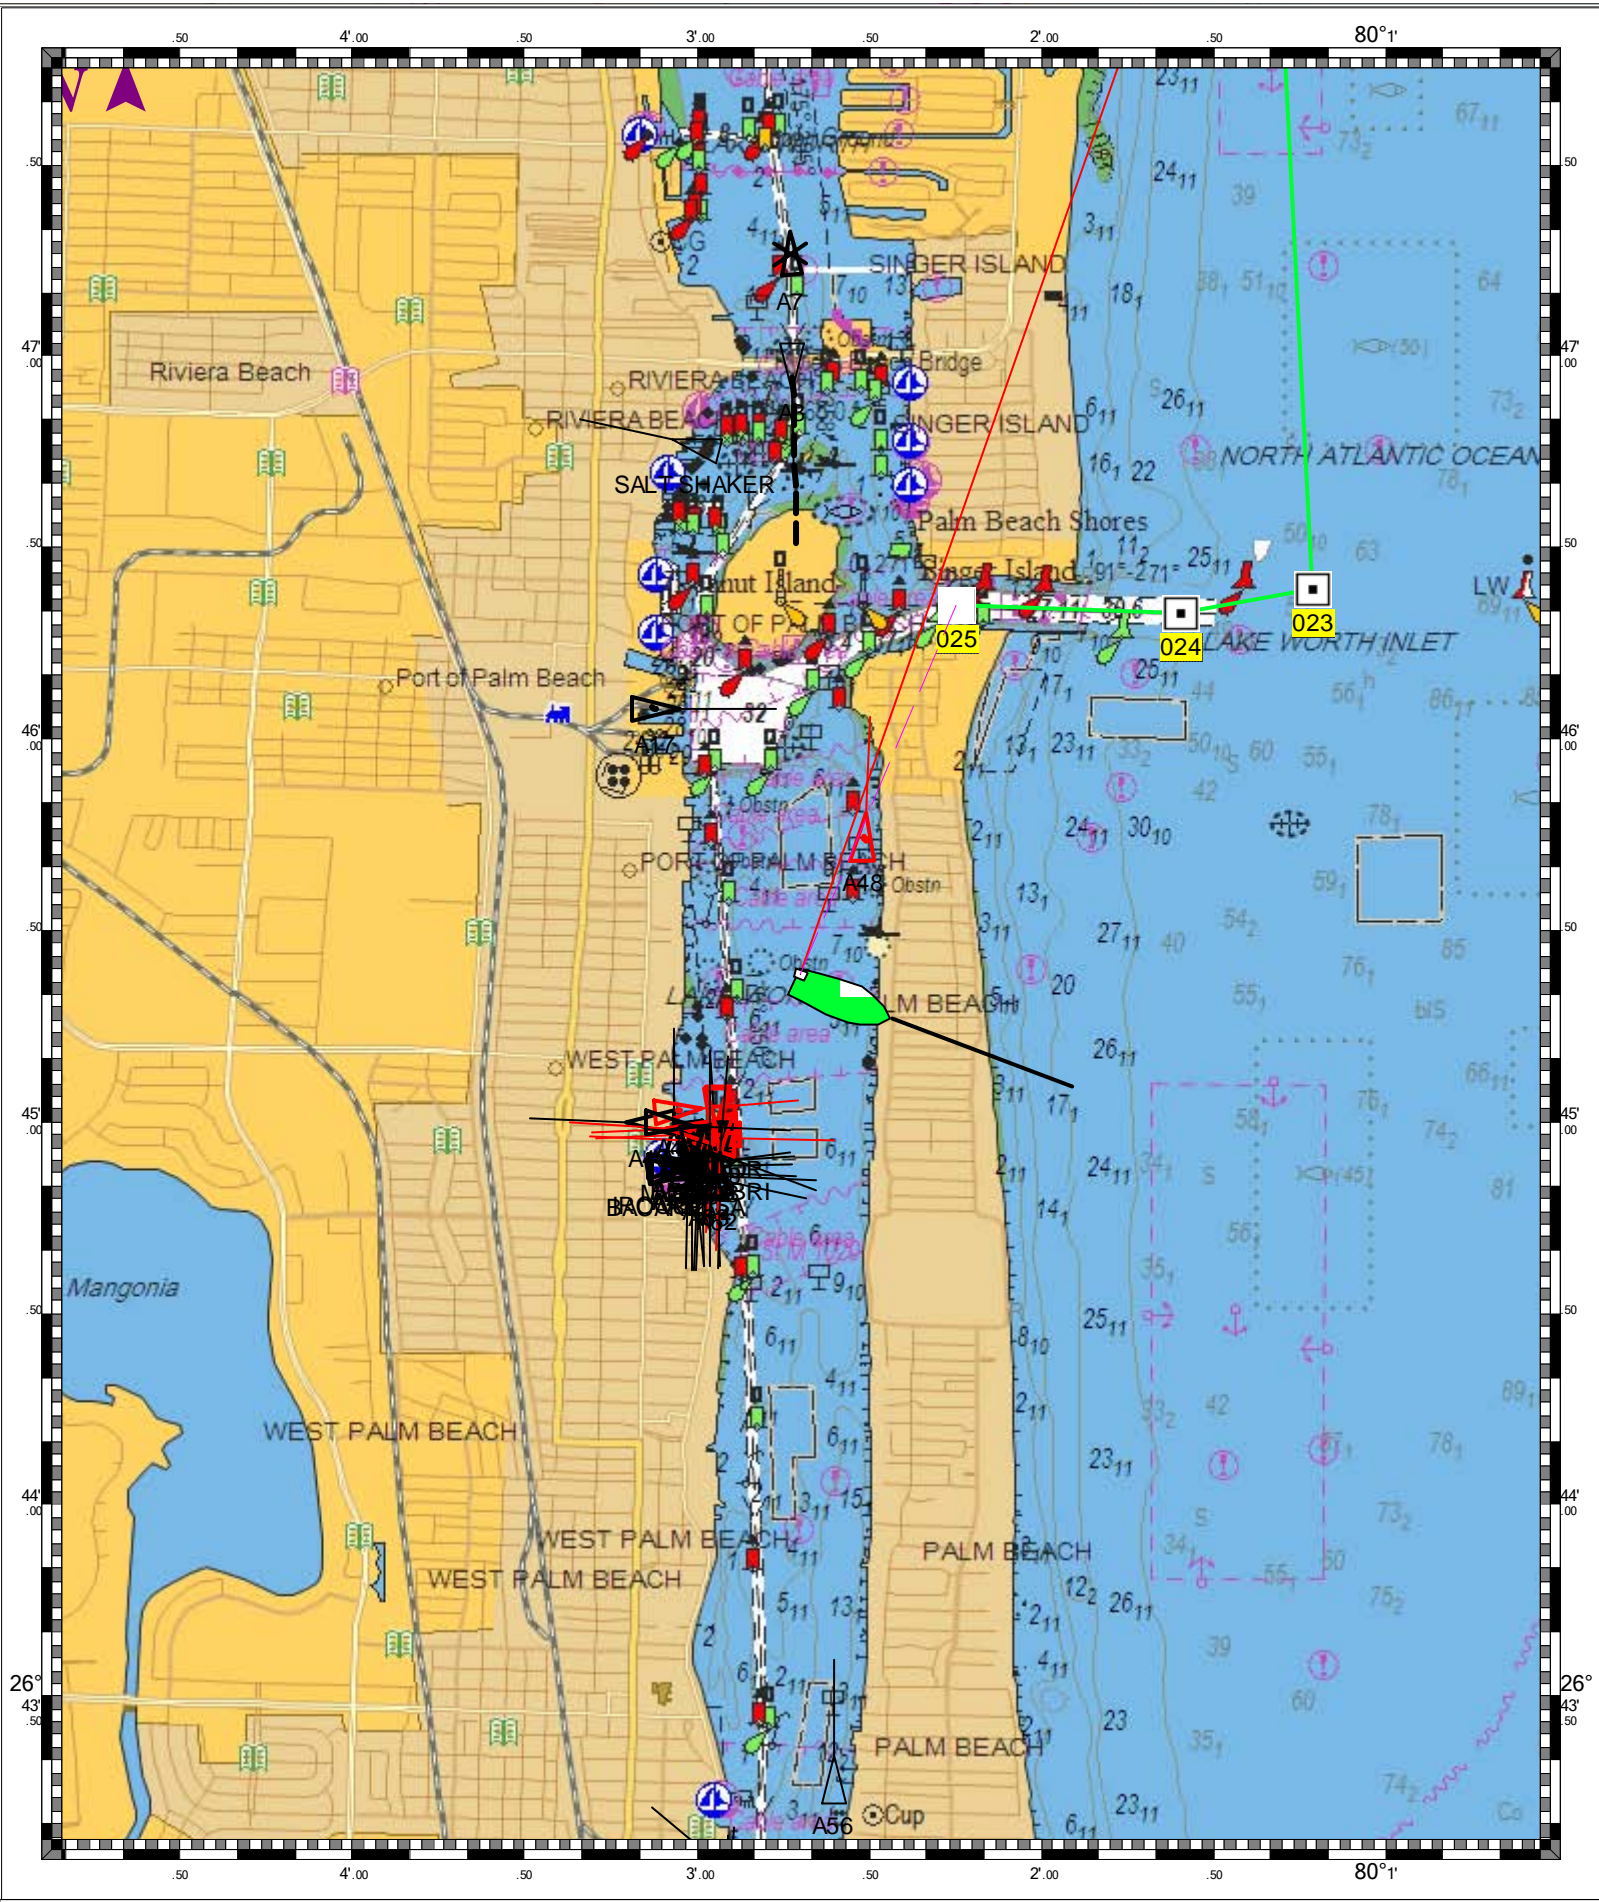

LAKE WORTH INLET INSET 2 - 1 : 8,550
(MAX Pro World Charts - vector format) Chart #11472K - Depth Units: Feet

DO NOT USE FOR NAVIGATION
SOME NAVIGATION AIDS MAY NOT BE SHOWN

LAKE WORTH INLET INSET 2 - 1 : 36,400
(MAX Pro World Charts - vector format) Chart #11472K - Depth Units: Feet

DO NOT USE FOR NAVIGATION
SOME NAVIGATION AIDS MAY NOT BE SHOWN