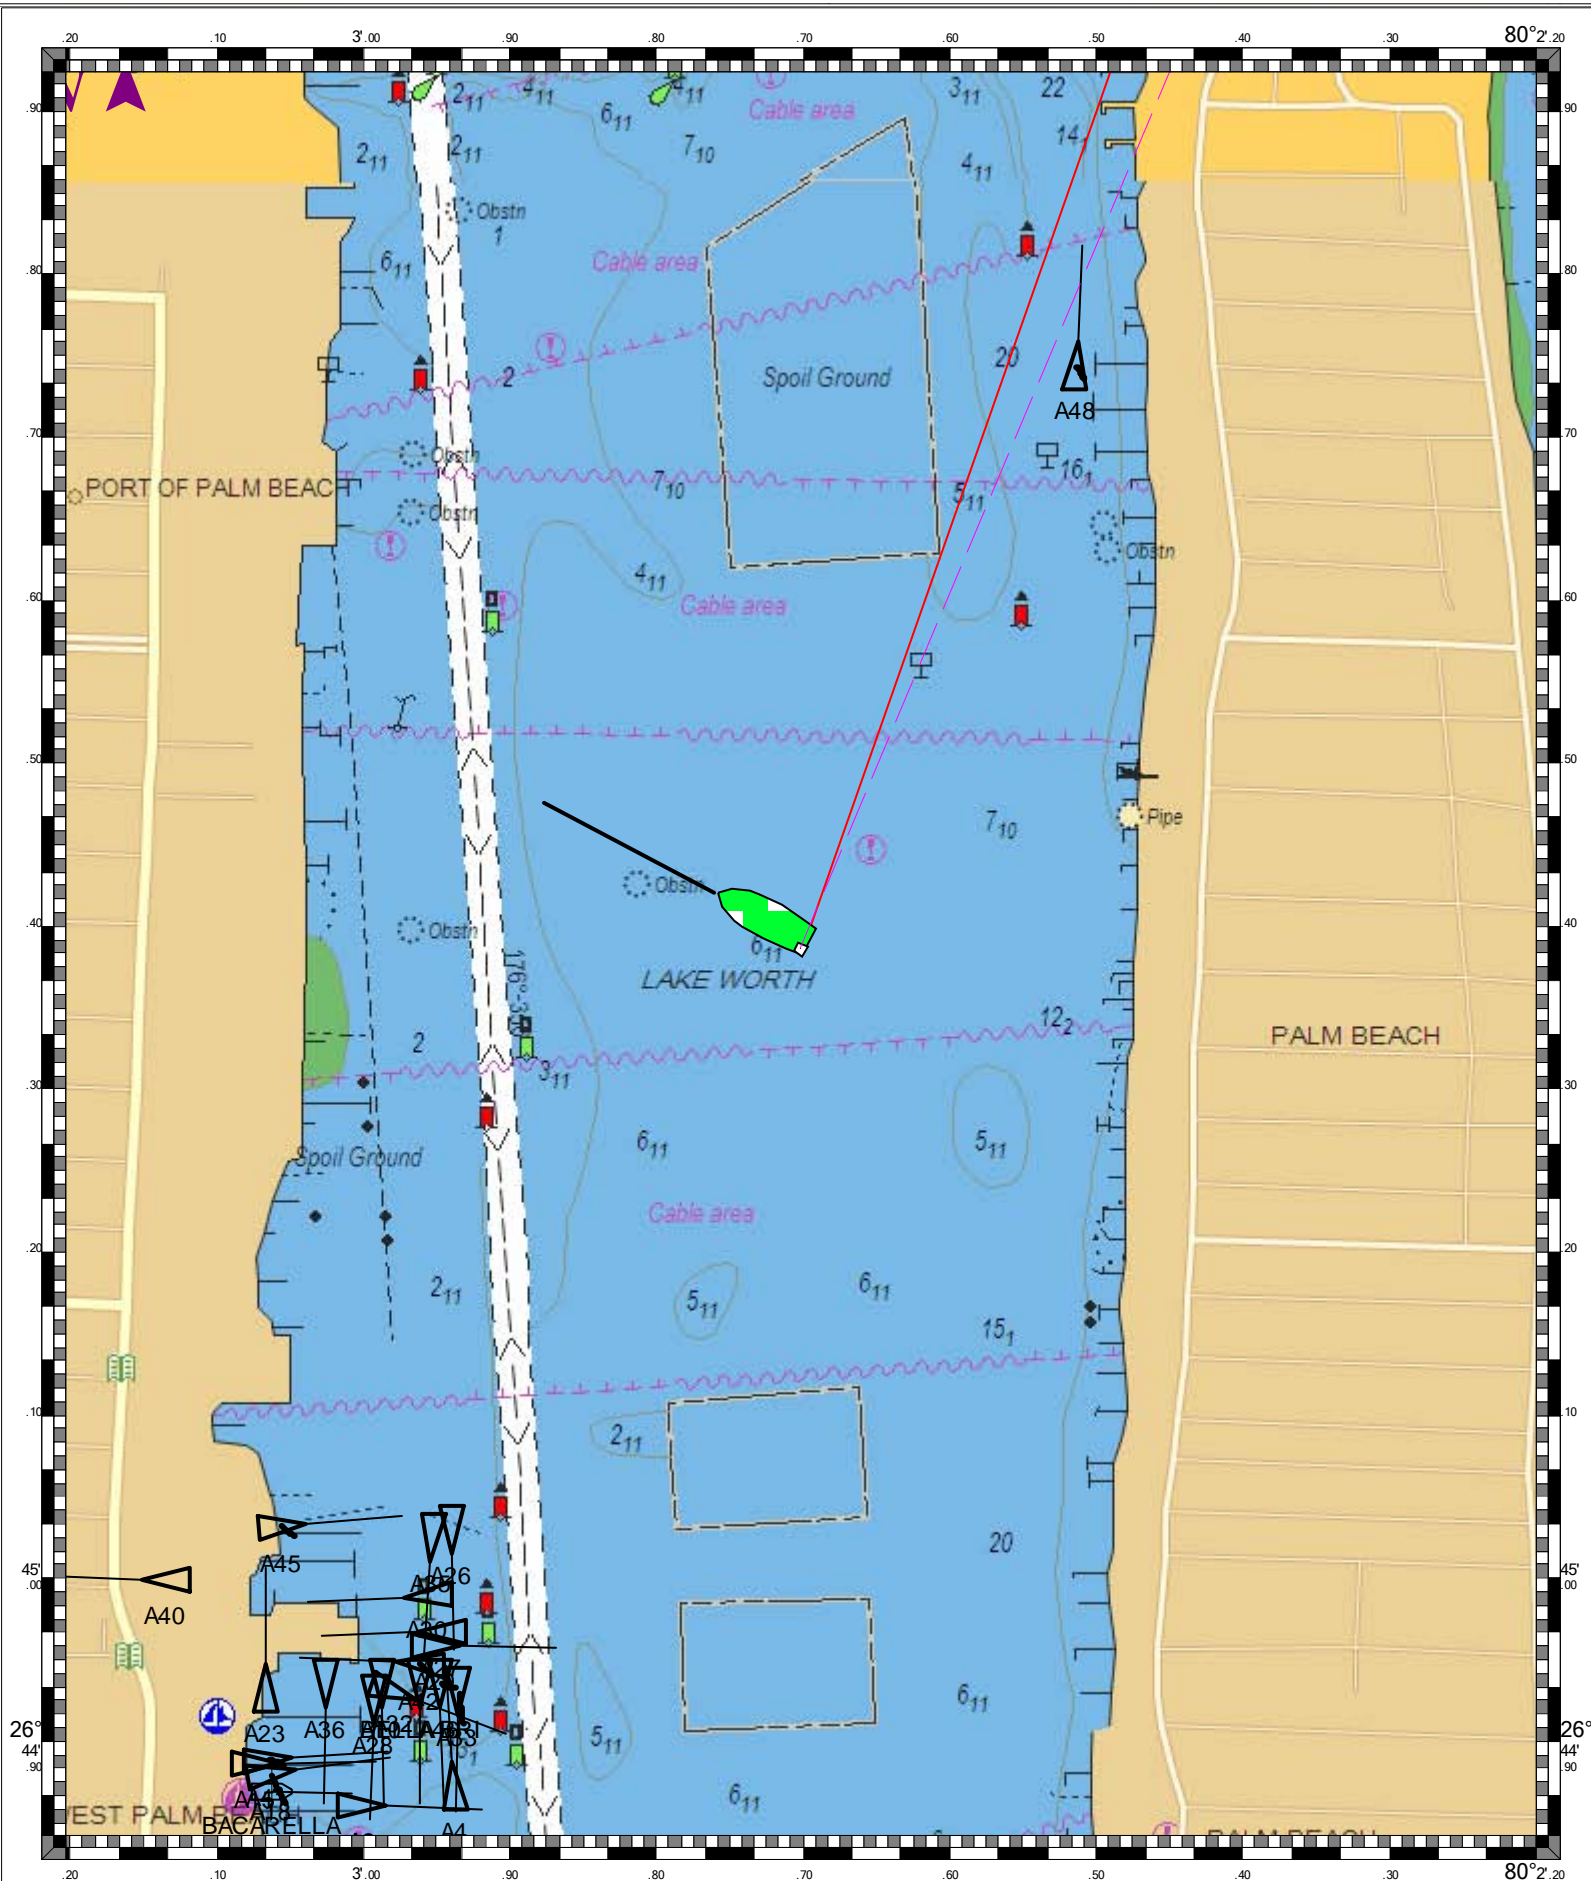

LAKE WORTH INLET INSET 2 - 1 : 8,550
(MAX Pro World Charts - vector format) Chart #11472K - Depth Units: Feet

DO NOT USE FOR NAVIGATION
SOME NAVIGATION AIDS MAY NOT BE SHOWN

LAKE WORTH INLET INSET 2 - 1 : 36,400
(MAX Pro World Charts - vector format) Chart #11472K - Depth Units: Feet

DO NOT USE FOR NAVIGATION
SOME NAVIGATION AIDS MAY NOT BE SHOWN