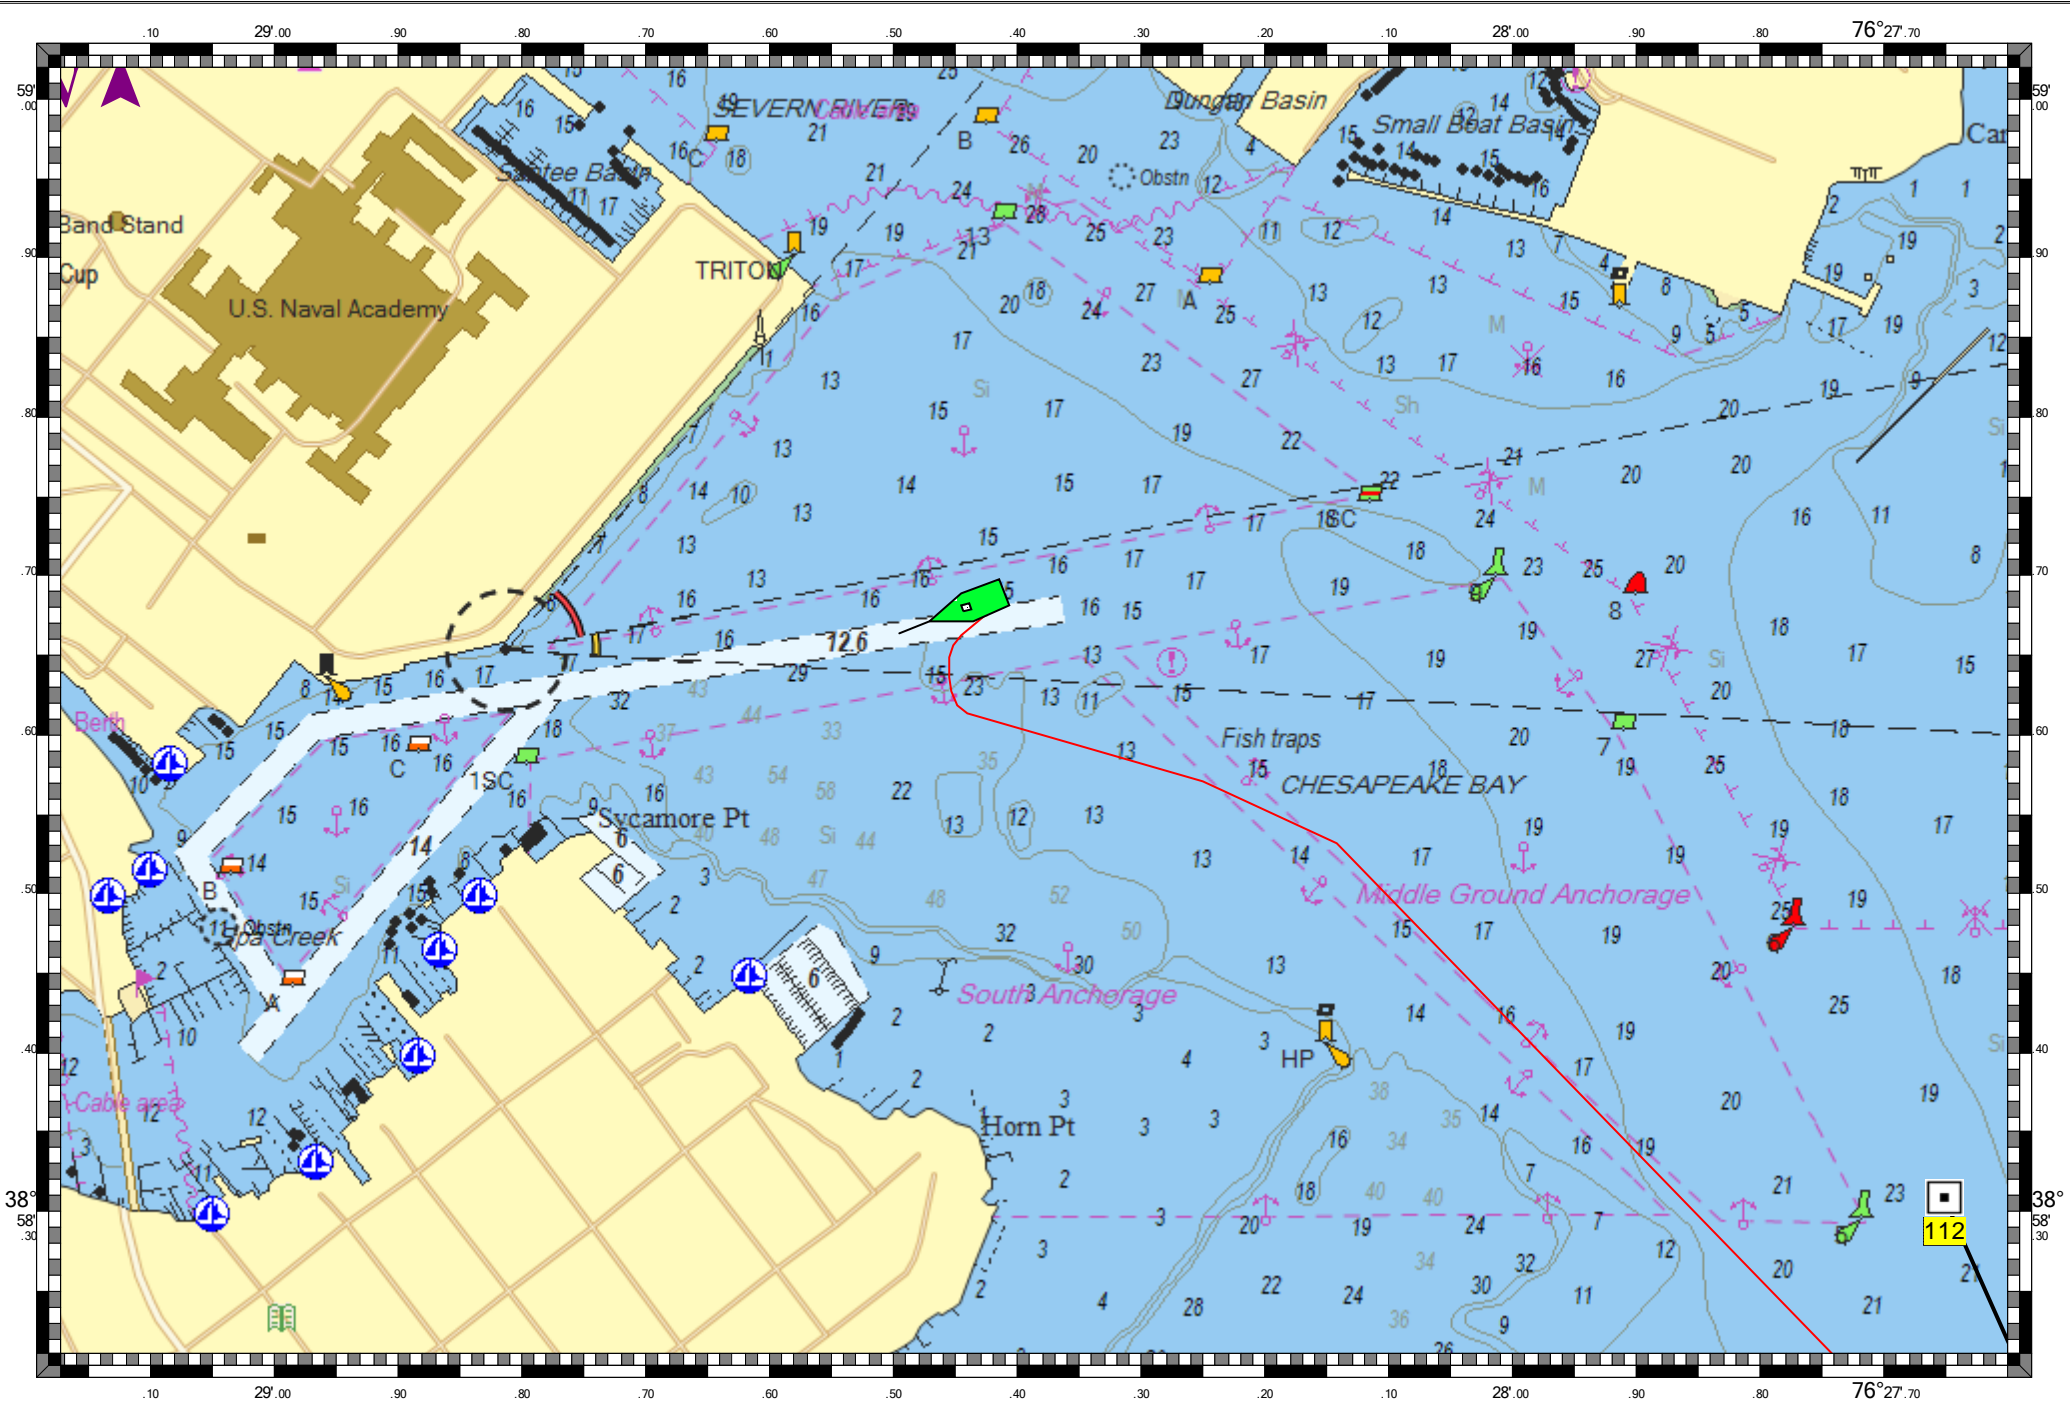

CAPE SABLE TO CAPE HATTERAS - 1 : 1,270,000
(MAX Pro World Charts - vector format) Chart #13003 - Depth Units: Feet

DO NOT USE FOR NAVIGATION
SOME NAVIGATION AIDS MAY NOT BE SHOWN

ANNAPOLIS HARBOR - 1 : 8,800
(MAX Pro World Charts - vector format) Chart #12283 - Depth Units: Feet

DO NOT USE FOR NAVIGATION
SOME NAVIGATION AIDS MAY NOT BE SHOWN