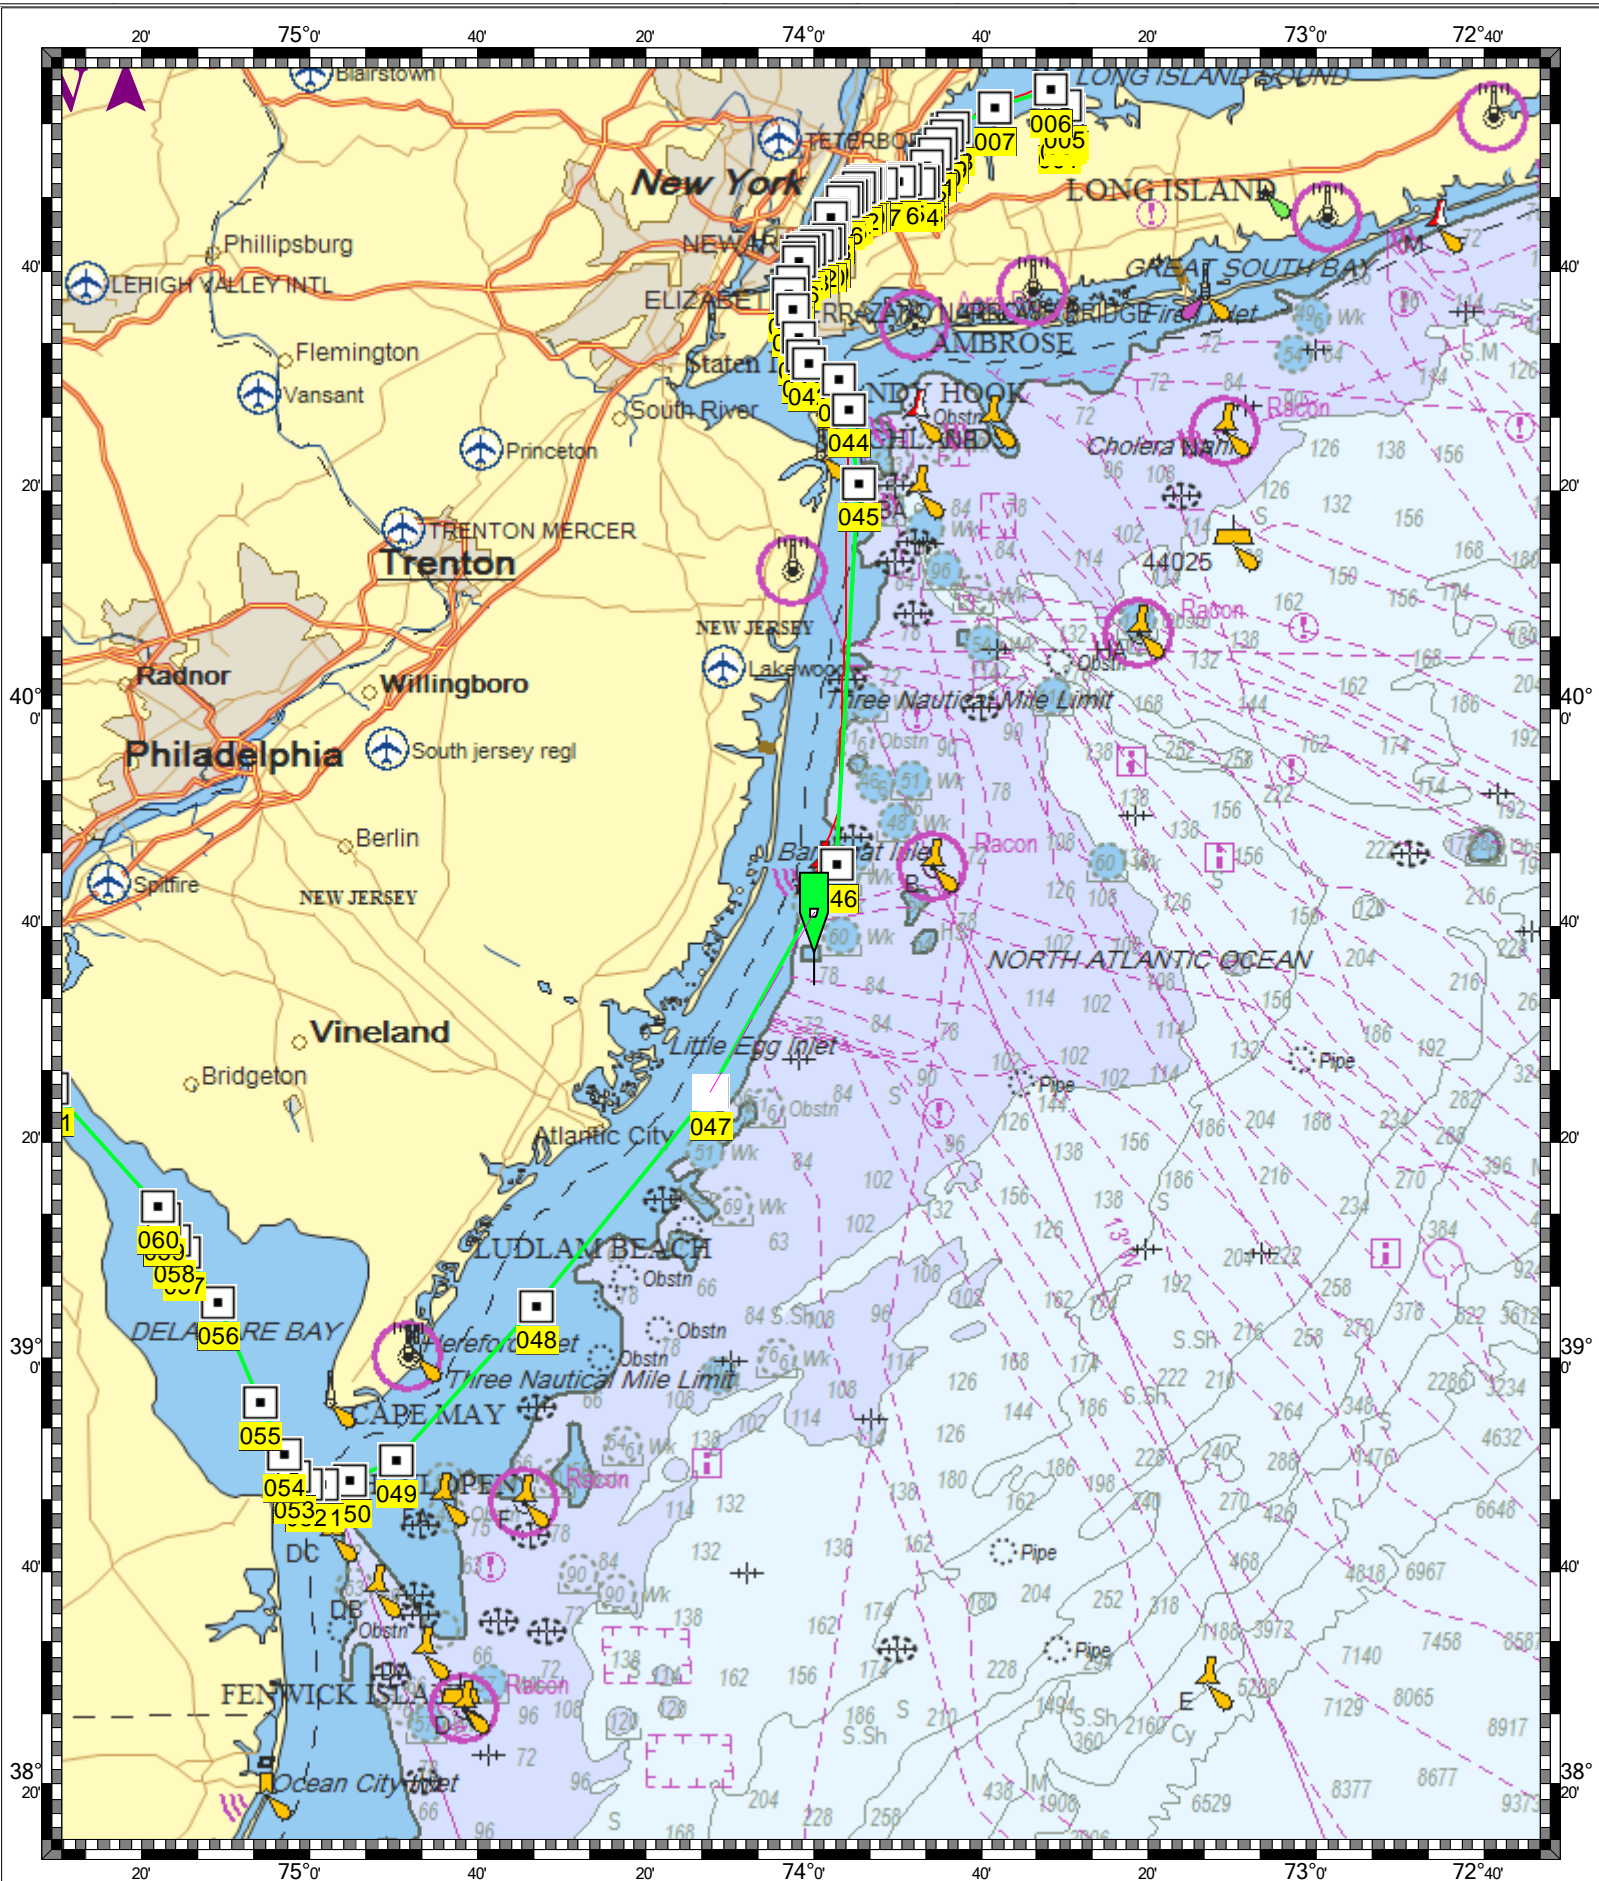

CAPE SABLE TO CAPE HATTERAS - 1 : 1,290,000
(MAX Pro World Charts - vector format) Chart #13003 - Depth Units: Feet

DO NOT USE FOR NAVIGATION
SOME NAVIGATION AIDS MAY NOT BE SHOWN