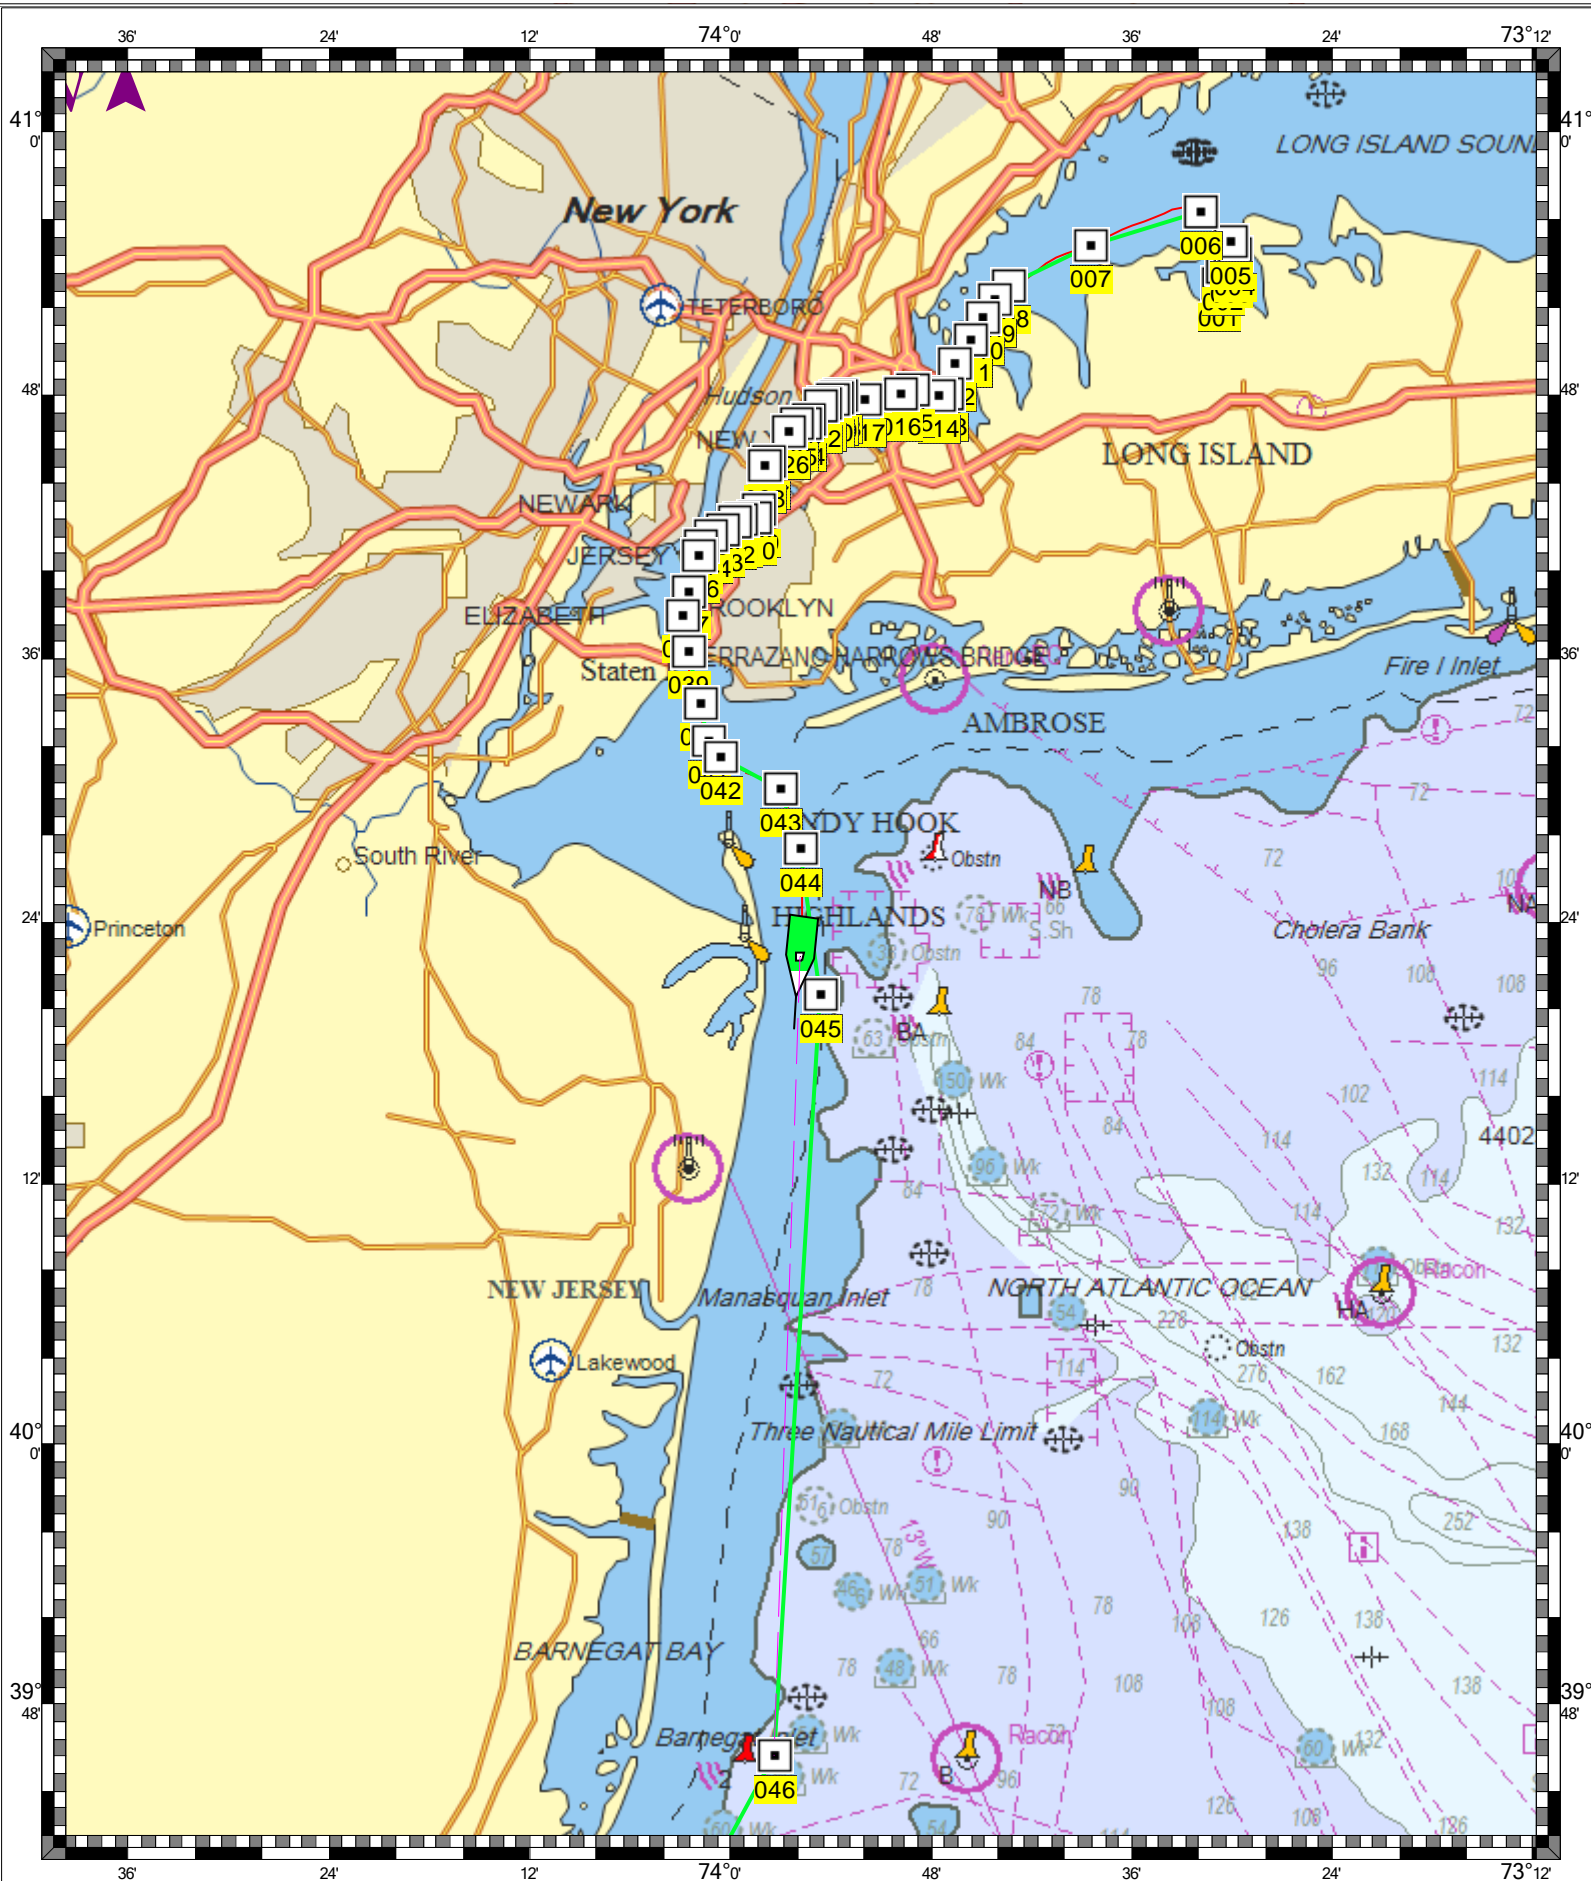

CAPE SABLE TO CAPE HATTERAS - 1 : 640,000
(MAX Pro World Charts - vector format) Chart #13003 - Depth Units: Feet

DO NOT USE FOR NAVIGATION
SOME NAVIGATION AIDS MAY NOT BE SHOWN