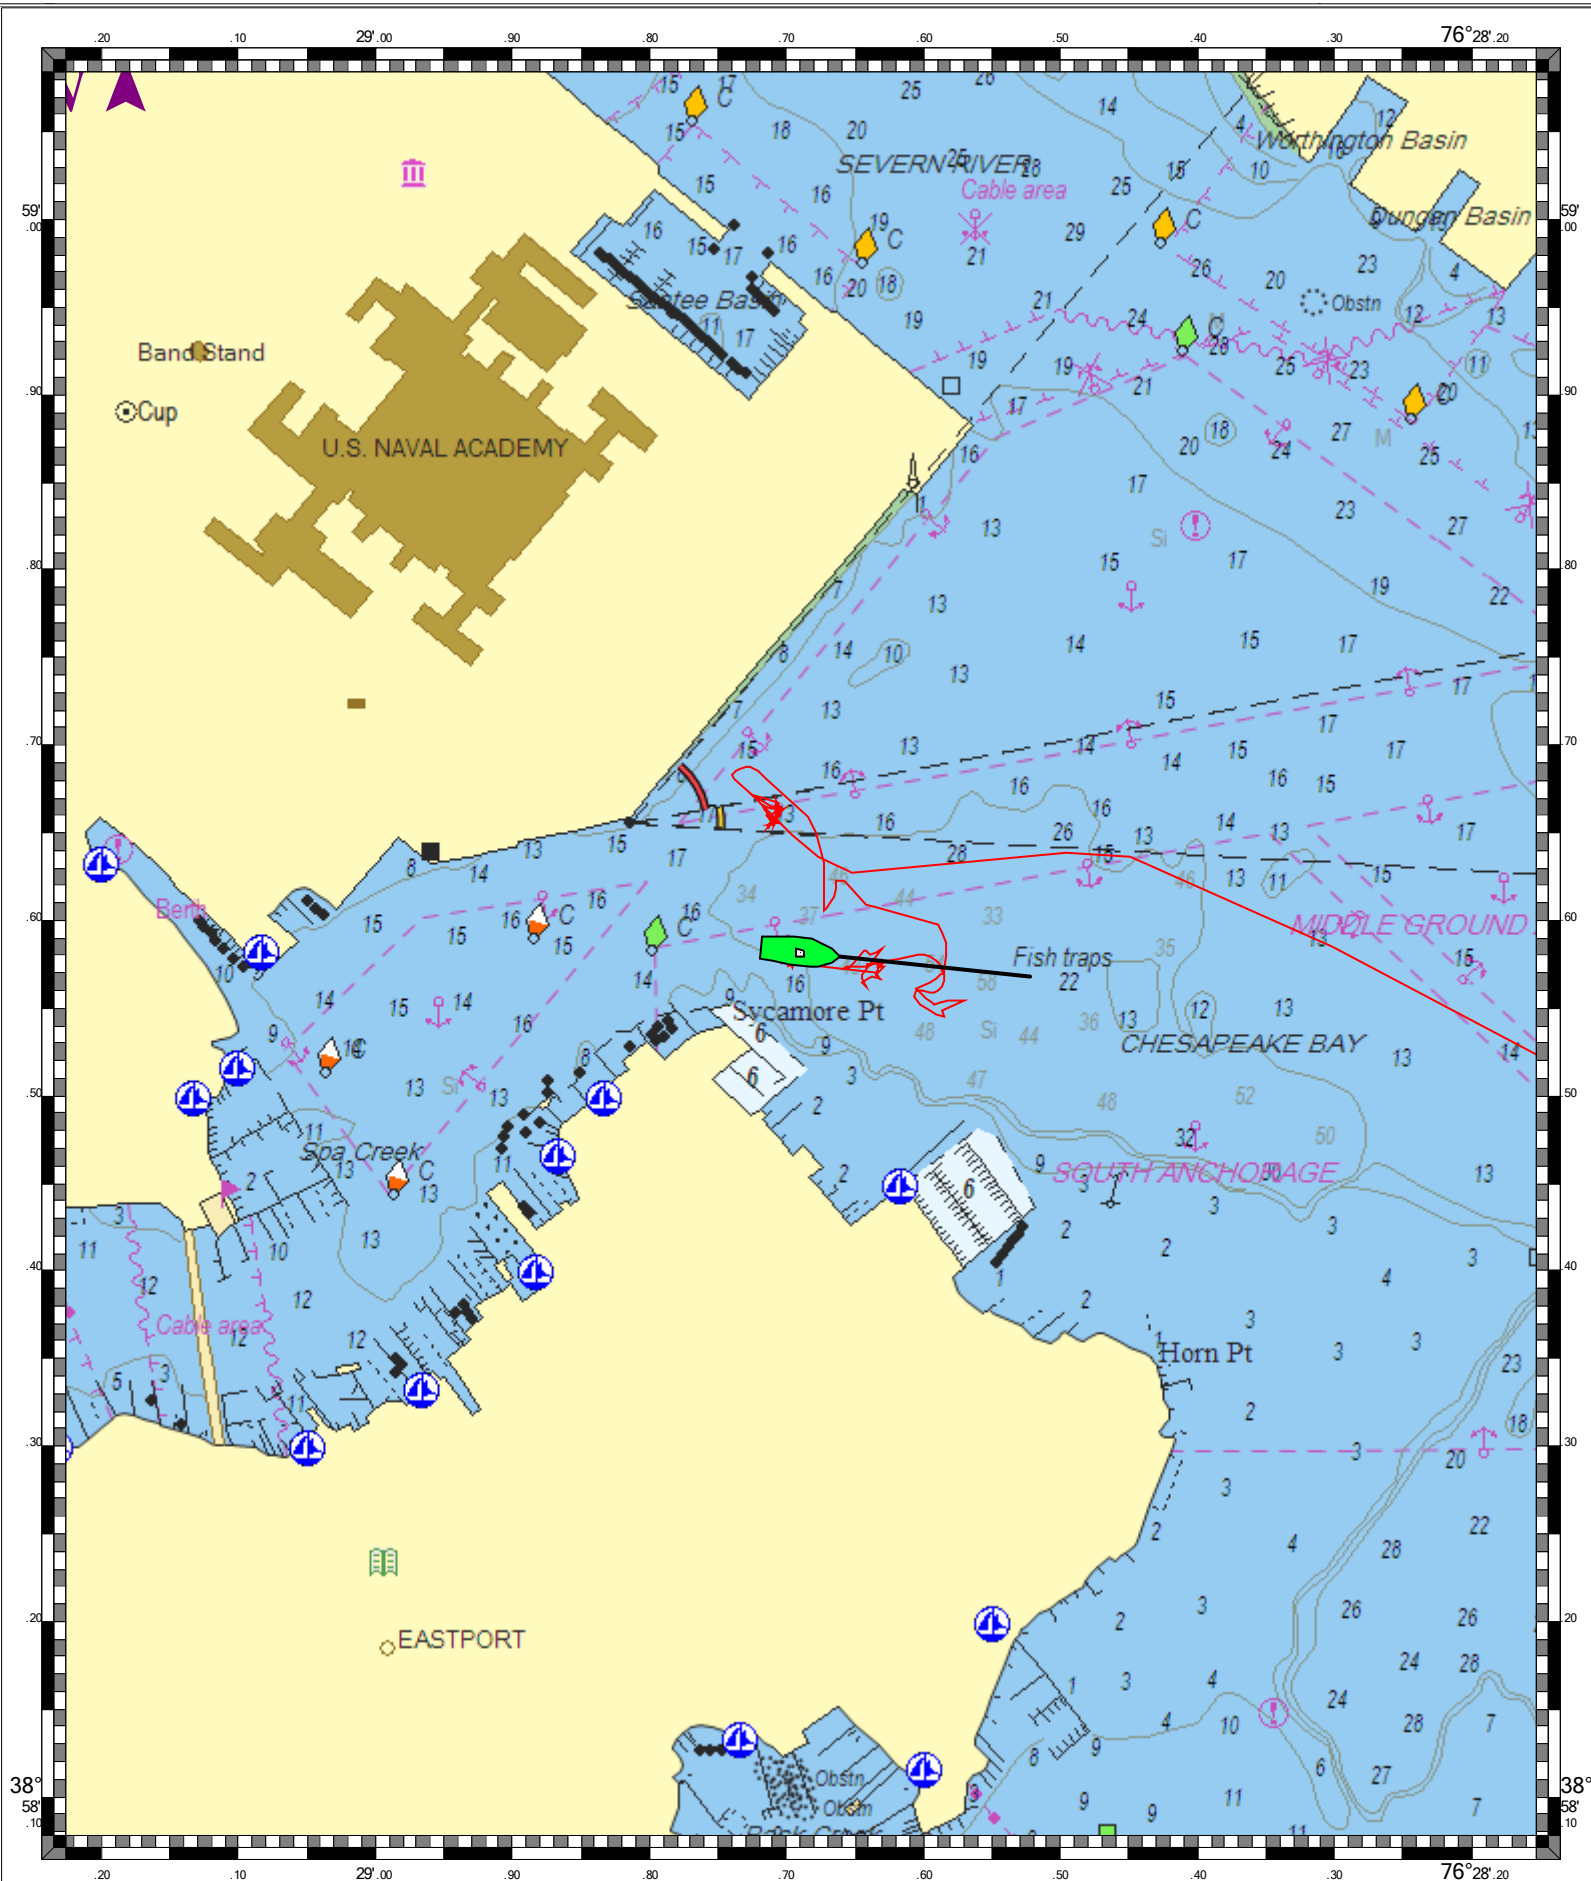

ANNAPOLIS HARBOR - 1 : 7,970
(MAX Pro World Charts - vector format) Chart #12283 - Depth Units: Feet

CAPE SABLE TO CAPE HATTERAS - 1 : 1,020,000
(MAX Pro World Charts - vector format) Chart #13003 - Depth Units: Feet

DO NOT USE FOR NAVIGATION
SOME NAVIGATION AIDS MAY NOT BE SHOWN