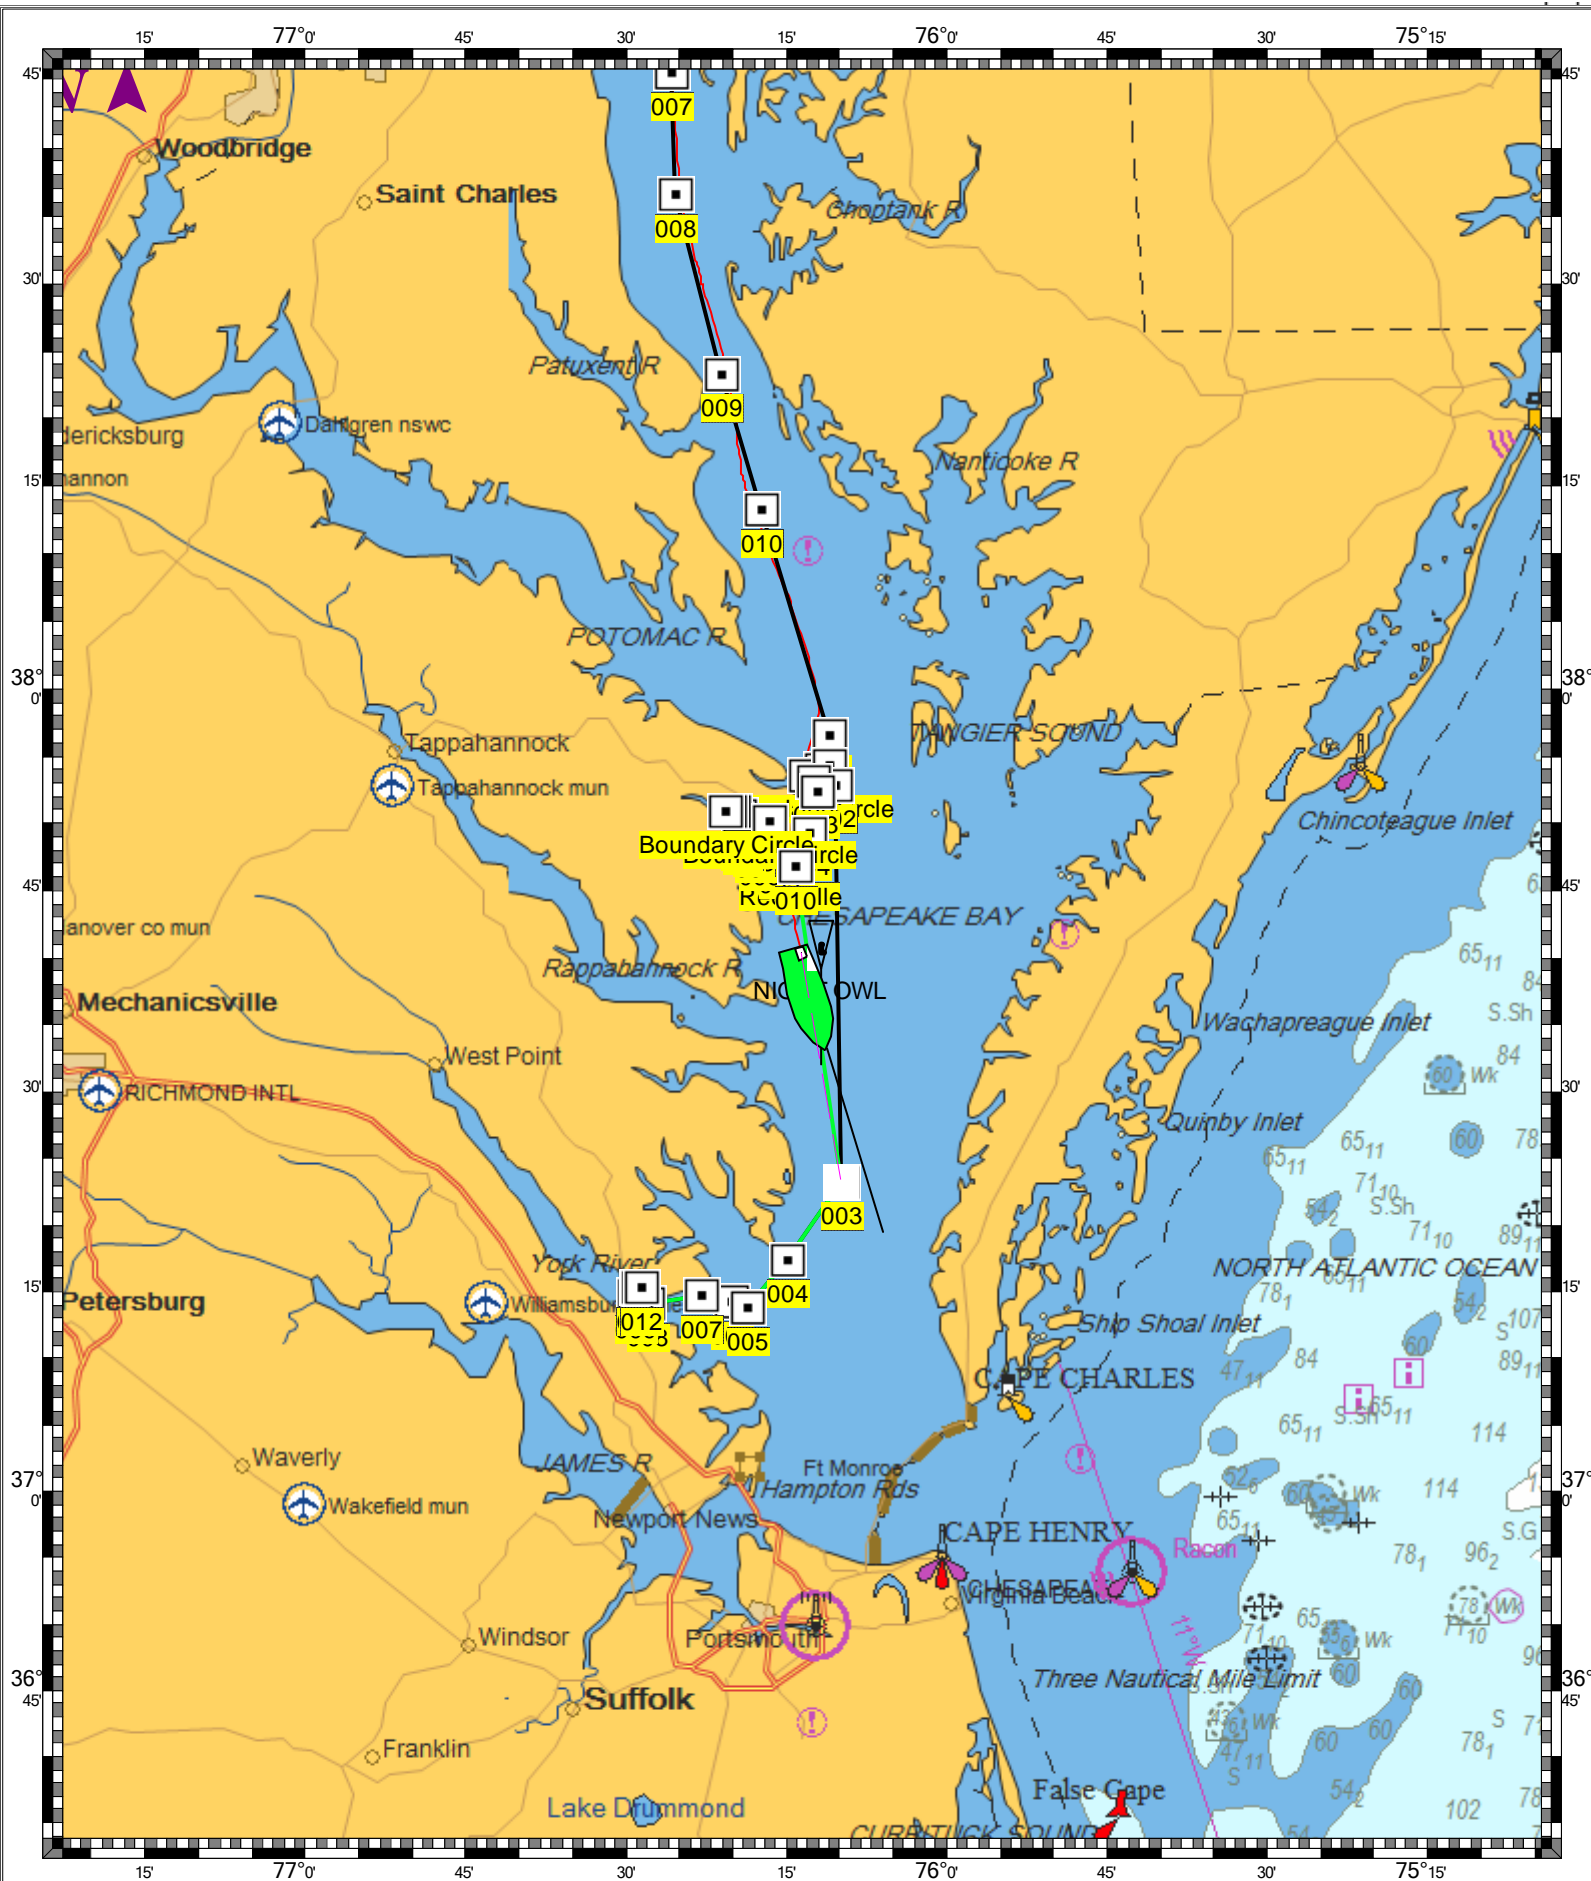

CAPE SABLE TO CAPE HATTERAS - 1 : 1,040,000
(MAX Pro World Charts - vector format) Chart #13003 - Depth Units: Feet

DO NOT USE FOR NAVIGATION
SOME NAVIGATION AIDS MAY NOT BE SHOWN