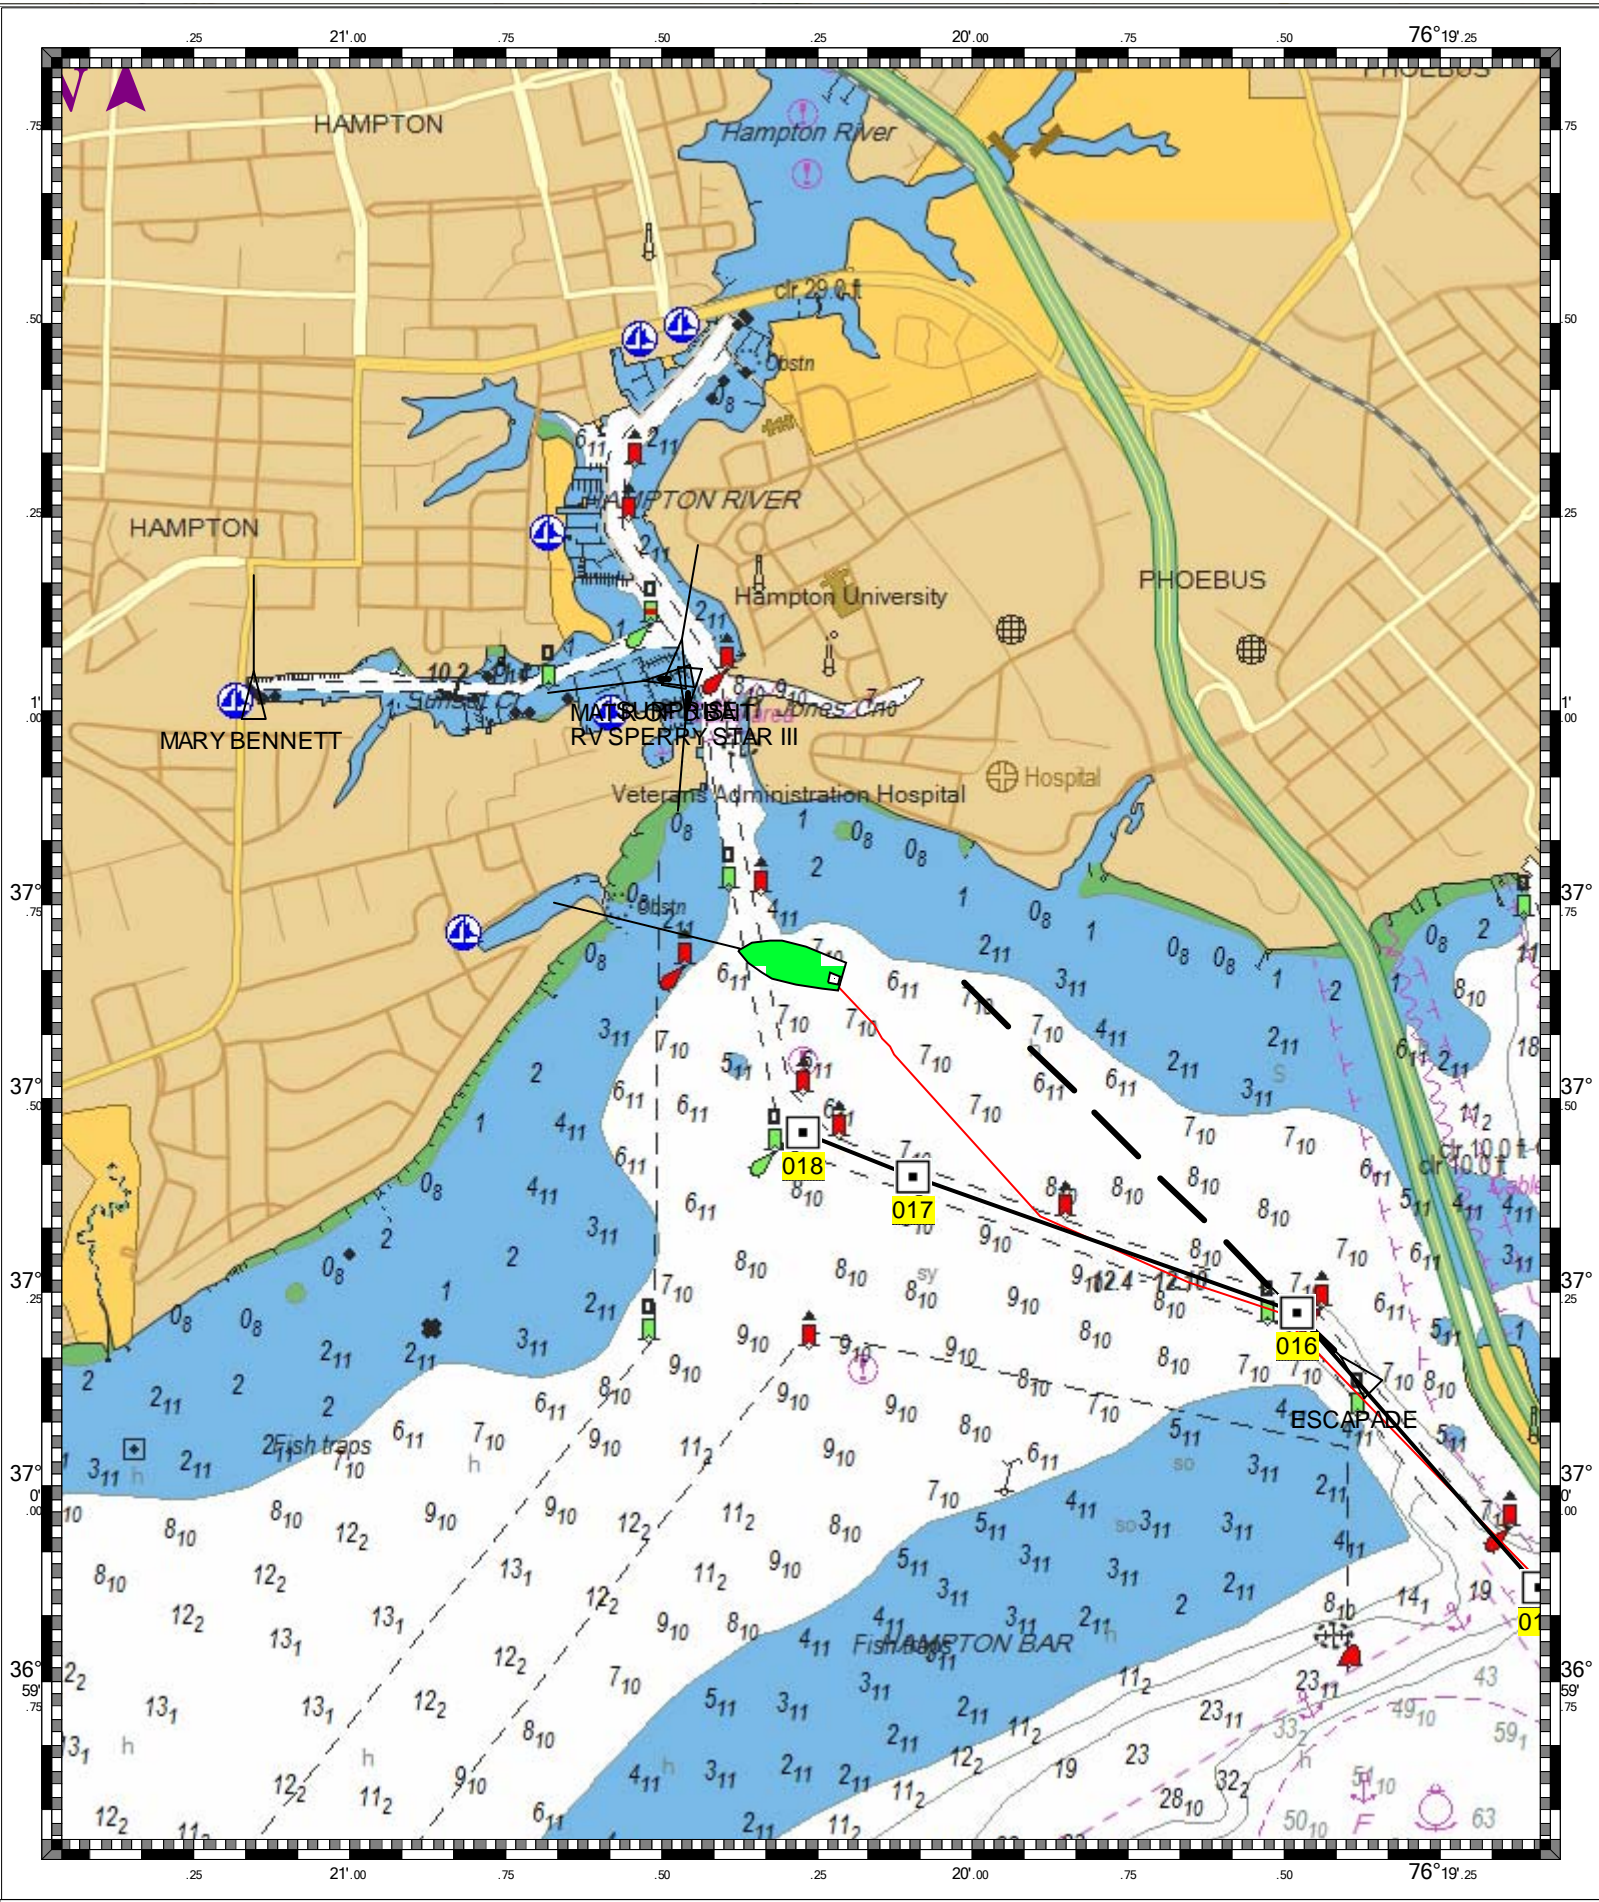

**HAMPTON ROADS VIRGINIA - 1 : 18,000**  
**(MAX Pro World Charts - vector format) Chart #12245 - Depth Units: Feet**

DO NOT USE FOR NAVIGATION  
SOME NAVIGATION AIDS MAY NOT BE SHOWN