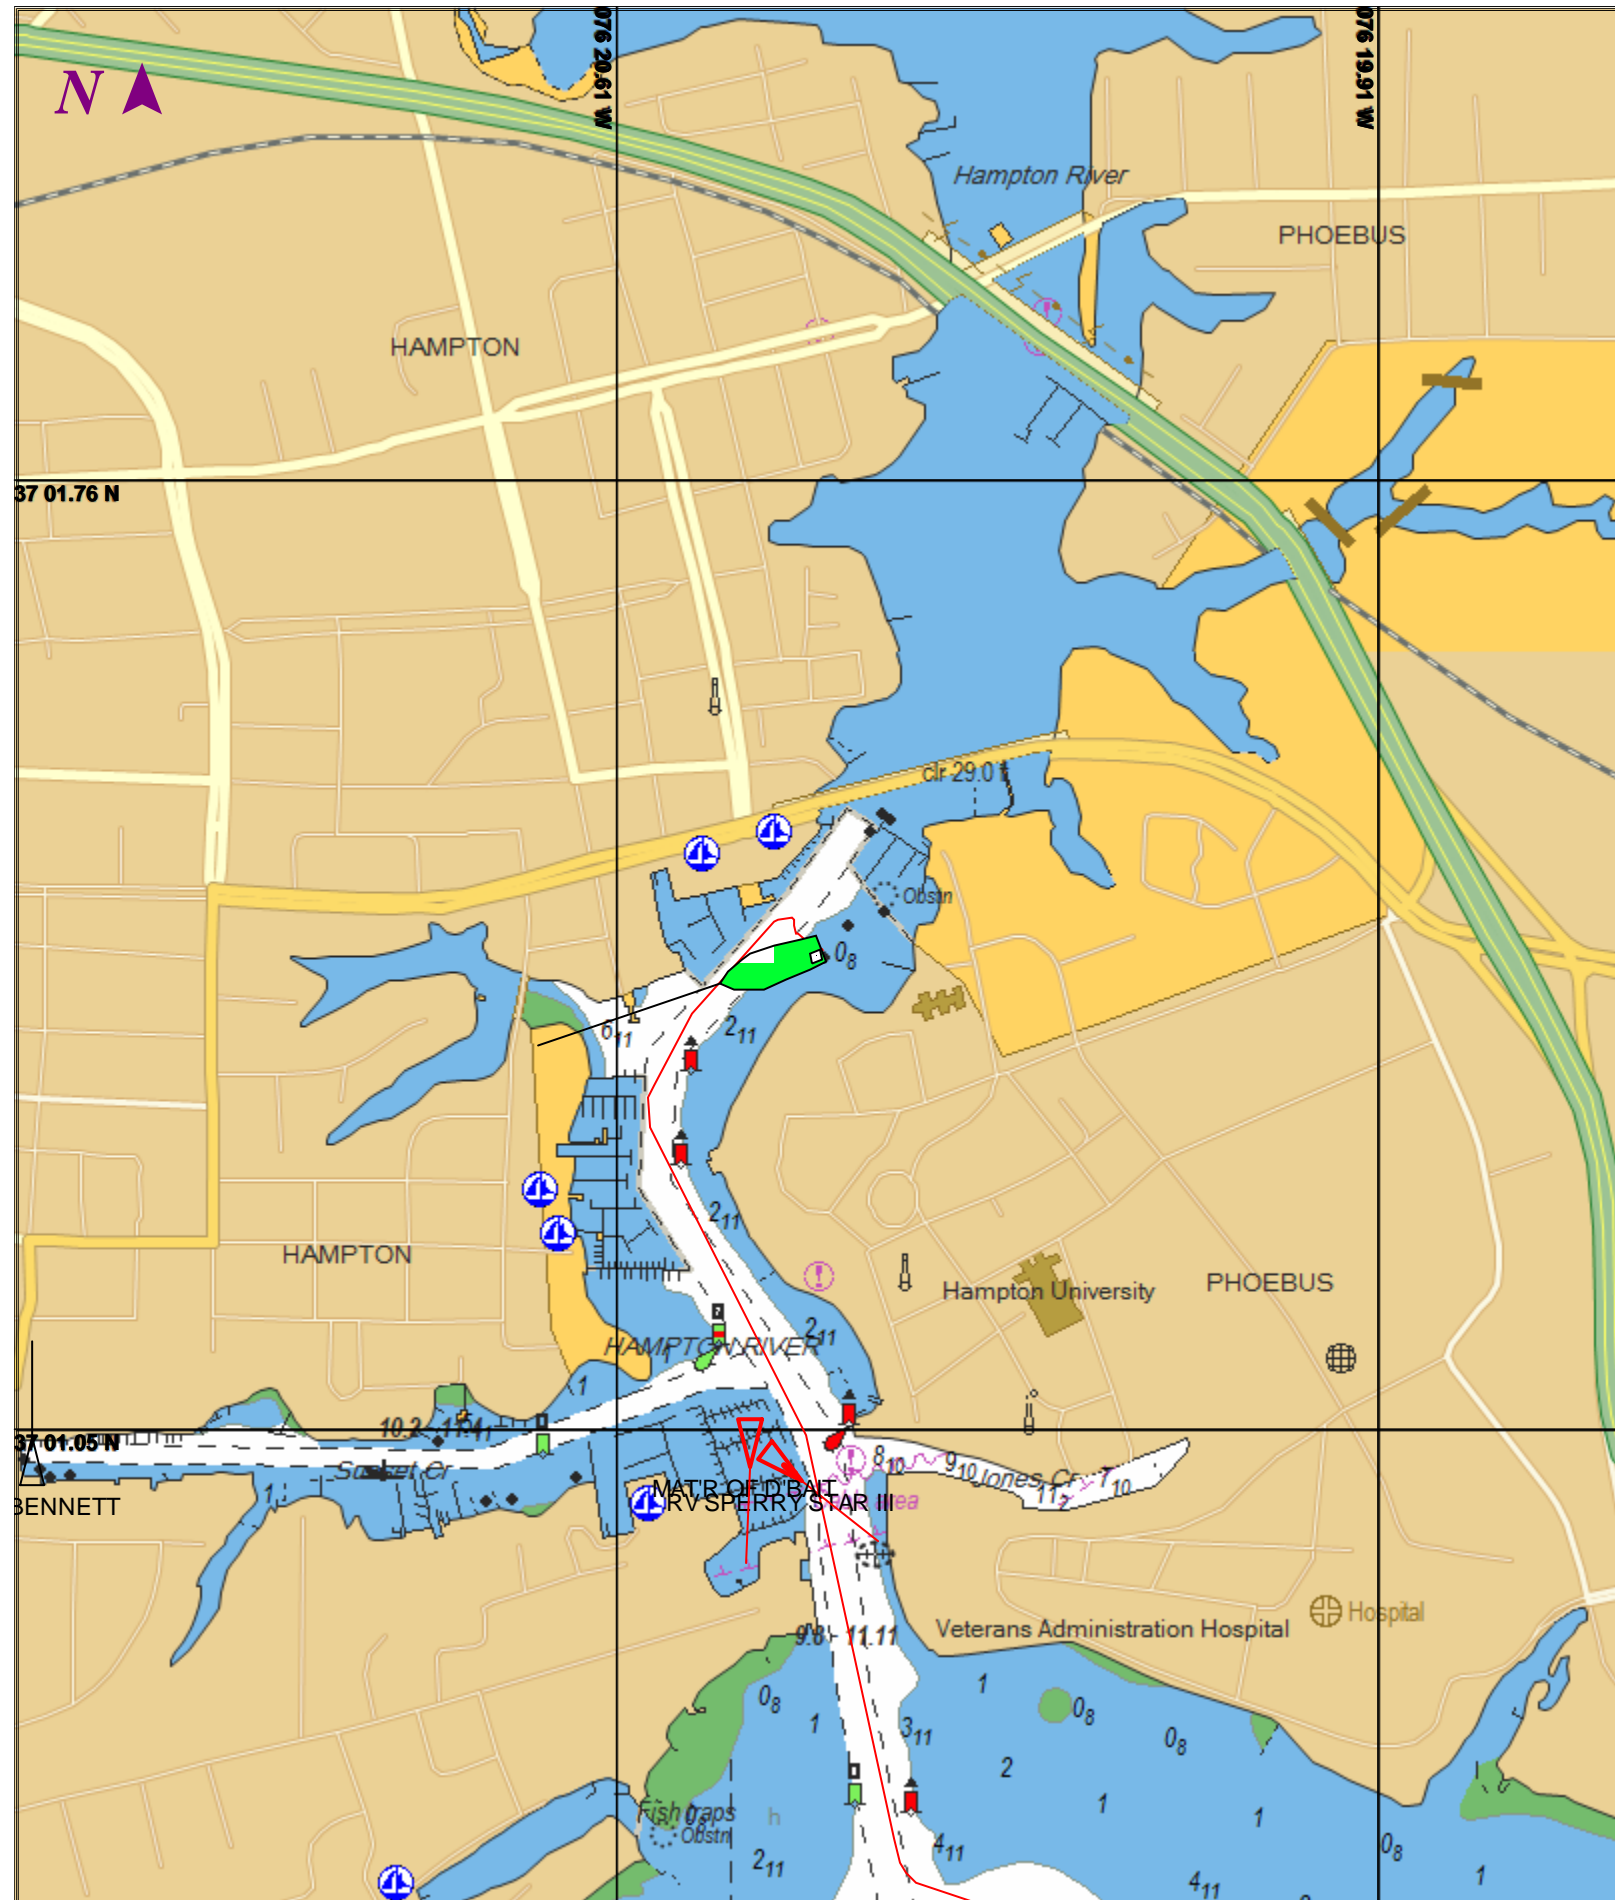

HAMPTON ROADS VIRGINIA - 1 : 10,400  
(MAX Pro World Charts - vector format) Chart #12245 - Depth Units: Feet

DO NOT USE FOR NAVIGATION  
SOME NAVIGATION AIDS MAY NOT BE SHOWN