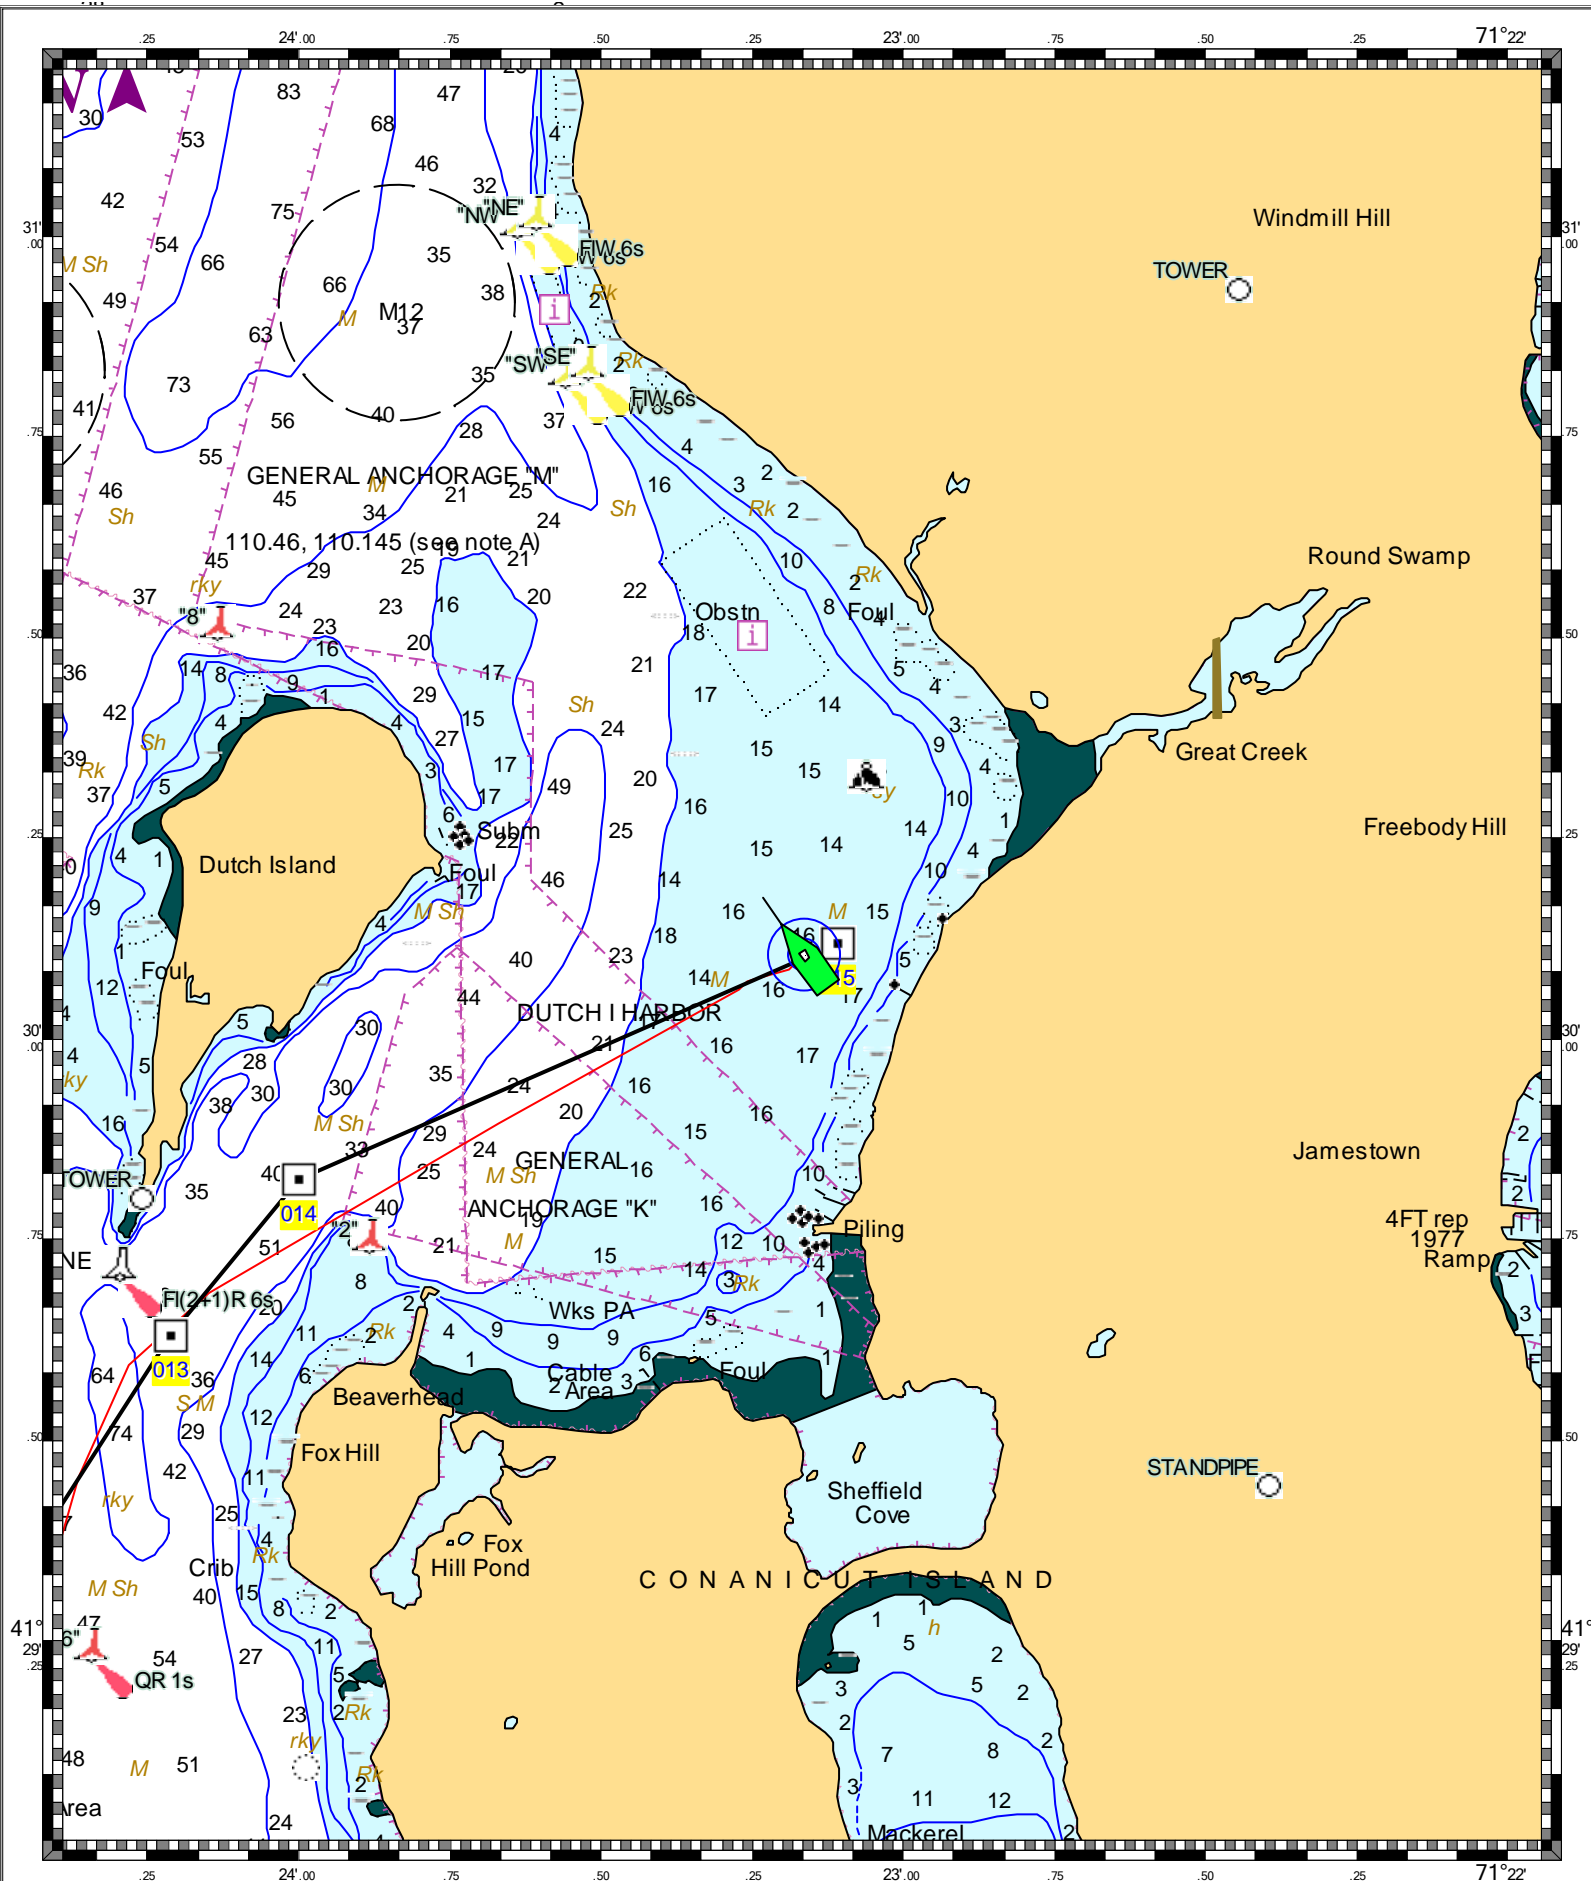

**ATLANTIC COAST. CAPE SABLE TO CAPE HATTERAS. - 1 : 491,000**  
**(Passport World Charts - vector format) Chart #U13003 - Depth Units: Feet**

DO NOT USE FOR NAVIGATION  
SOME NAVIGATION AIDS MAY NOT BE SHOWN

**U.S. - EAST COAST. MARTHA'S VINEYARD TO BLOCK ISLAND. - 1 : 61,400**  
**(Passport World Charts - vector format) Chart #U13218 - Depth Units: Feet**

DO NOT USE FOR NAVIGATION  
SOME NAVIGATION AIDS MAY NOT BE SHOWN