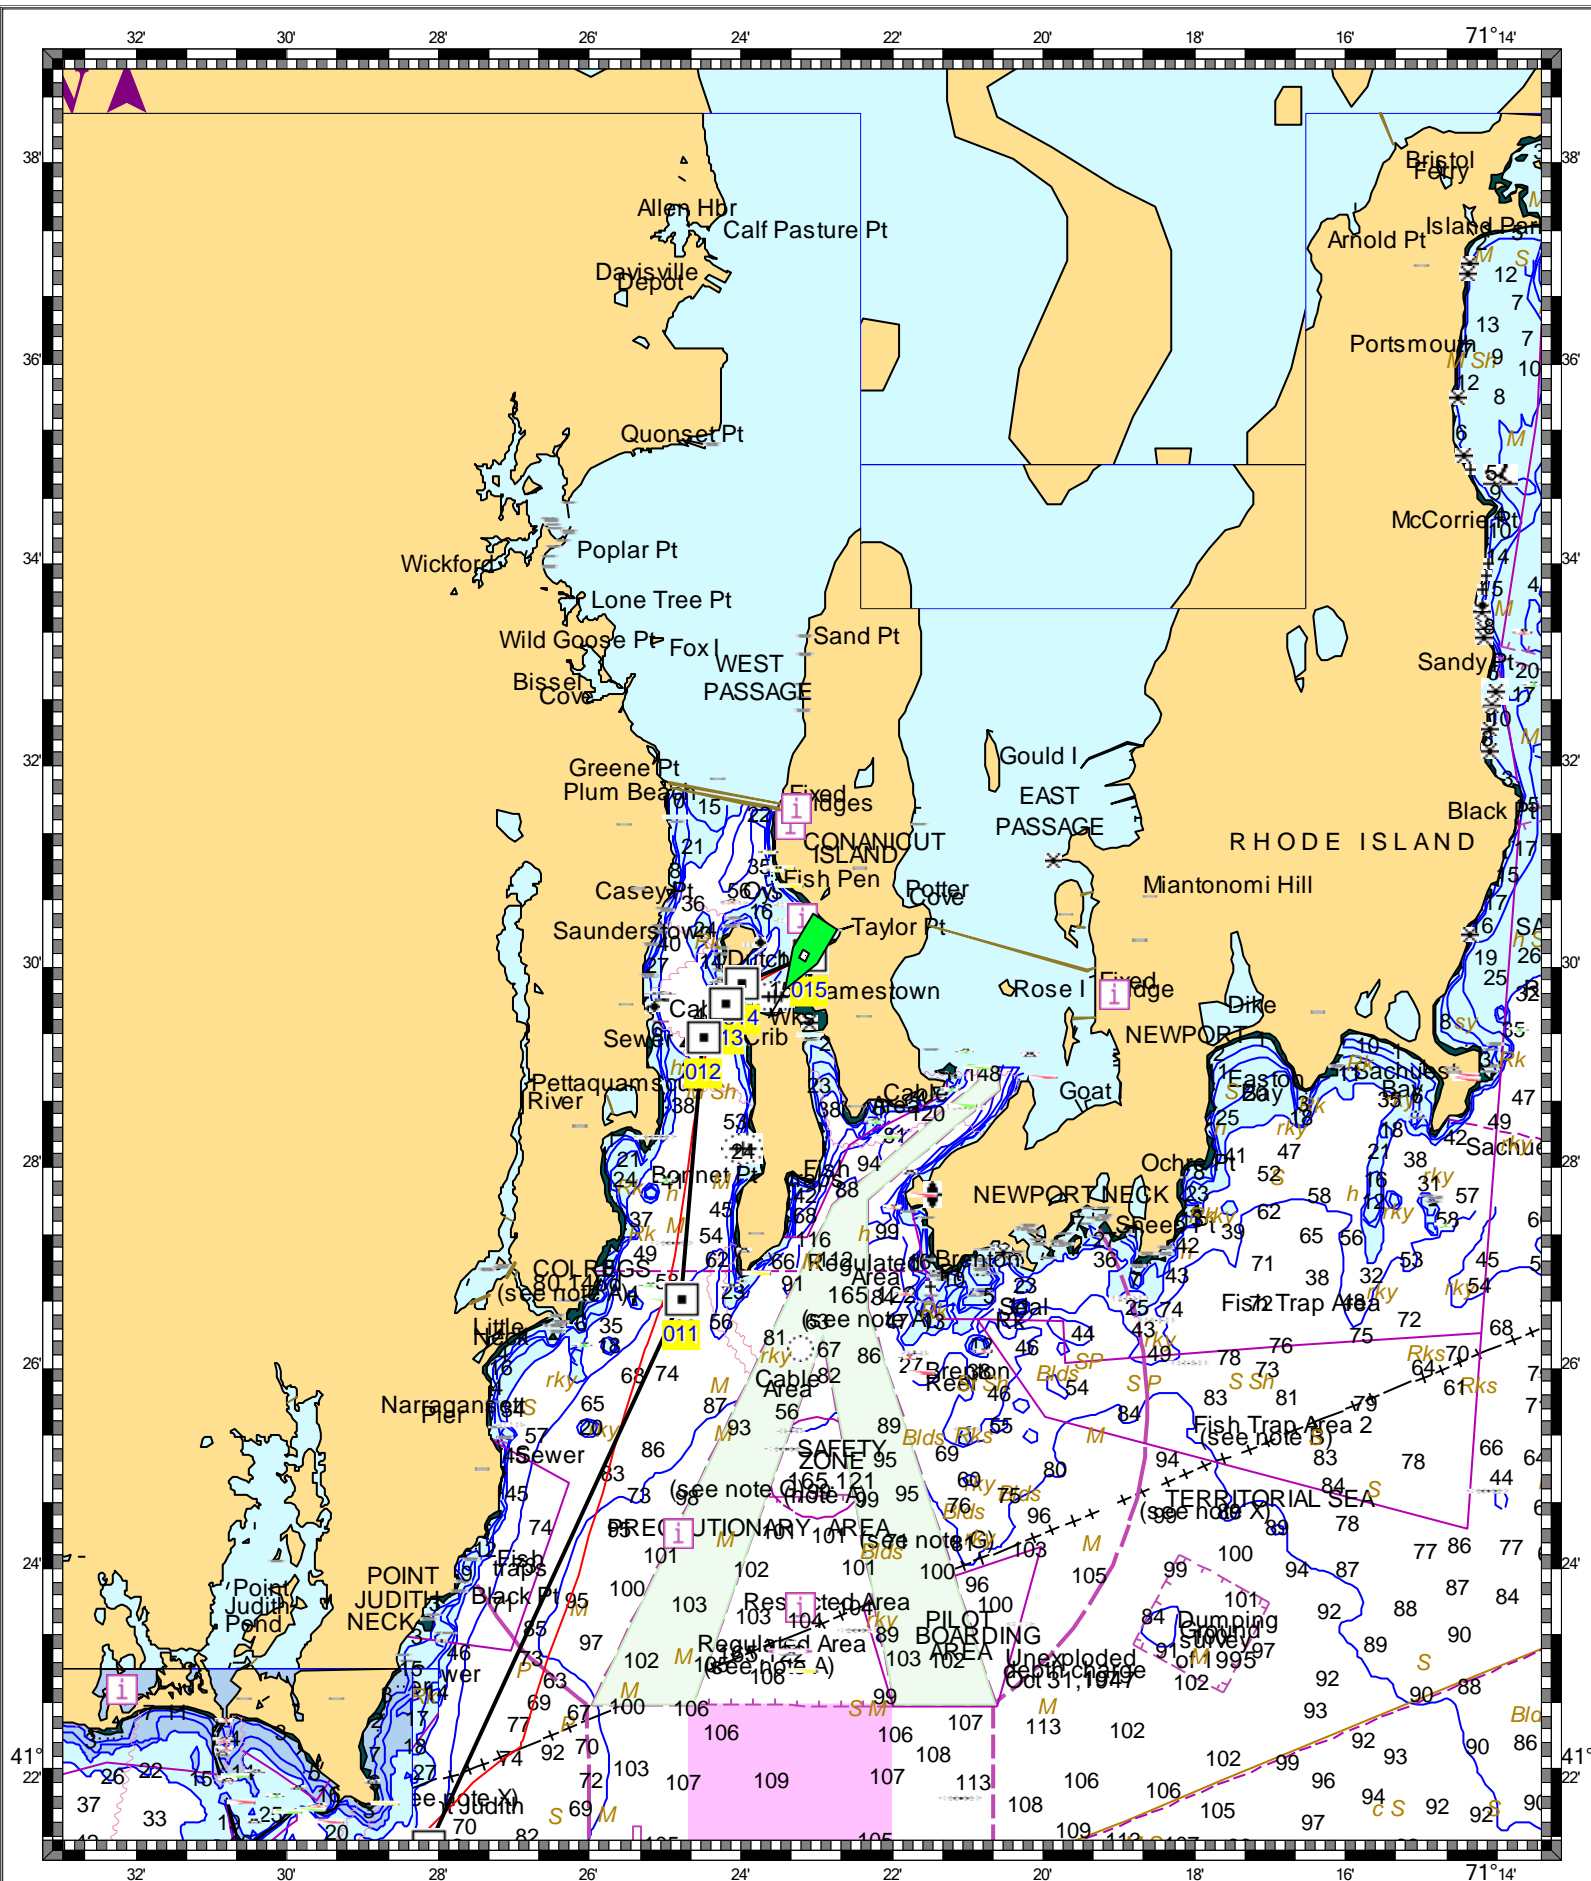

**ATLANTIC COAST. CAPE SABLE TO CAPE HATTERAS. - 1 : 491,000**  
**(Passport World Charts - vector format) Chart #U13003 - Depth Units: Feet**

DO NOT USE FOR NAVIGATION  
SOME NAVIGATION AIDS MAY NOT BE SHOWN

**U.S. - EAST COAST. MARTHA'S VINEYARD TO BLOCK ISLAND. - 1 : 61,400**  
**(Passport World Charts - vector format) Chart #U13218 - Depth Units: Feet**

DO NOT USE FOR NAVIGATION  
SOME NAVIGATION AIDS MAY NOT BE SHOWN