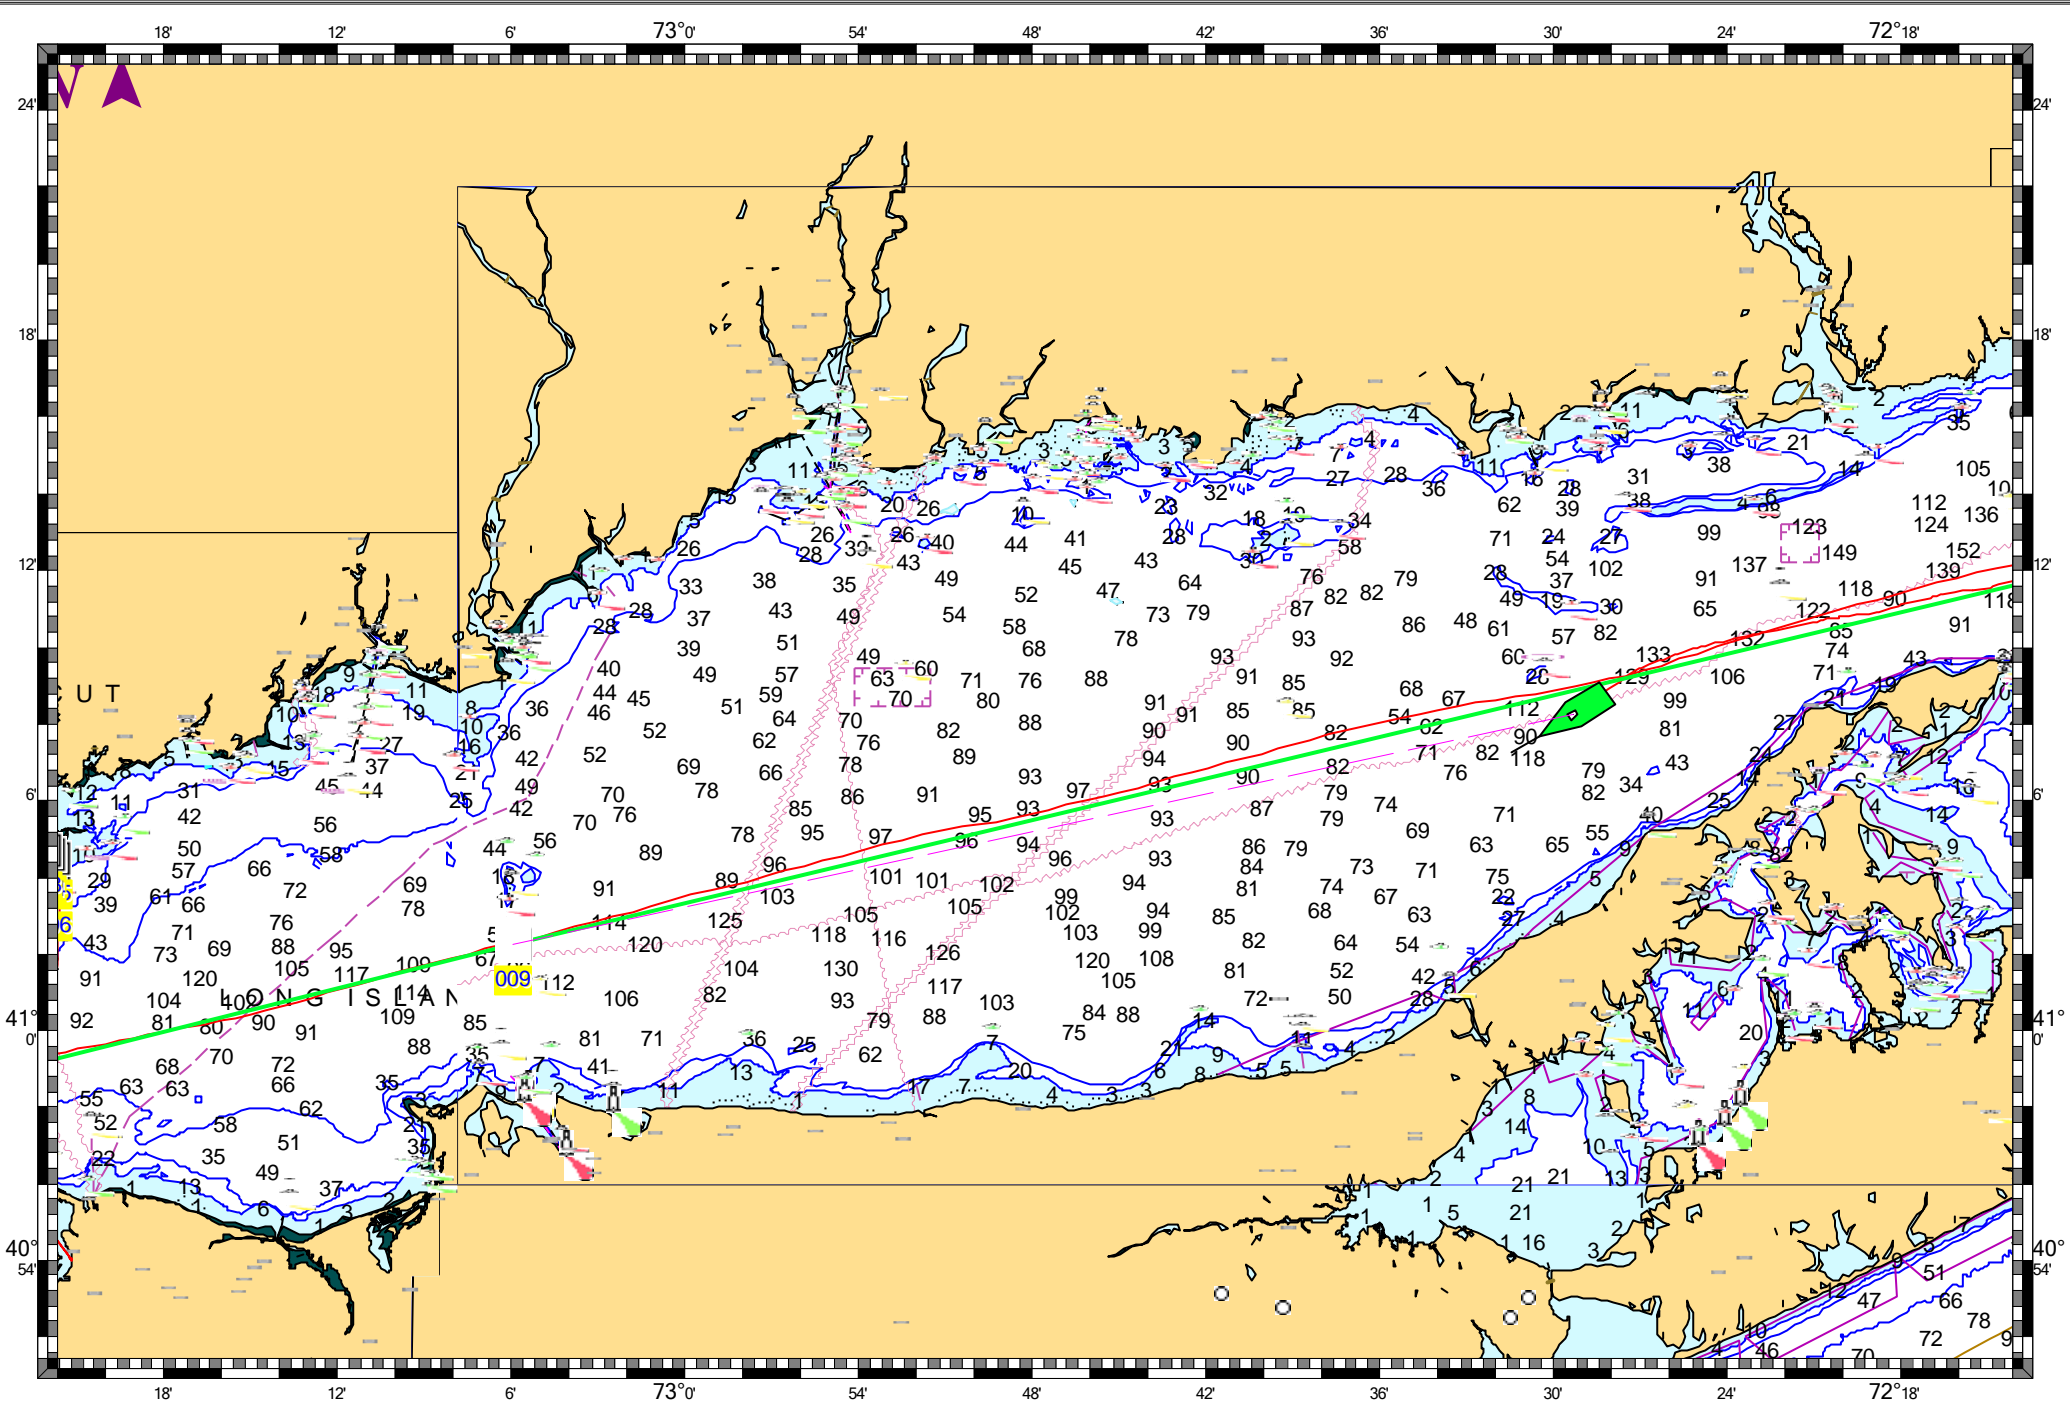

U.S. APPROACHES TO NEW YORK. NANTUCKET SHOALS TO FIVE FATHOM BANK. - 1 : 1,280,000
(Passport World Charts - vector format) Chart #U12300 - Depth Units: Feet

DO NOT USE FOR NAVIGATION
SOME NAVIGATION AIDS MAY NOT BE SHOWN