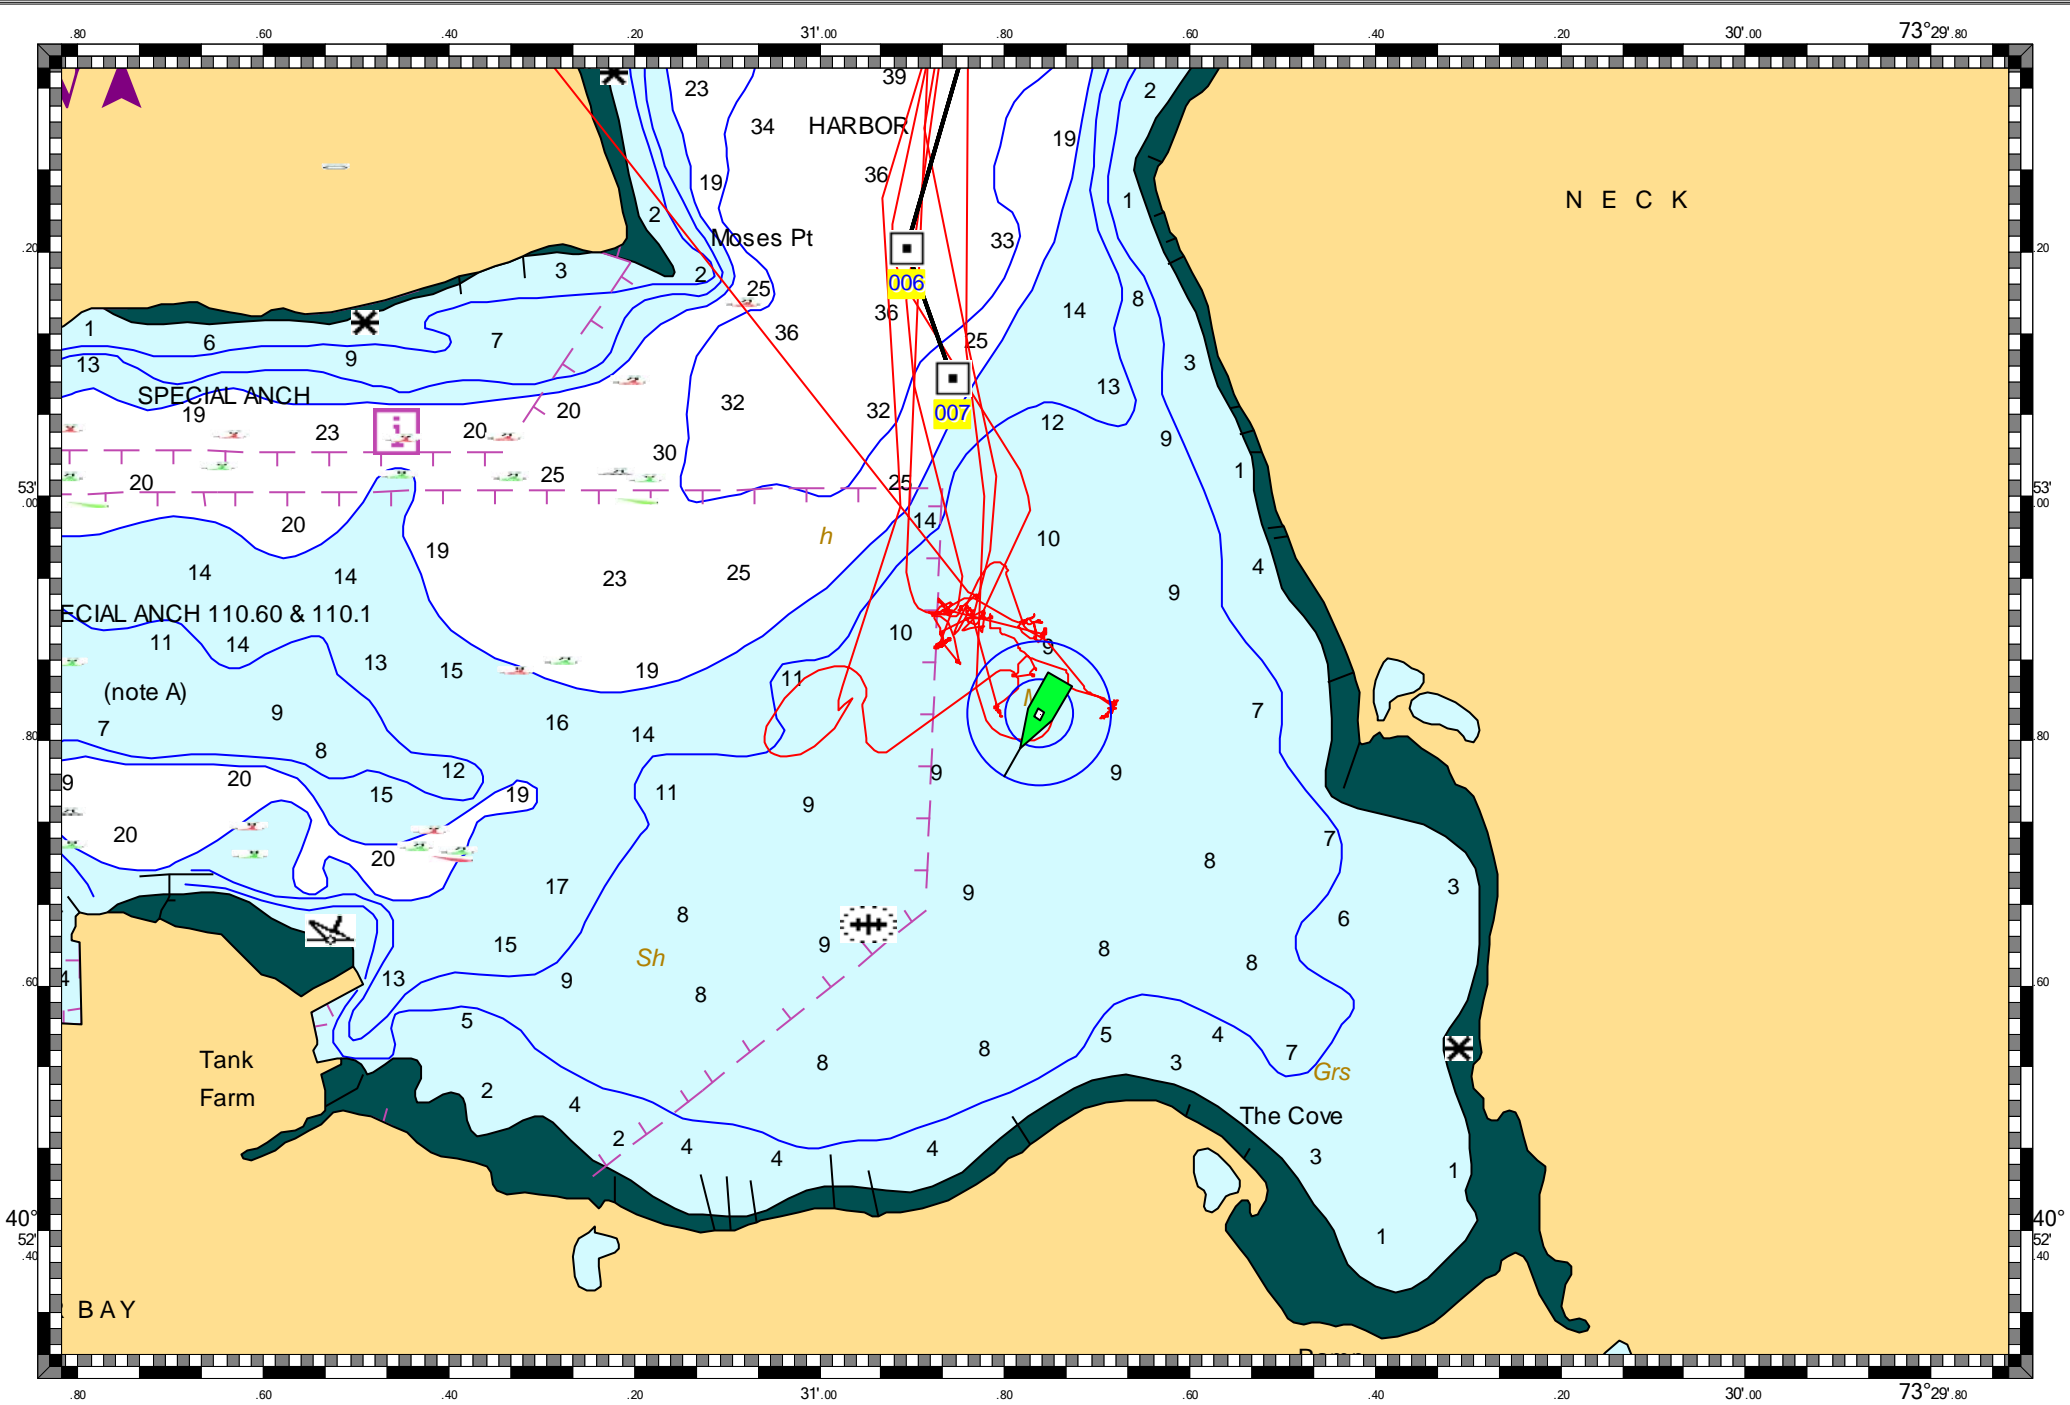

U.S. APPROACHES TO NEW YORK. NANTUCKET SHOALS TO FIVE FATHOM BANK. - 1 : 1,280,000
(Passport World Charts - vector format) Chart #U12300 - Depth Units: Feet

DO NOT USE FOR NAVIGATION
SOME NAVIGATION AIDS MAY NOT BE SHOWN

U.S.-EAST COAST.CONNNECTICUT-NEW YORK. LONG ISLAND SOUND. WESTERN PART. - 1 : 40,000
(Passport World Charts - vector format) Chart #U12363 - Depth Units: Feet

DO NOT USE FOR NAVIGATION
SOME NAVIGATION AIDS MAY NOT BE SHOWN