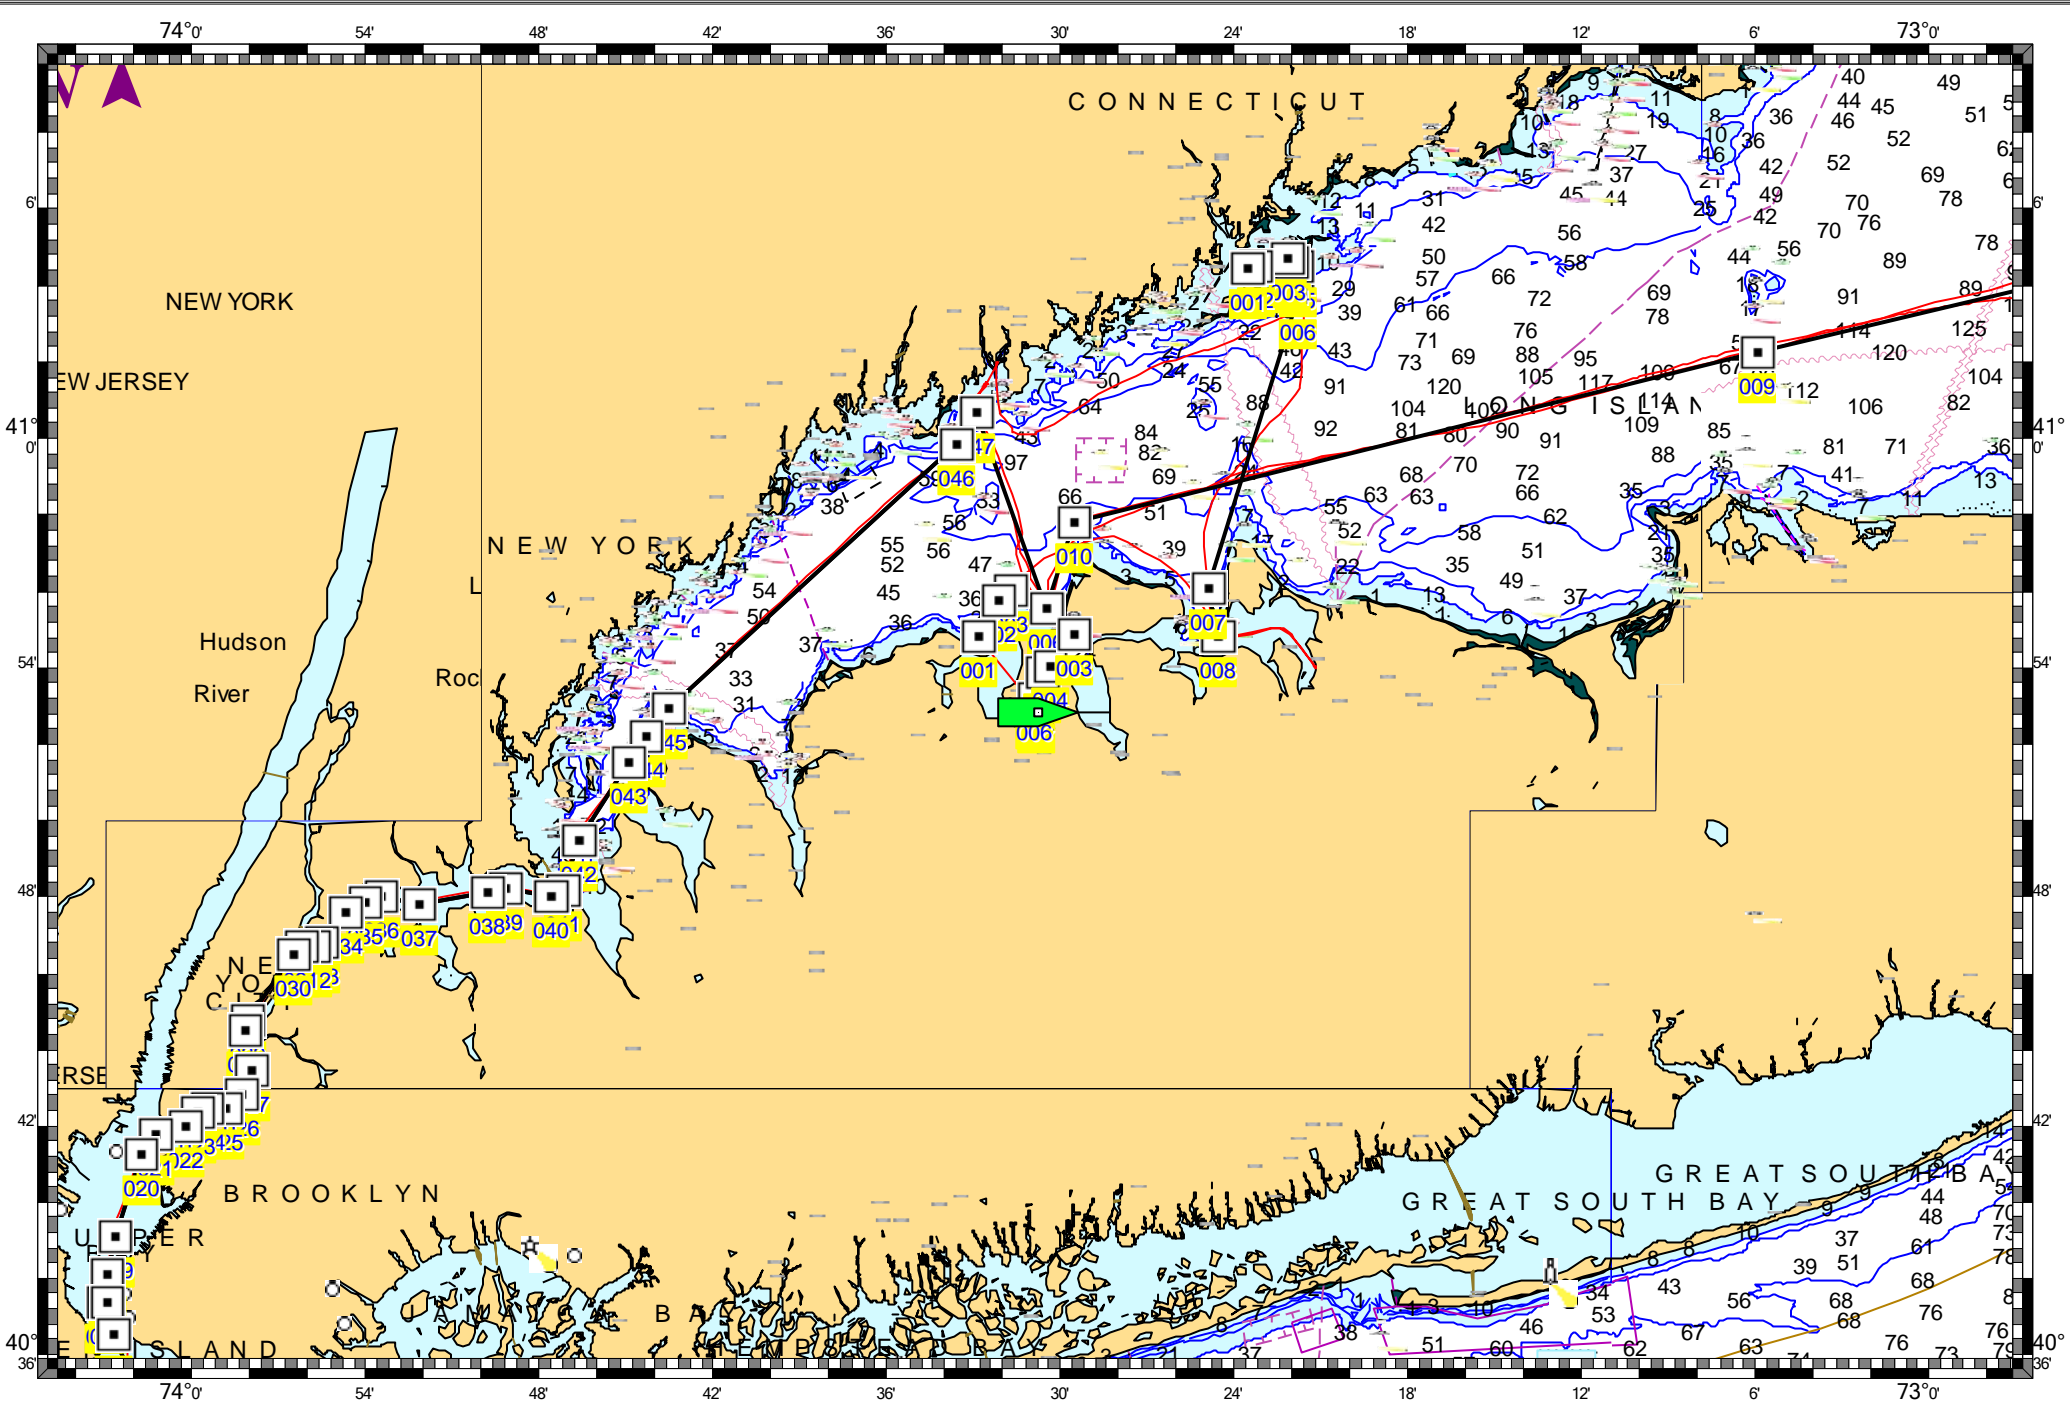

U.S. APPROACHES TO NEW YORK. NANTUCKET SHOALS TO FIVE FATHOM BANK. - 1 : 1,280,000
(Passport World Charts - vector format) Chart #U12300 - Depth Units: Feet

DO NOT USE FOR NAVIGATION
SOME NAVIGATION AIDS MAY NOT BE SHOWN

U.S.-EAST COAST.CONNNECTICUT-NEW YORK. LONG ISLAND SOUND. WESTERN PART. - 1 : 40,000
(Passport World Charts - vector format) Chart #U12363 - Depth Units: Feet

DO NOT USE FOR NAVIGATION
SOME NAVIGATION AIDS MAY NOT BE SHOWN