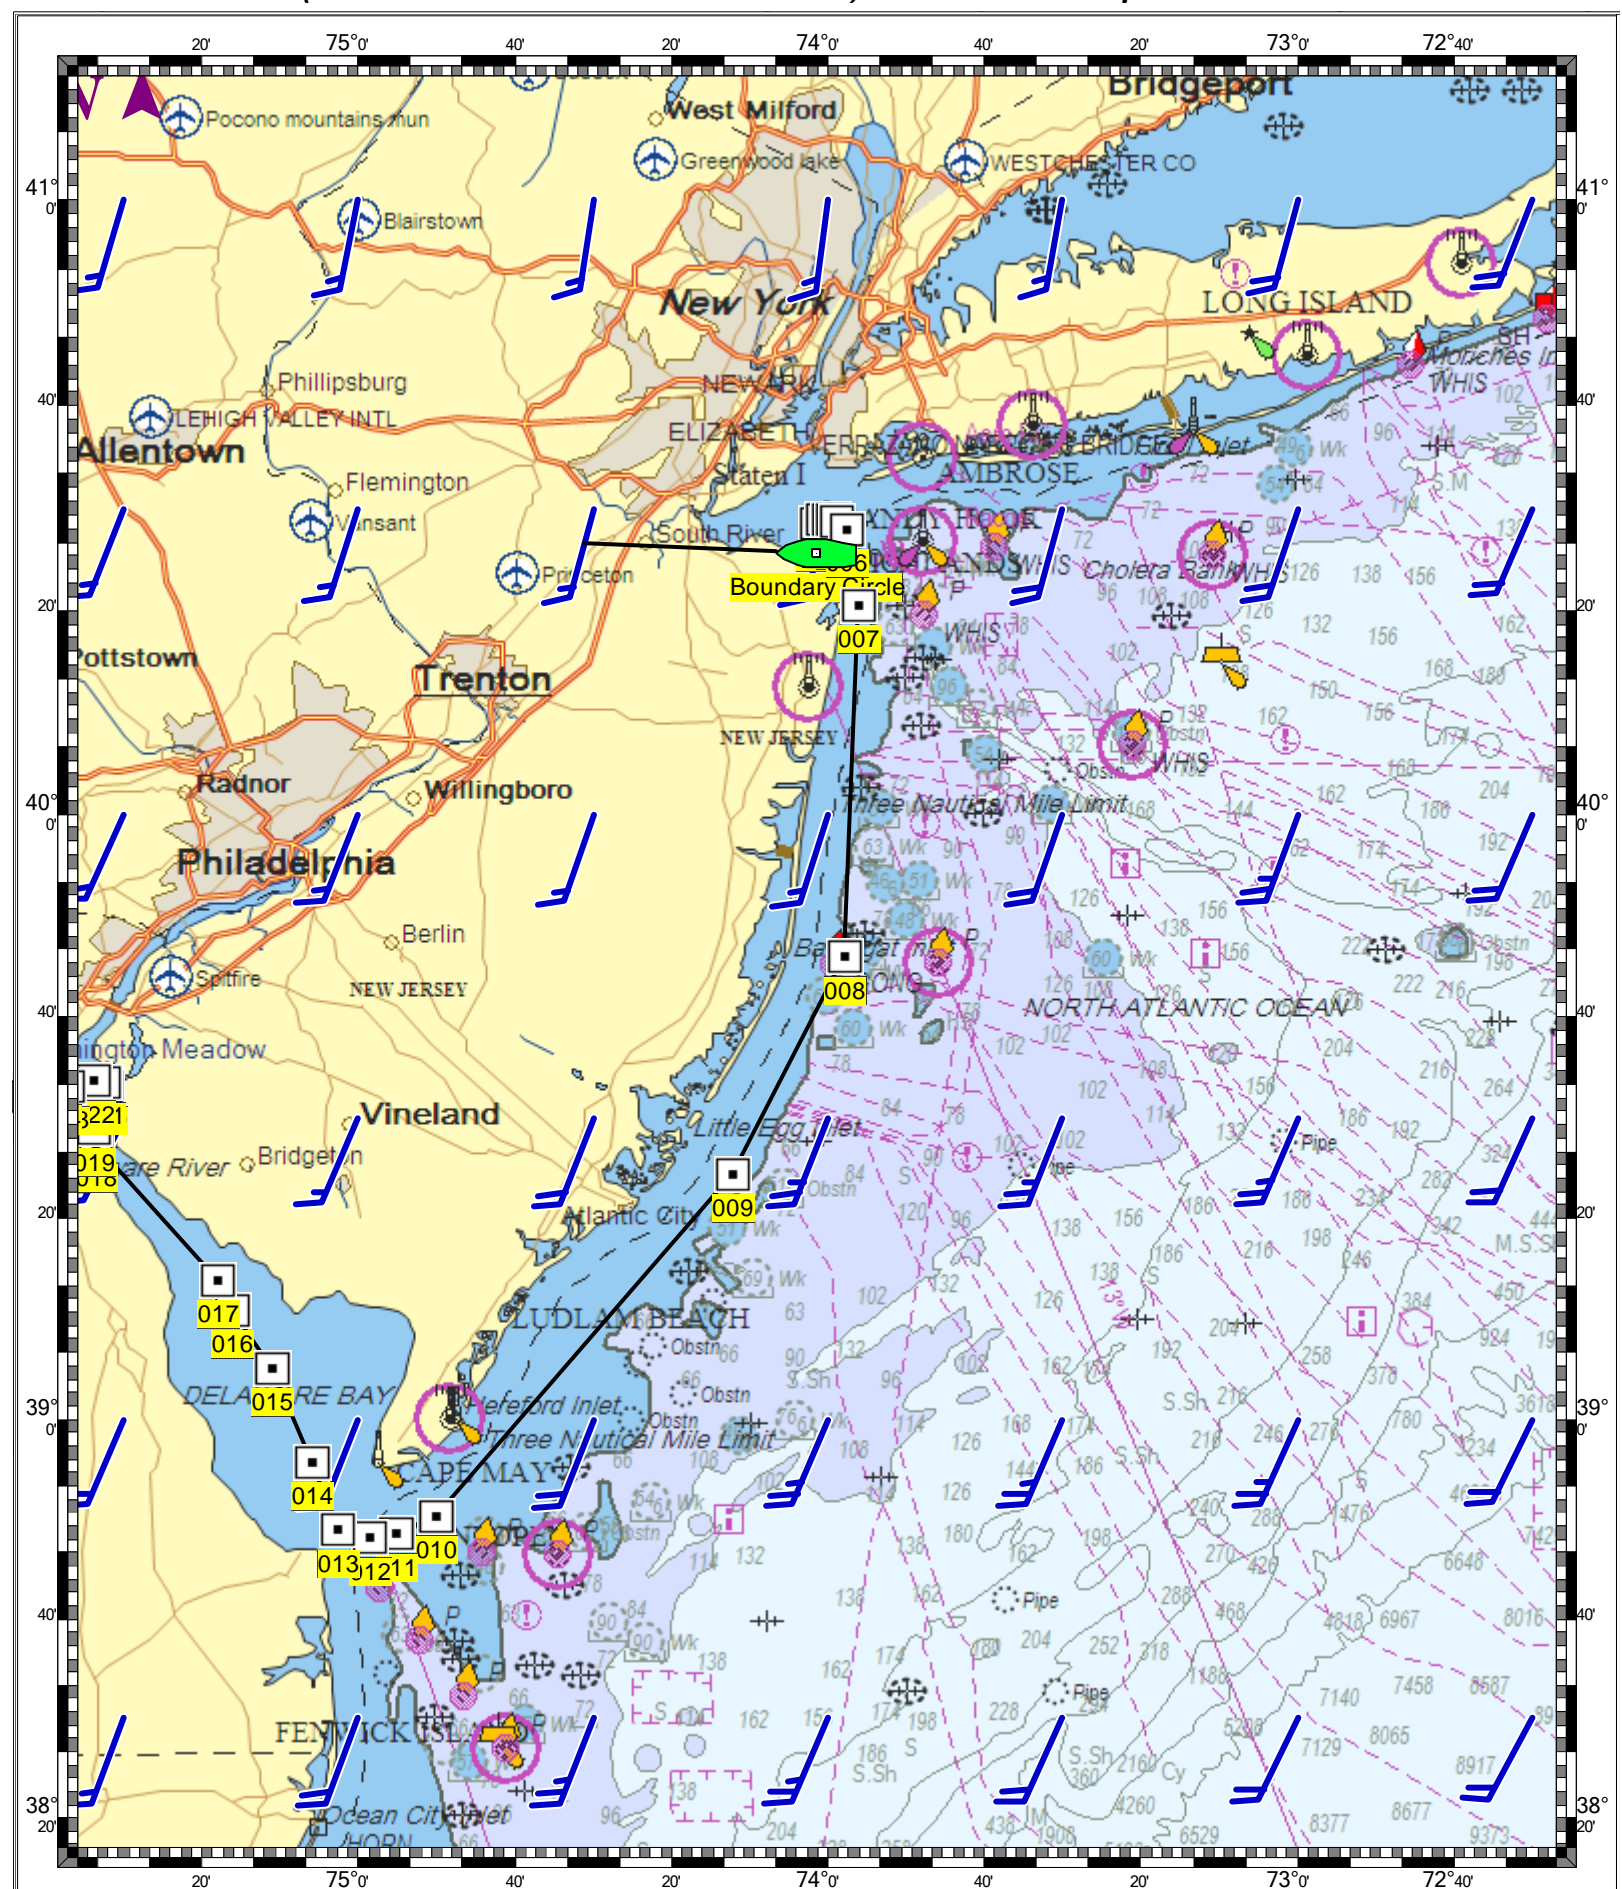

CAPE SABLE TO CAPE HATTERAS - 1 : 1,380,000
(MAX Pro World Charts - vector format) Chart #13003 - Depth Units: Feet

DO NOT USE FOR NAVIGATION
SOME NAVIGATION AIDS MAY NOT BE SHOWN