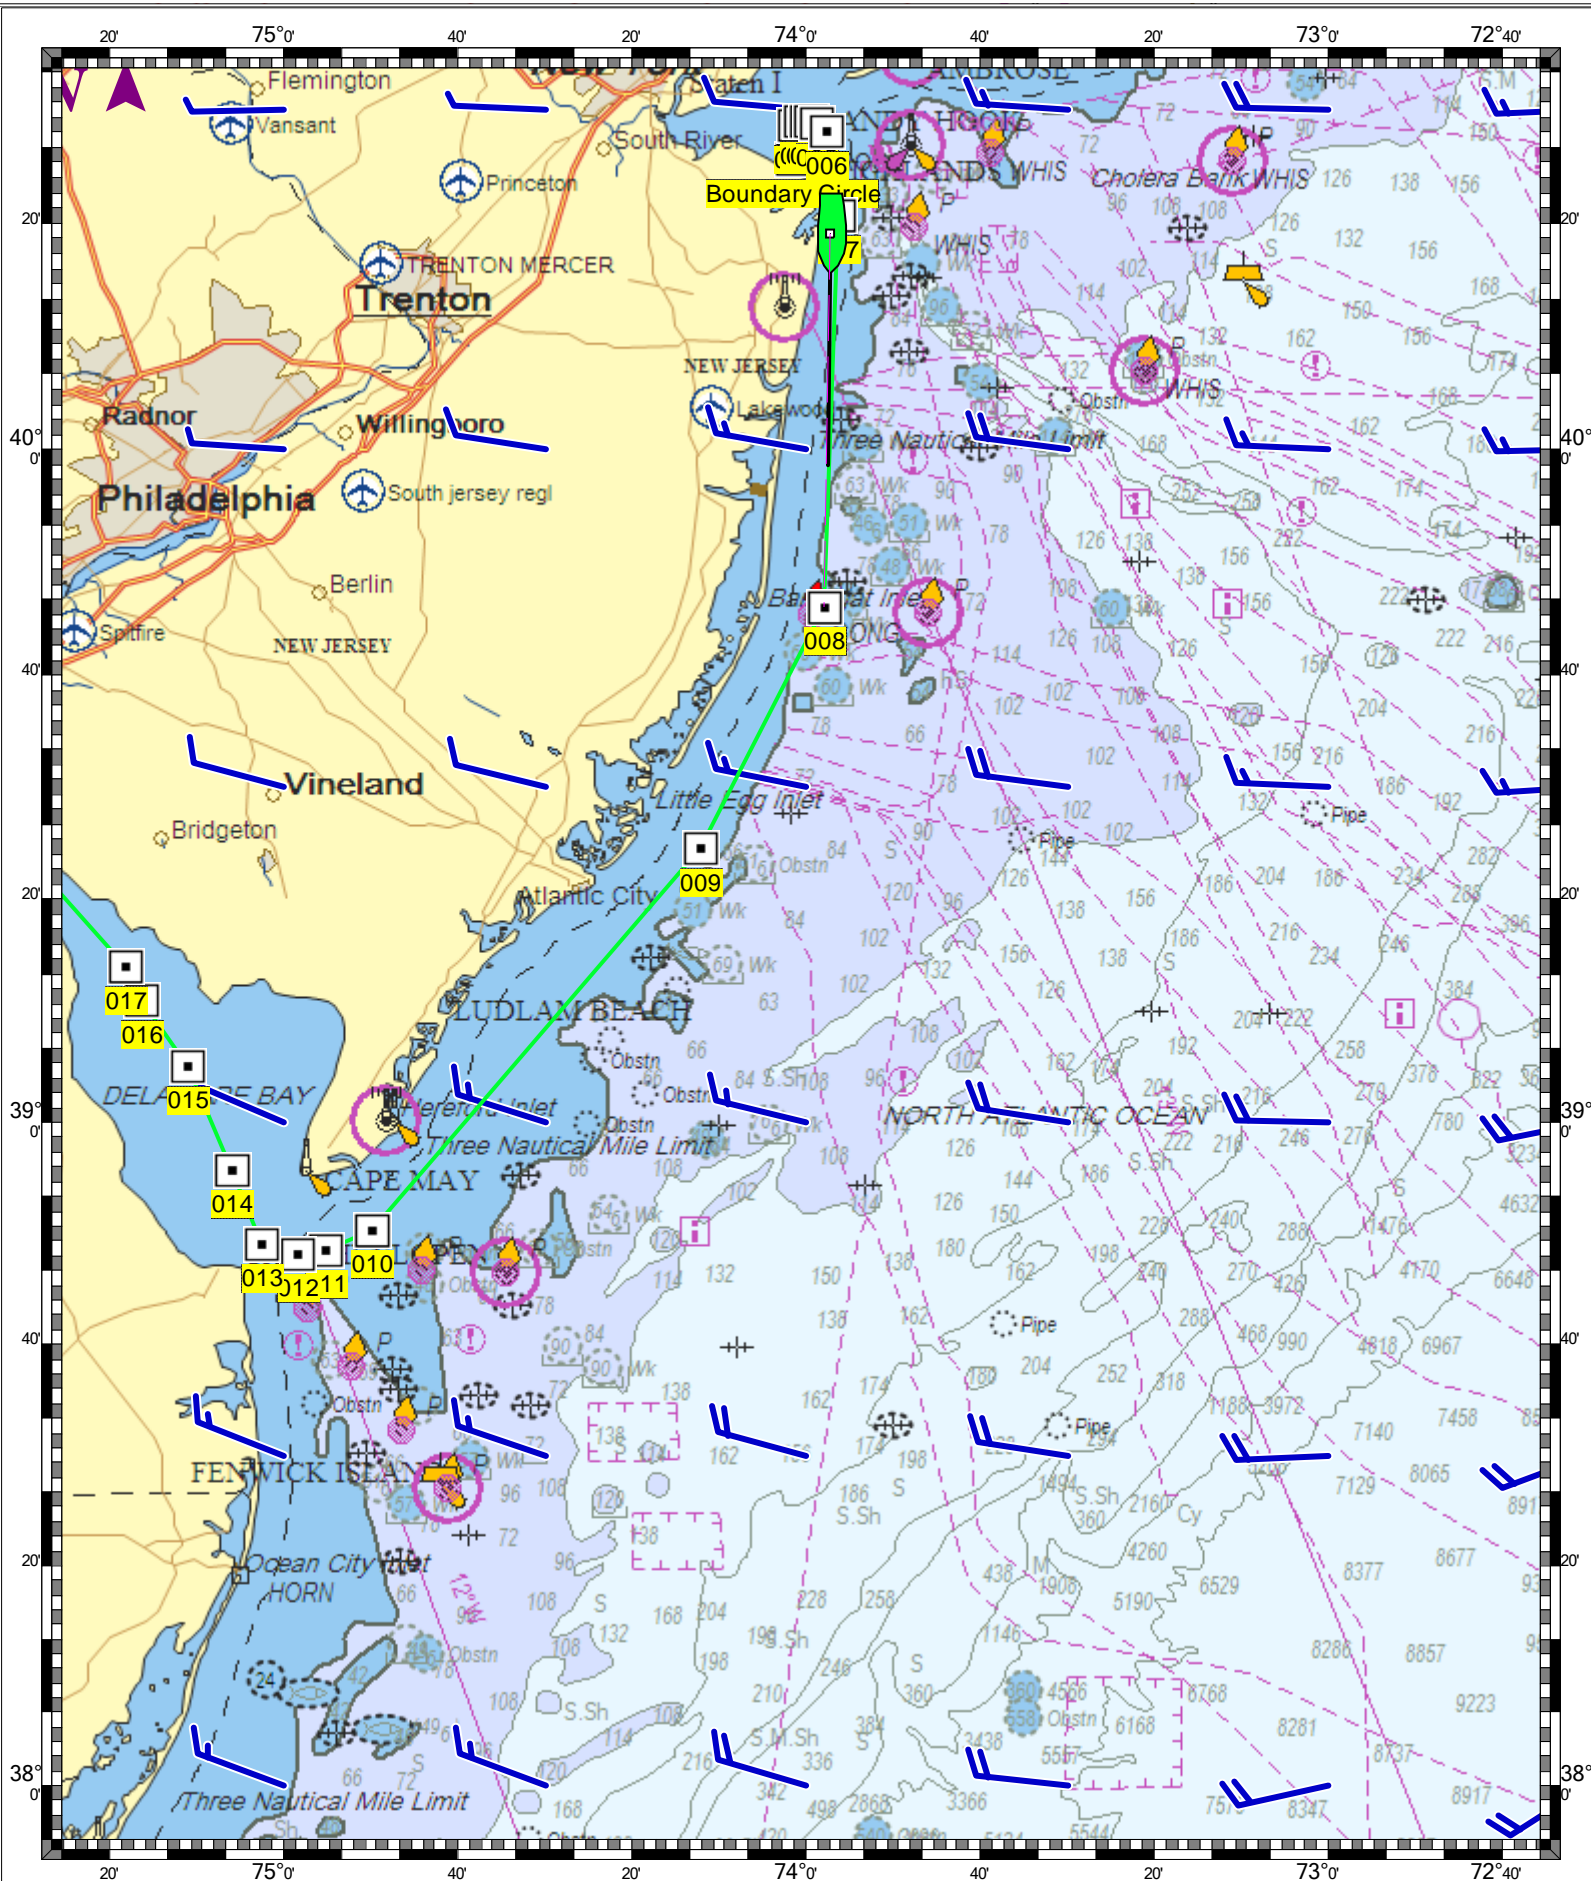

CAPE SABLE TO CAPE HATTERAS - 1 : 1,250,000
(MAX Pro World Charts - vector format) Chart #13003 - Depth Units: Feet

DO NOT USE FOR NAVIGATION
SOME NAVIGATION AIDS MAY NOT BE SHOWN