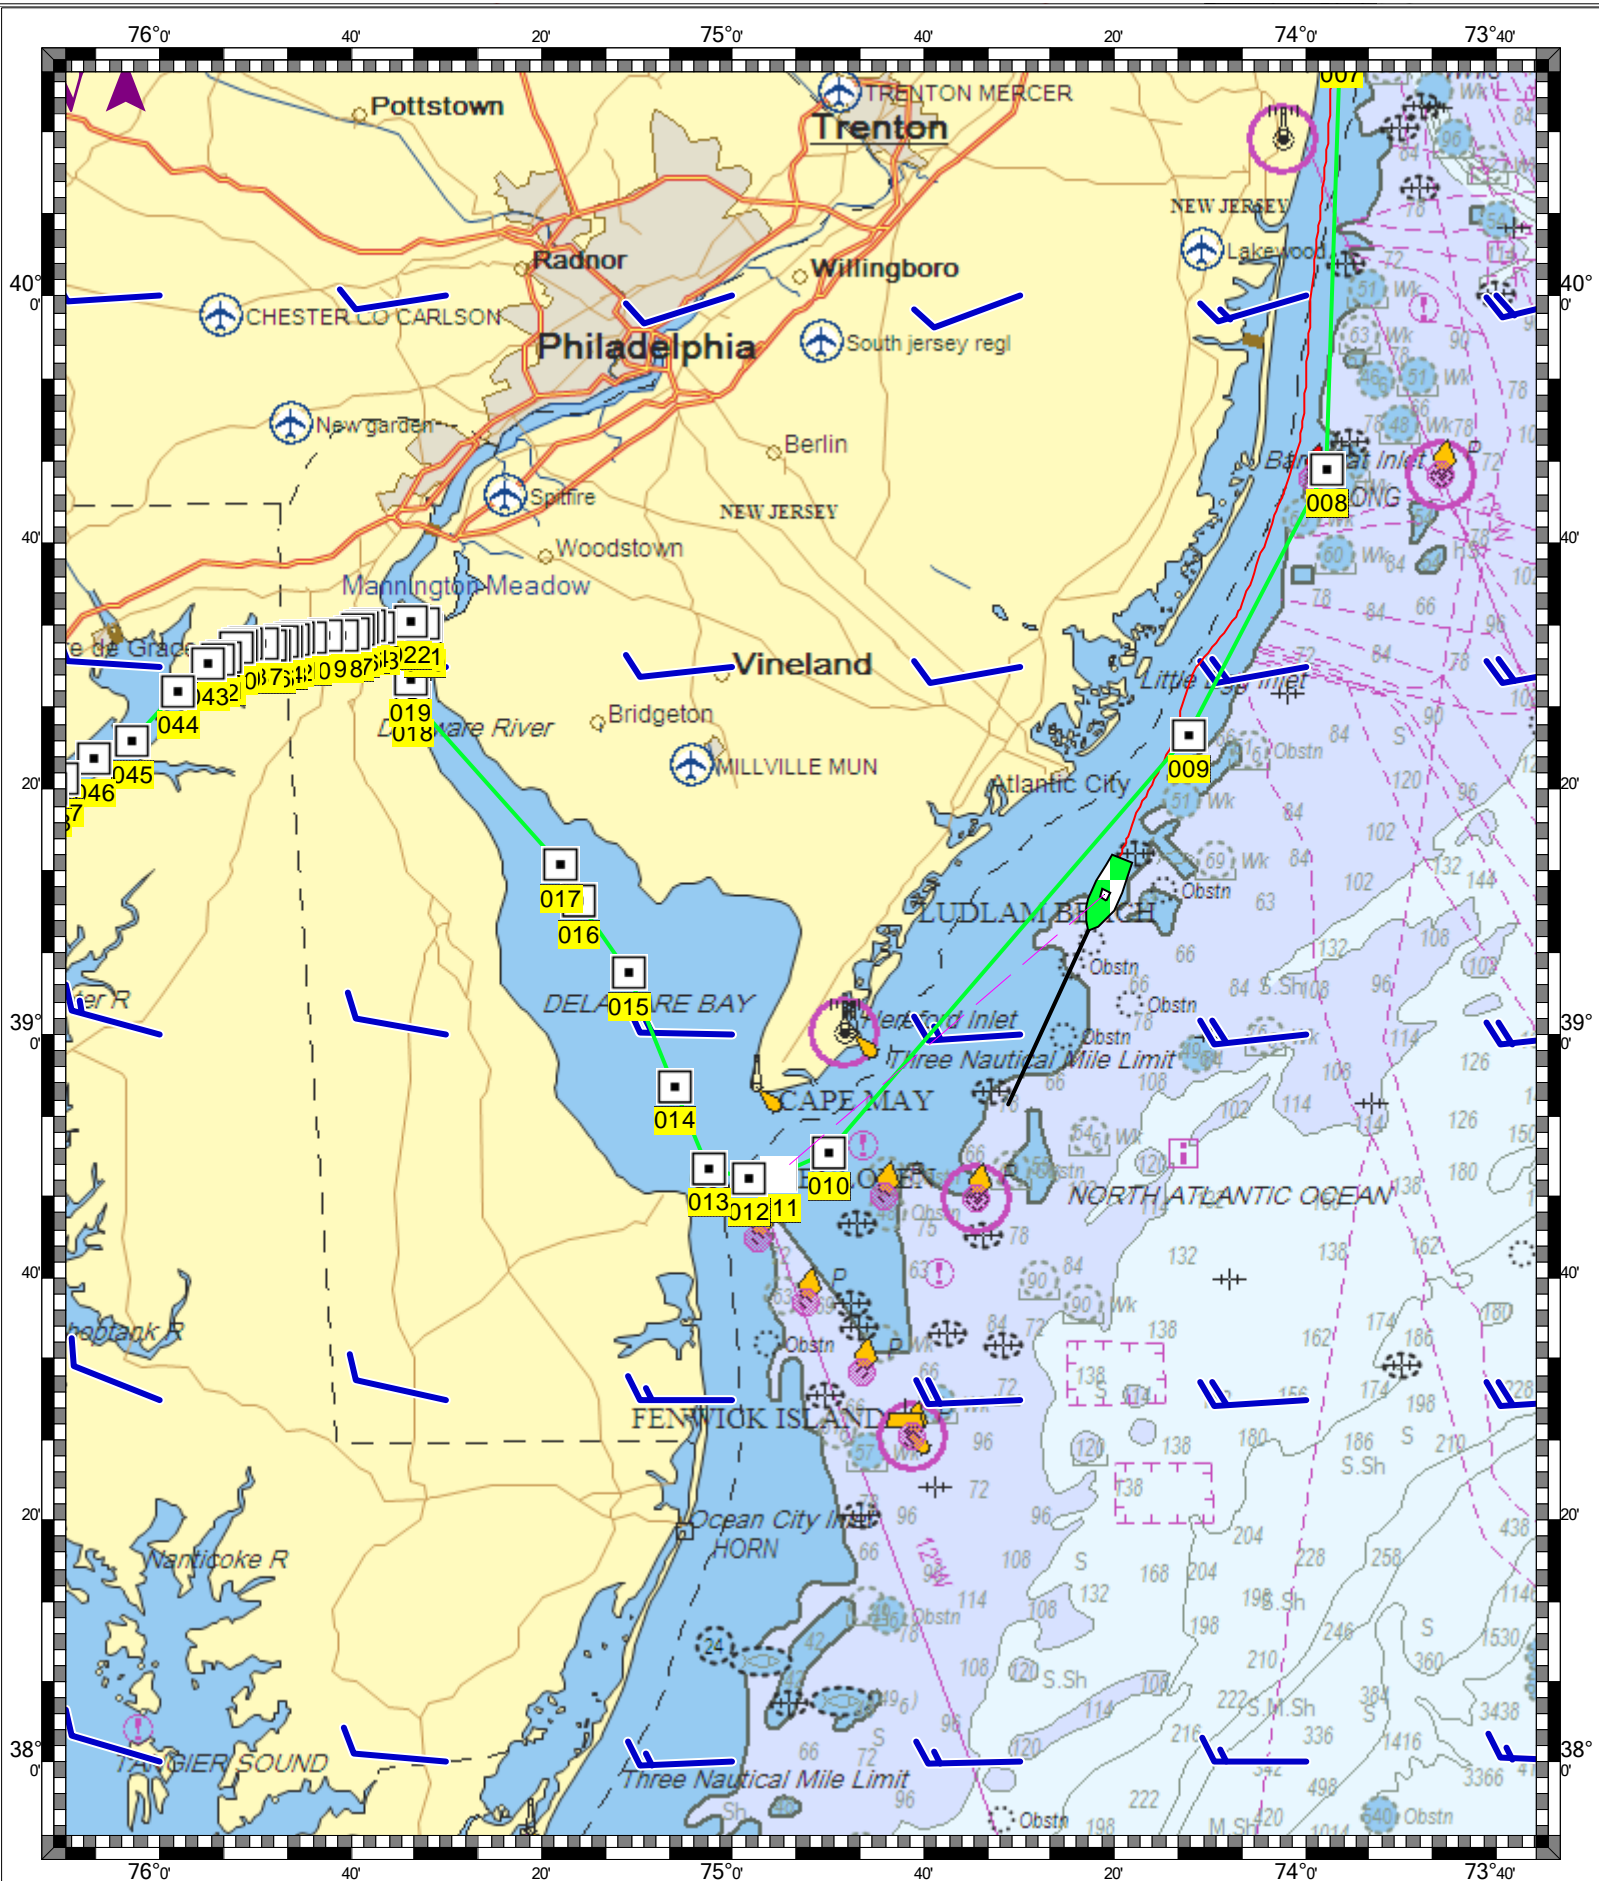

CAPE SABLE TO CAPE HATTERAS - 1 : 1,142,000
(MAX Pro World Charts - vector format) Chart #13003 - Depth Units: Feet

DO NOT USE FOR NAVIGATION
SOME NAVIGATION AIDS MAY NOT BE SHOWN