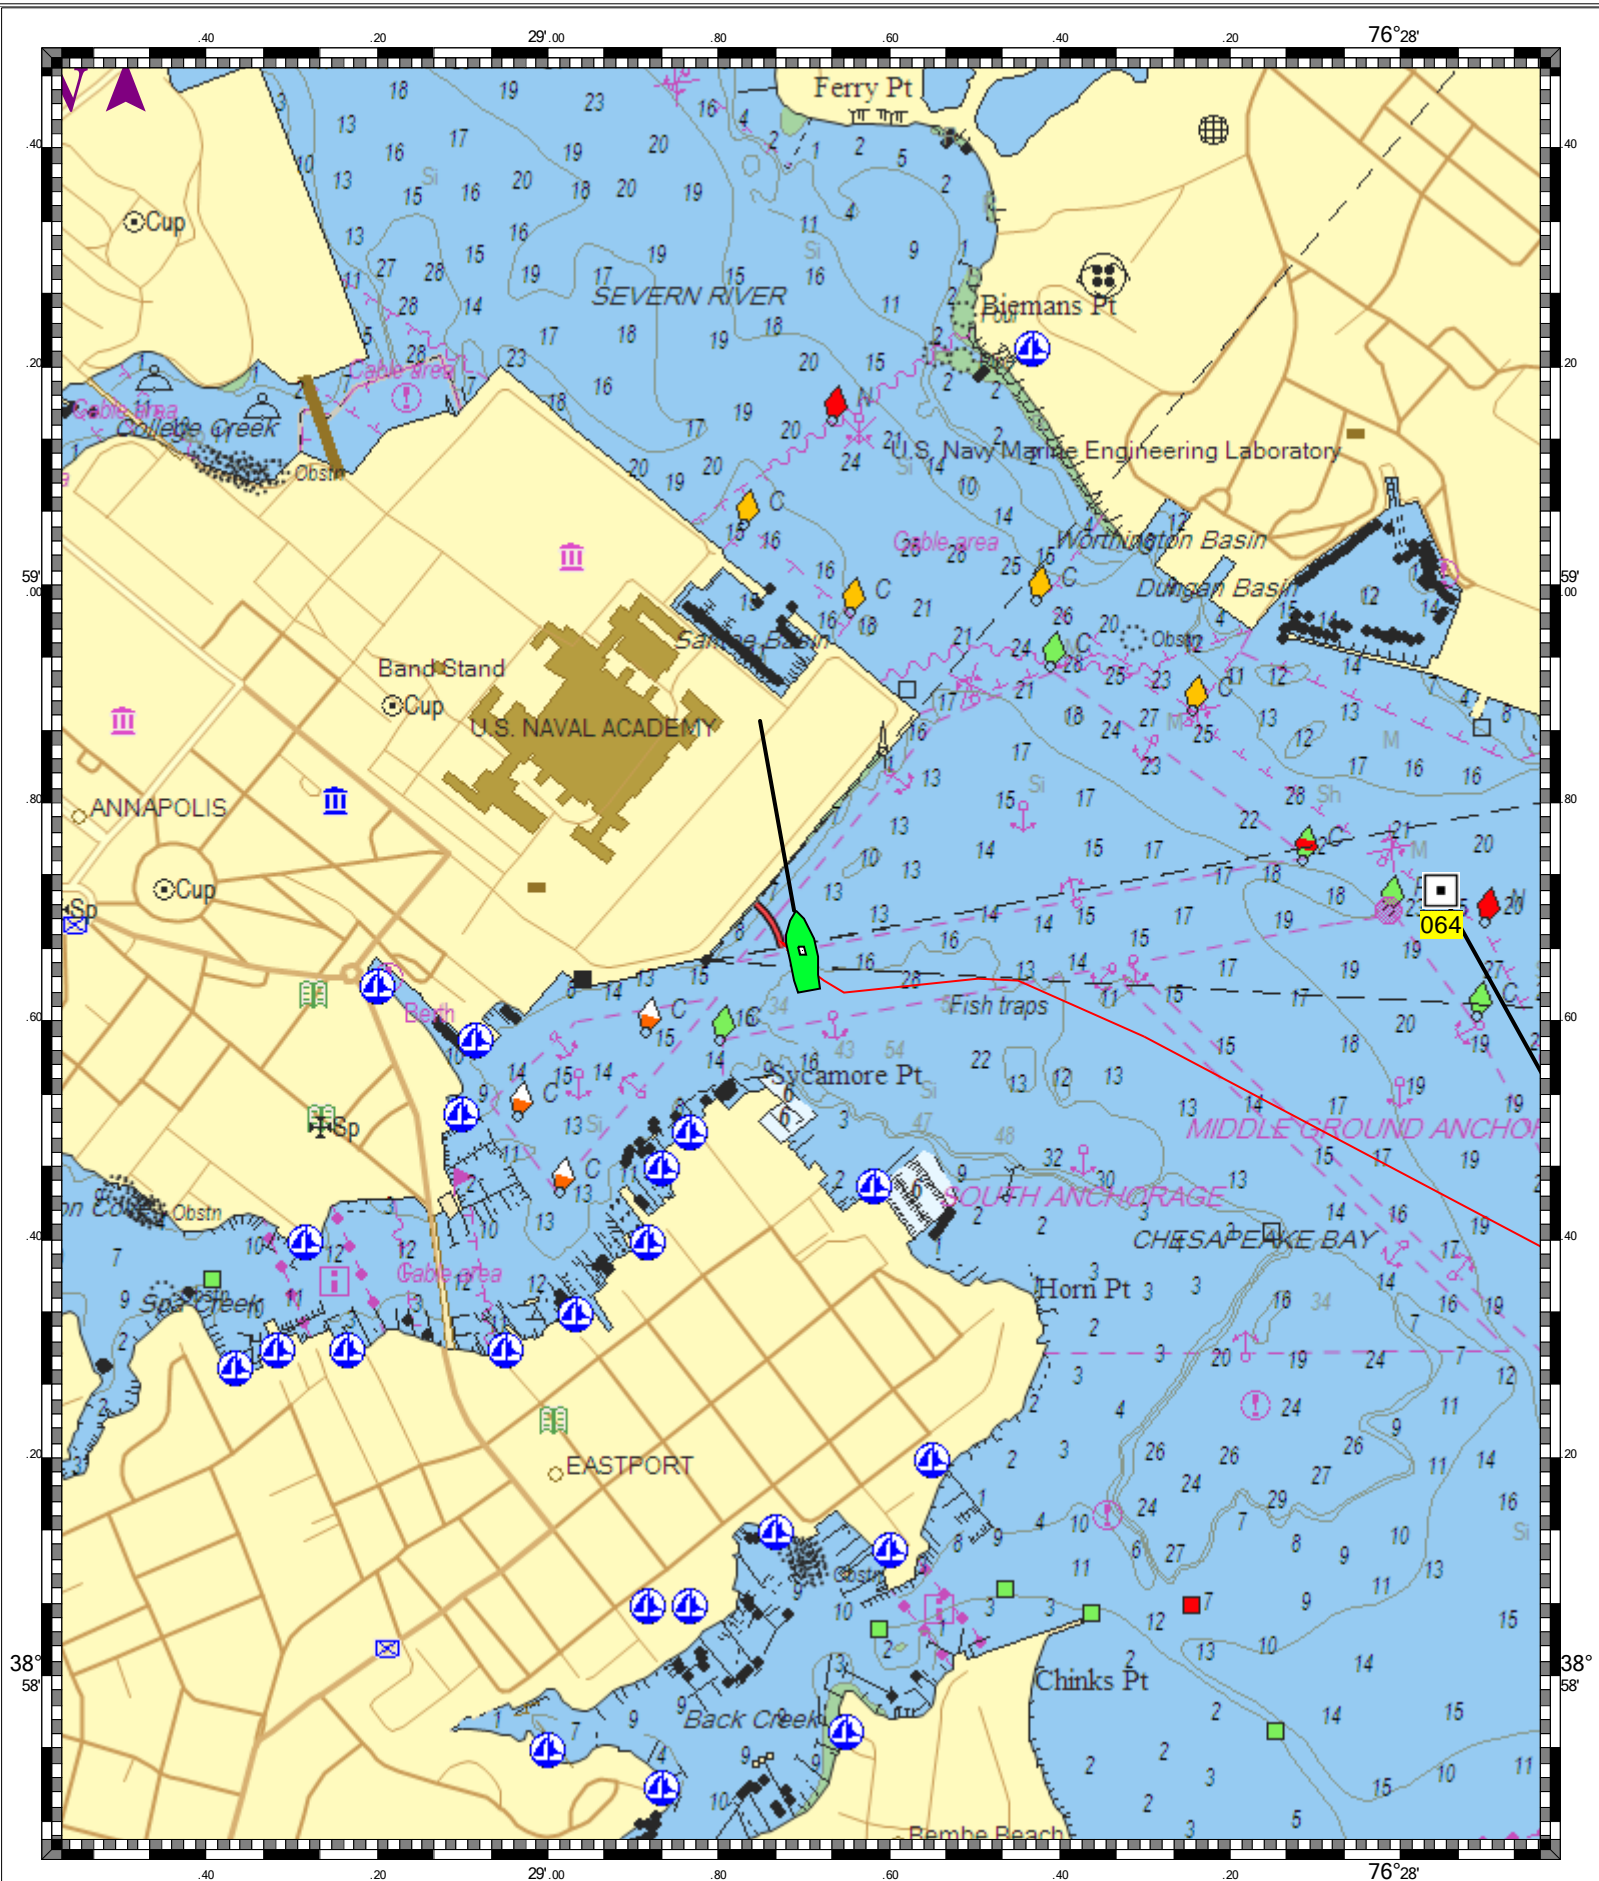

**ANNAPOLIS HARBOR - 1 : 12,800**  
**(MAX Pro World Charts - vector format) Chart #12283 - Depth Units: Feet**

DO NOT USE FOR NAVIGATION  
SOME NAVIGATION AIDS MAY NOT BE SHOWN

**MAX Pro World Chart - 1 : 3,270,000**  
**(MAX Pro World Charts - vector format) Chart #MAX Pro - Depth Units: Feet**

DO NOT USE FOR NAVIGATION  
SOME NAVIGATION AIDS MAY NOT BE SHOWN