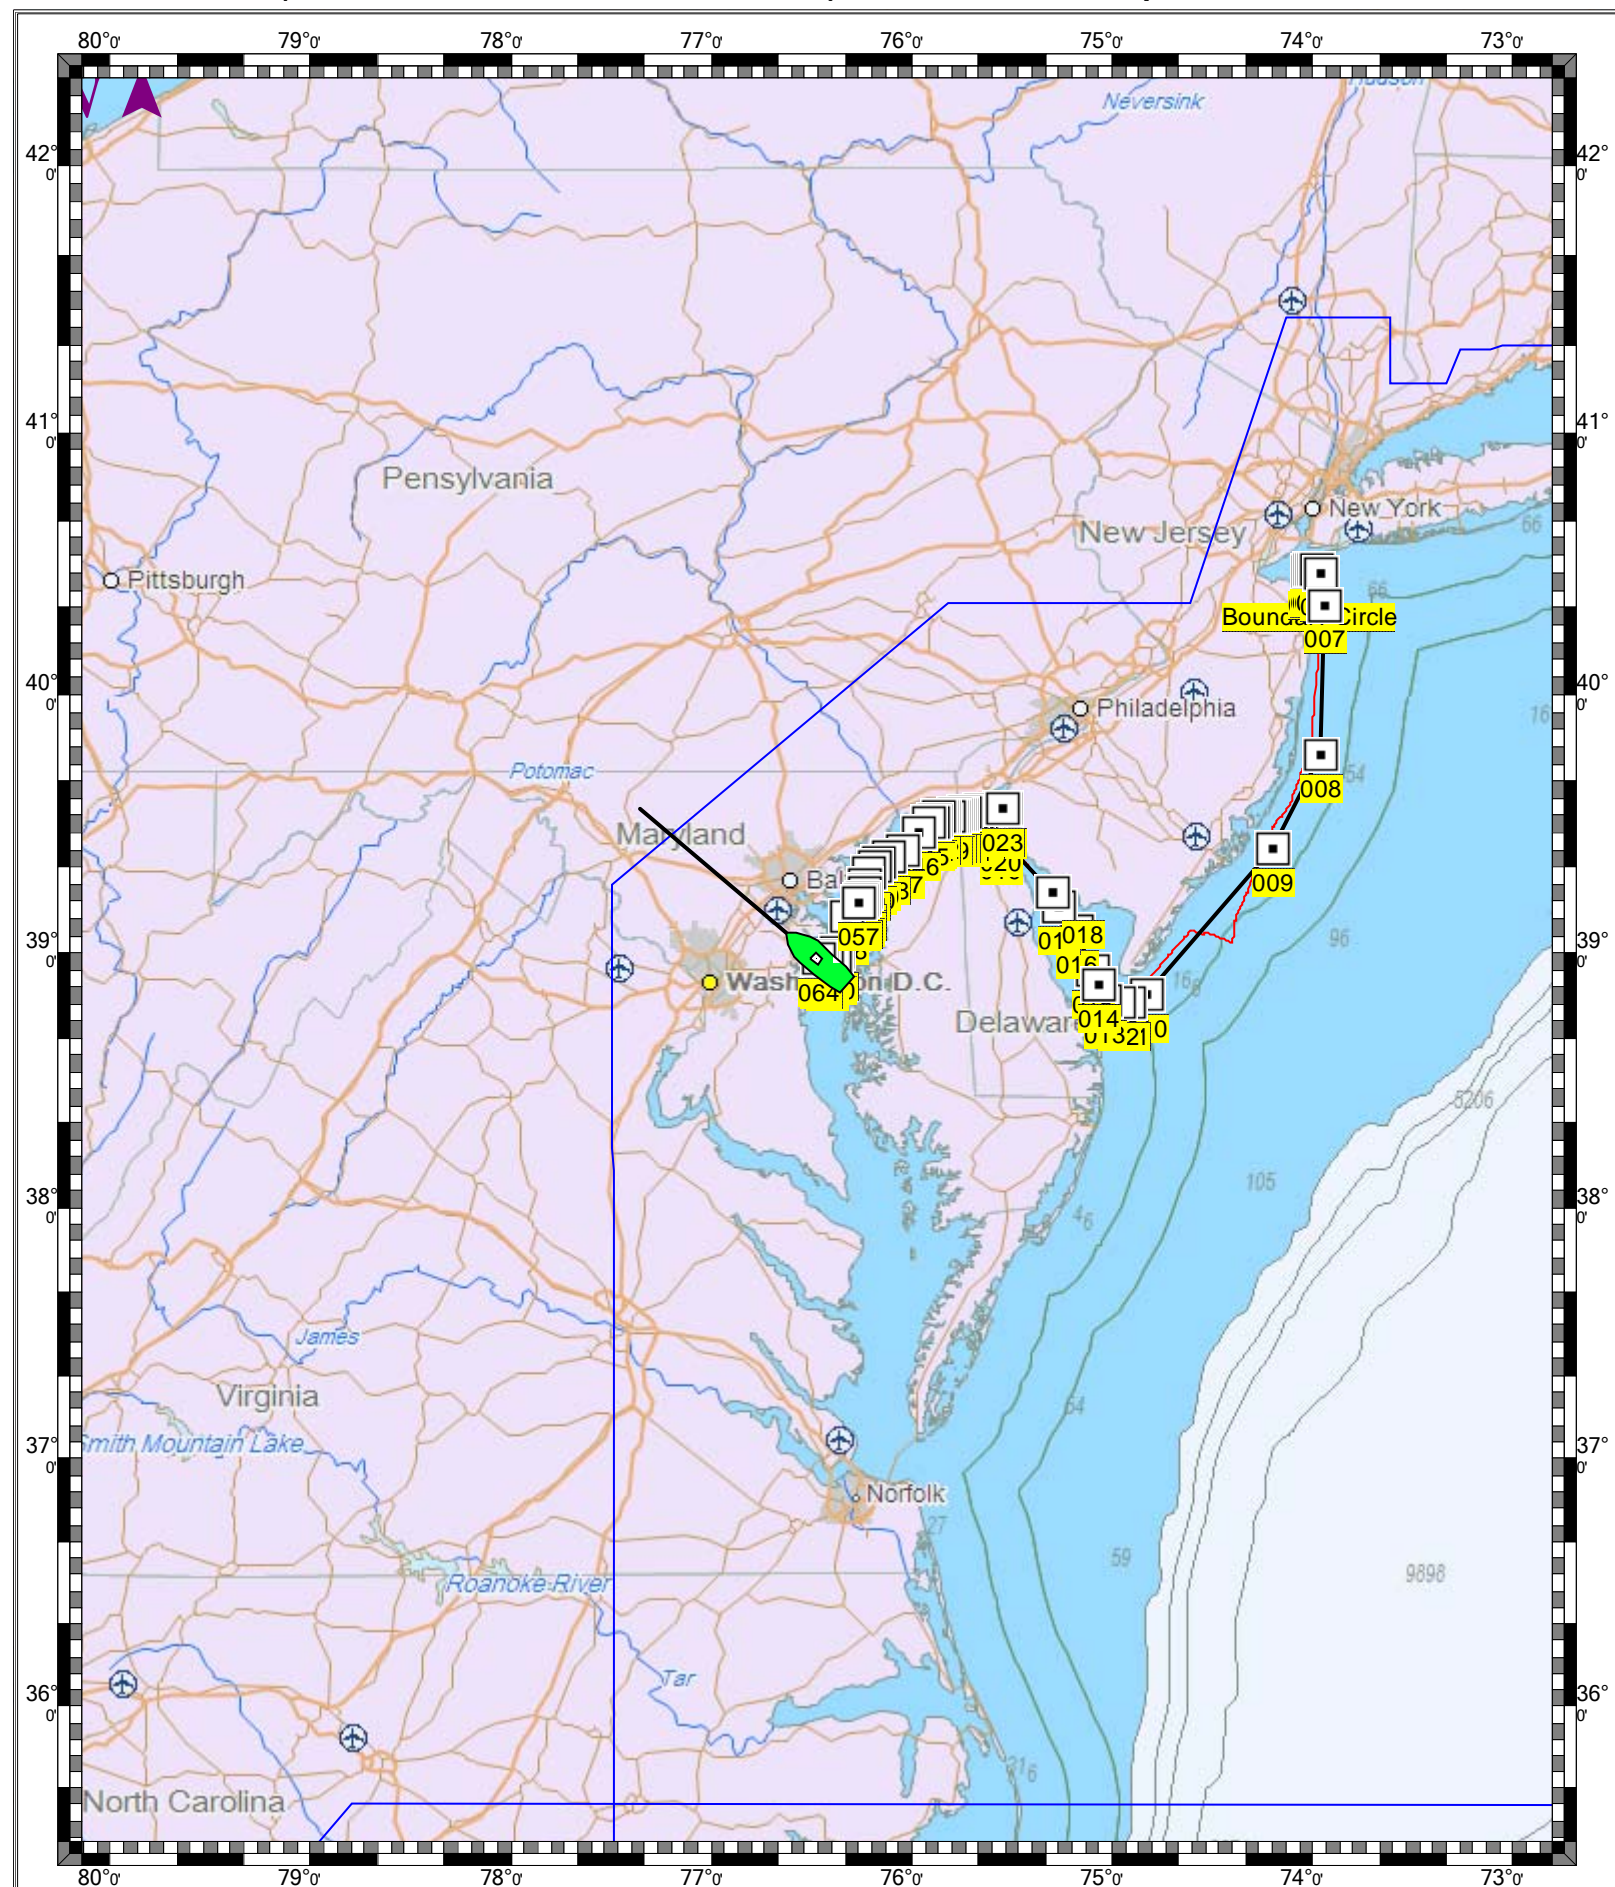

**ANNAPOLIS HARBOR - 1 : 12,800**  
**(MAX Pro World Charts - vector format) Chart #12283 - Depth Units: Feet**

DO NOT USE FOR NAVIGATION  
SOME NAVIGATION AIDS MAY NOT BE SHOWN

**MAX Pro World Chart - 1 : 3,270,000**  
**(MAX Pro World Charts - vector format) Chart #MAX Pro - Depth Units: Feet**

DO NOT USE FOR NAVIGATION  
SOME NAVIGATION AIDS MAY NOT BE SHOWN