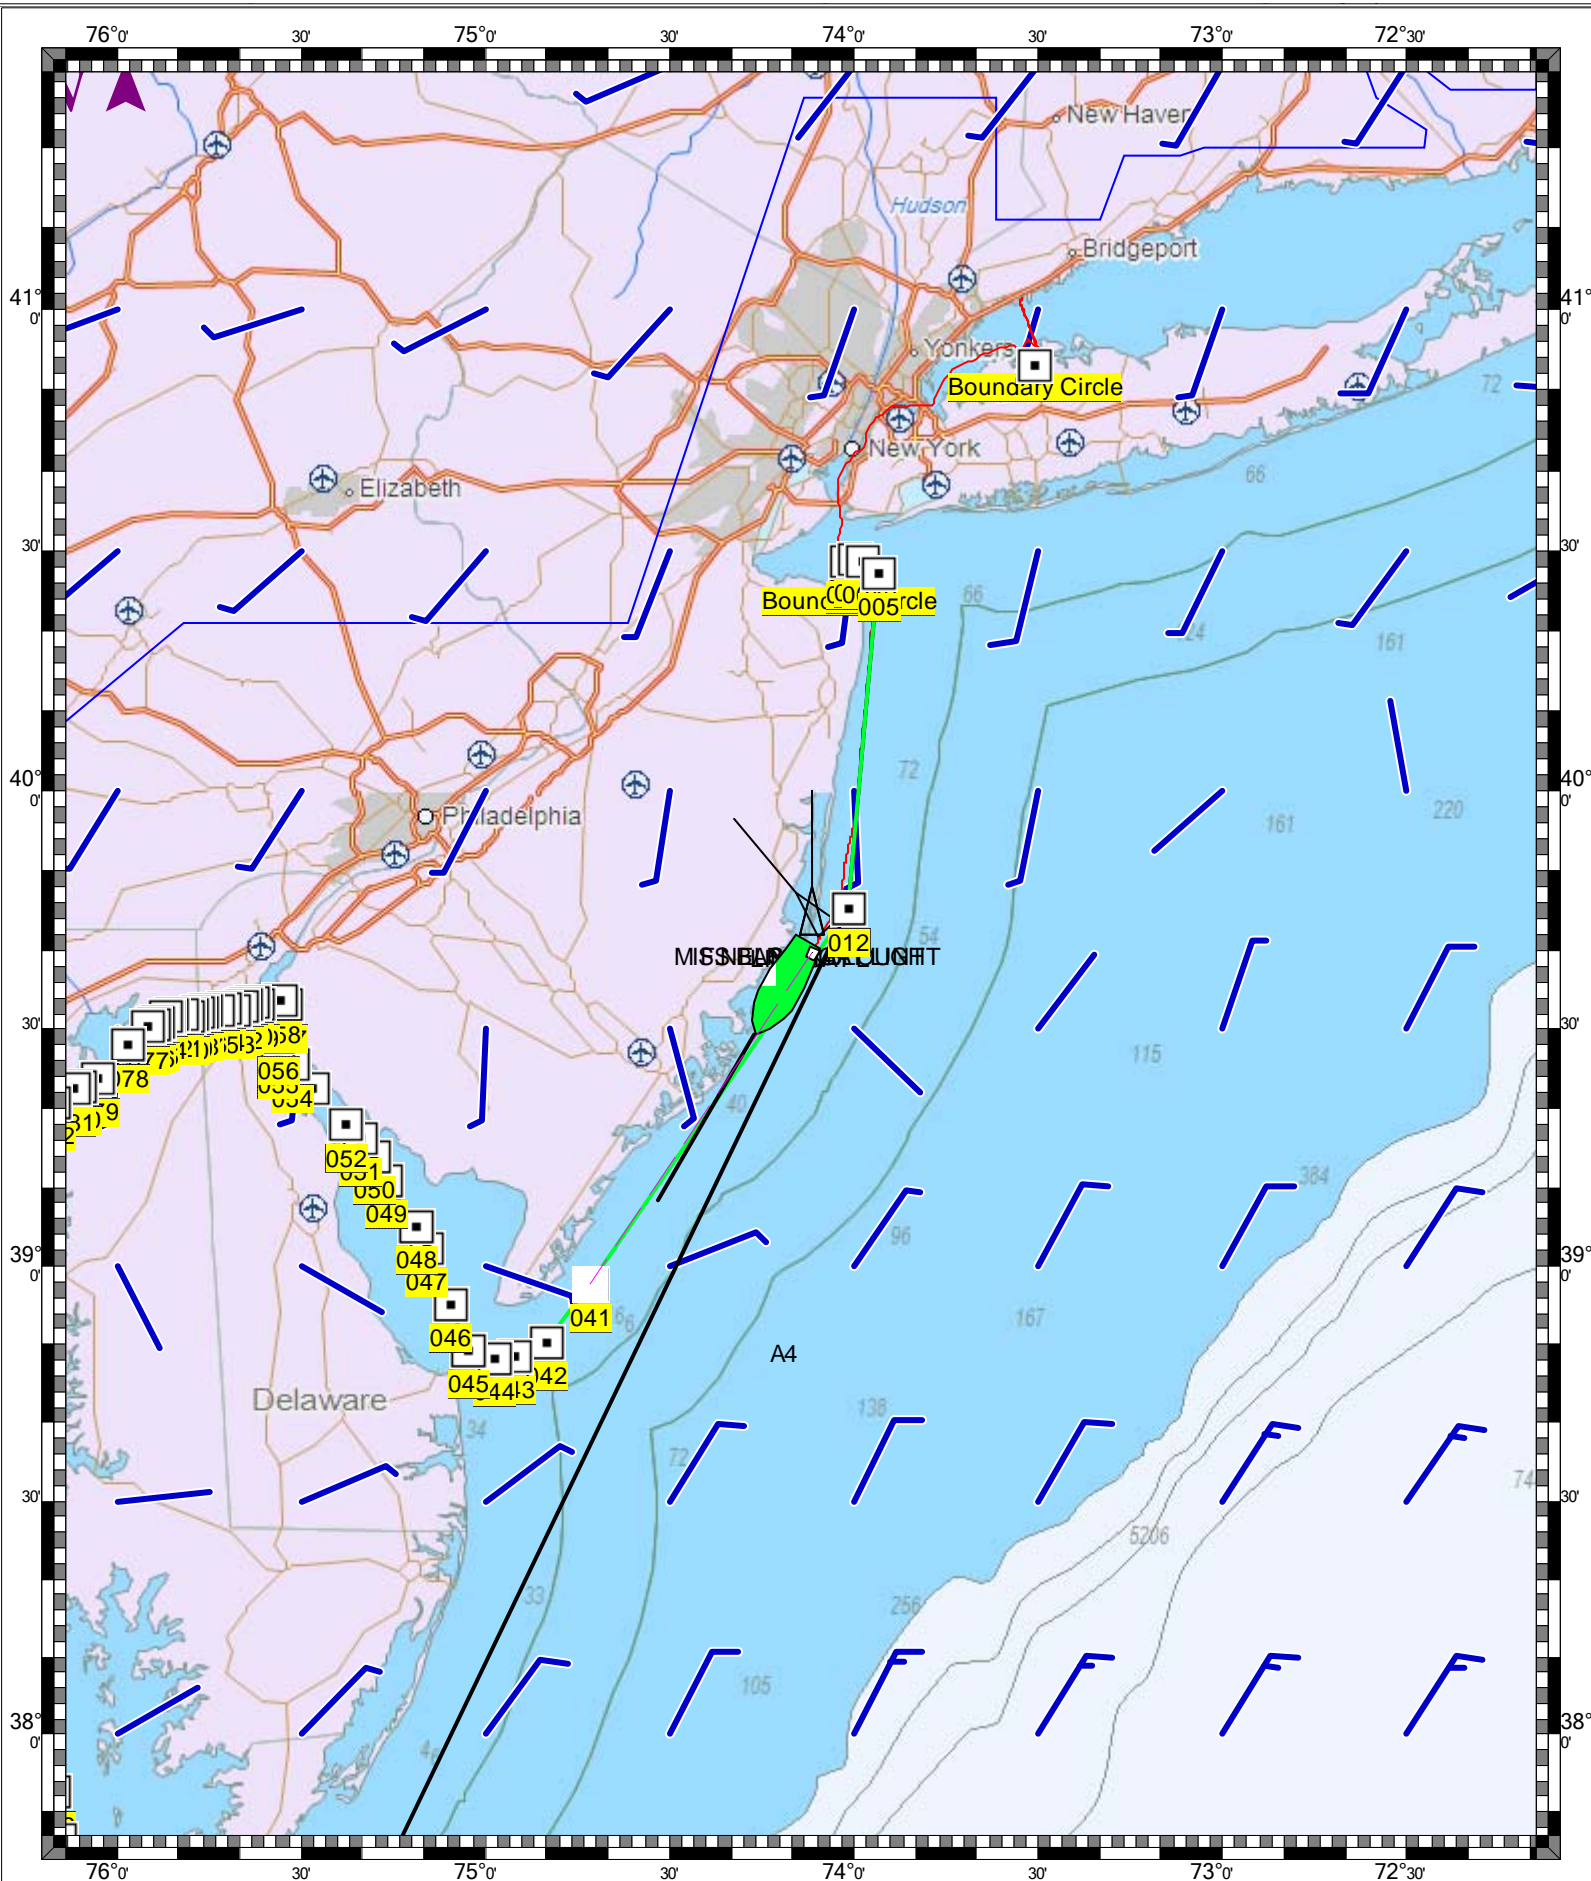

MAX Pro World Chart - 1 : 1,760,000
(MAX Pro World Charts - vector format) Chart #MAX Pro - Depth Units: Feet

DO NOT USE FOR NAVIGATION
SOME NAVIGATION AIDS MAY NOT BE SHOWN