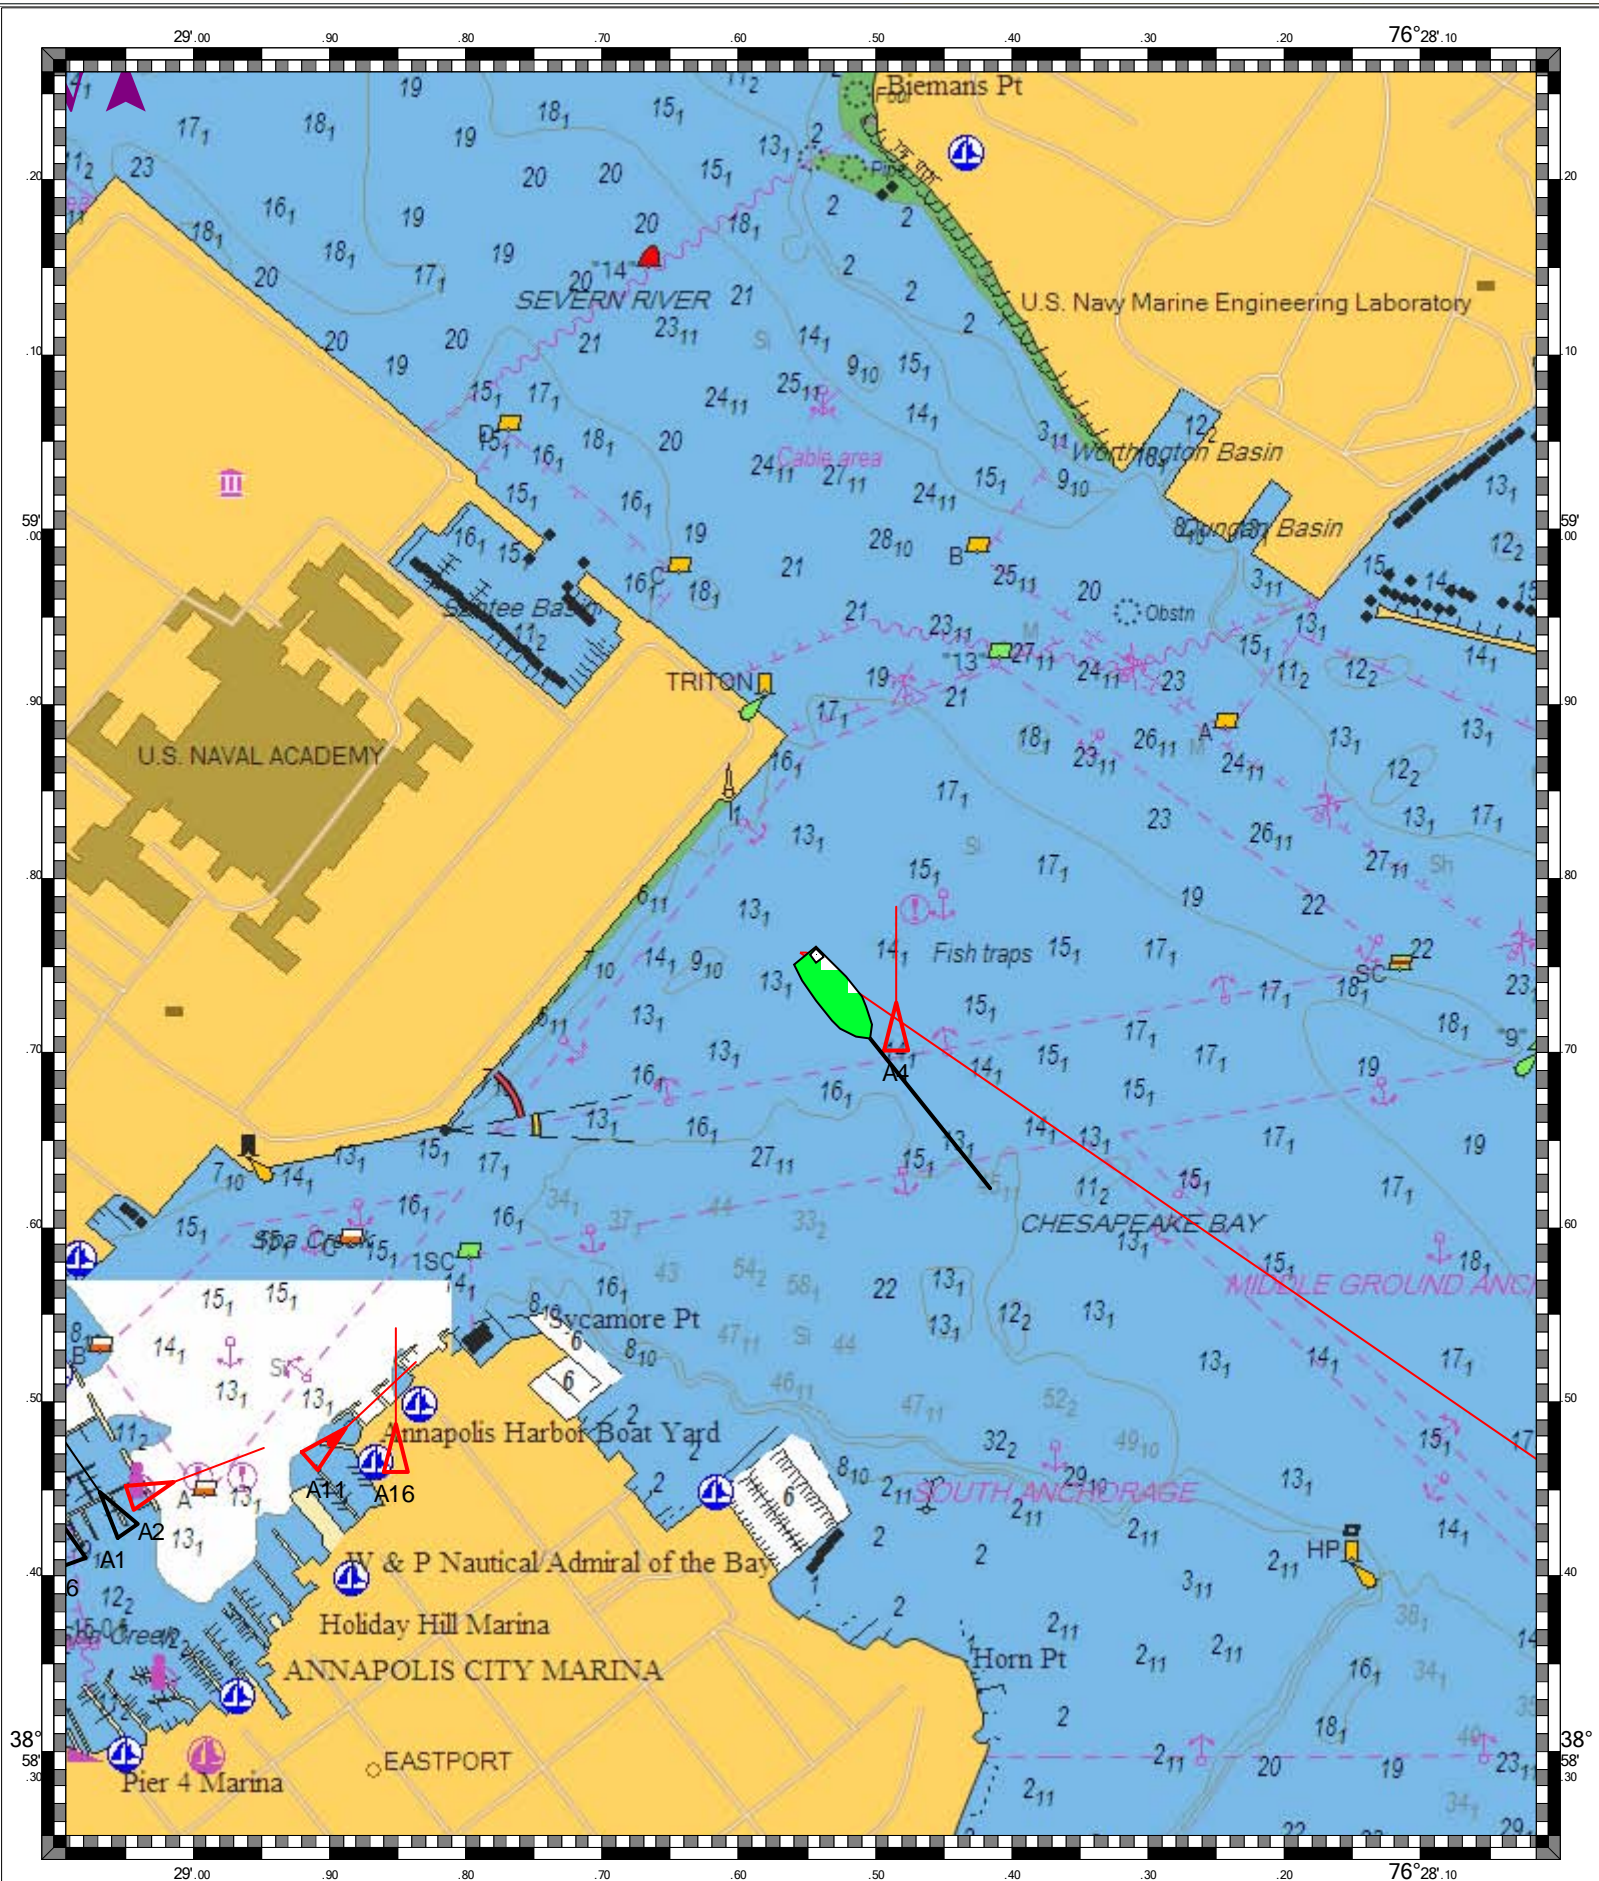

ANNAPOLIS HARBOR - 1 : 8,000
(MAX Pro World Charts - vector format) Chart #12283 - Depth Units: Feet

ANNAPOLIS HARBOR - 1 : 32,000
(MAX Pro World Charts - vector format) Chart #12283 - Depth Units: Feet

DO NOT USE FOR NAVIGATION
SOME NAVIGATION AIDS MAY NOT BE SHOWN