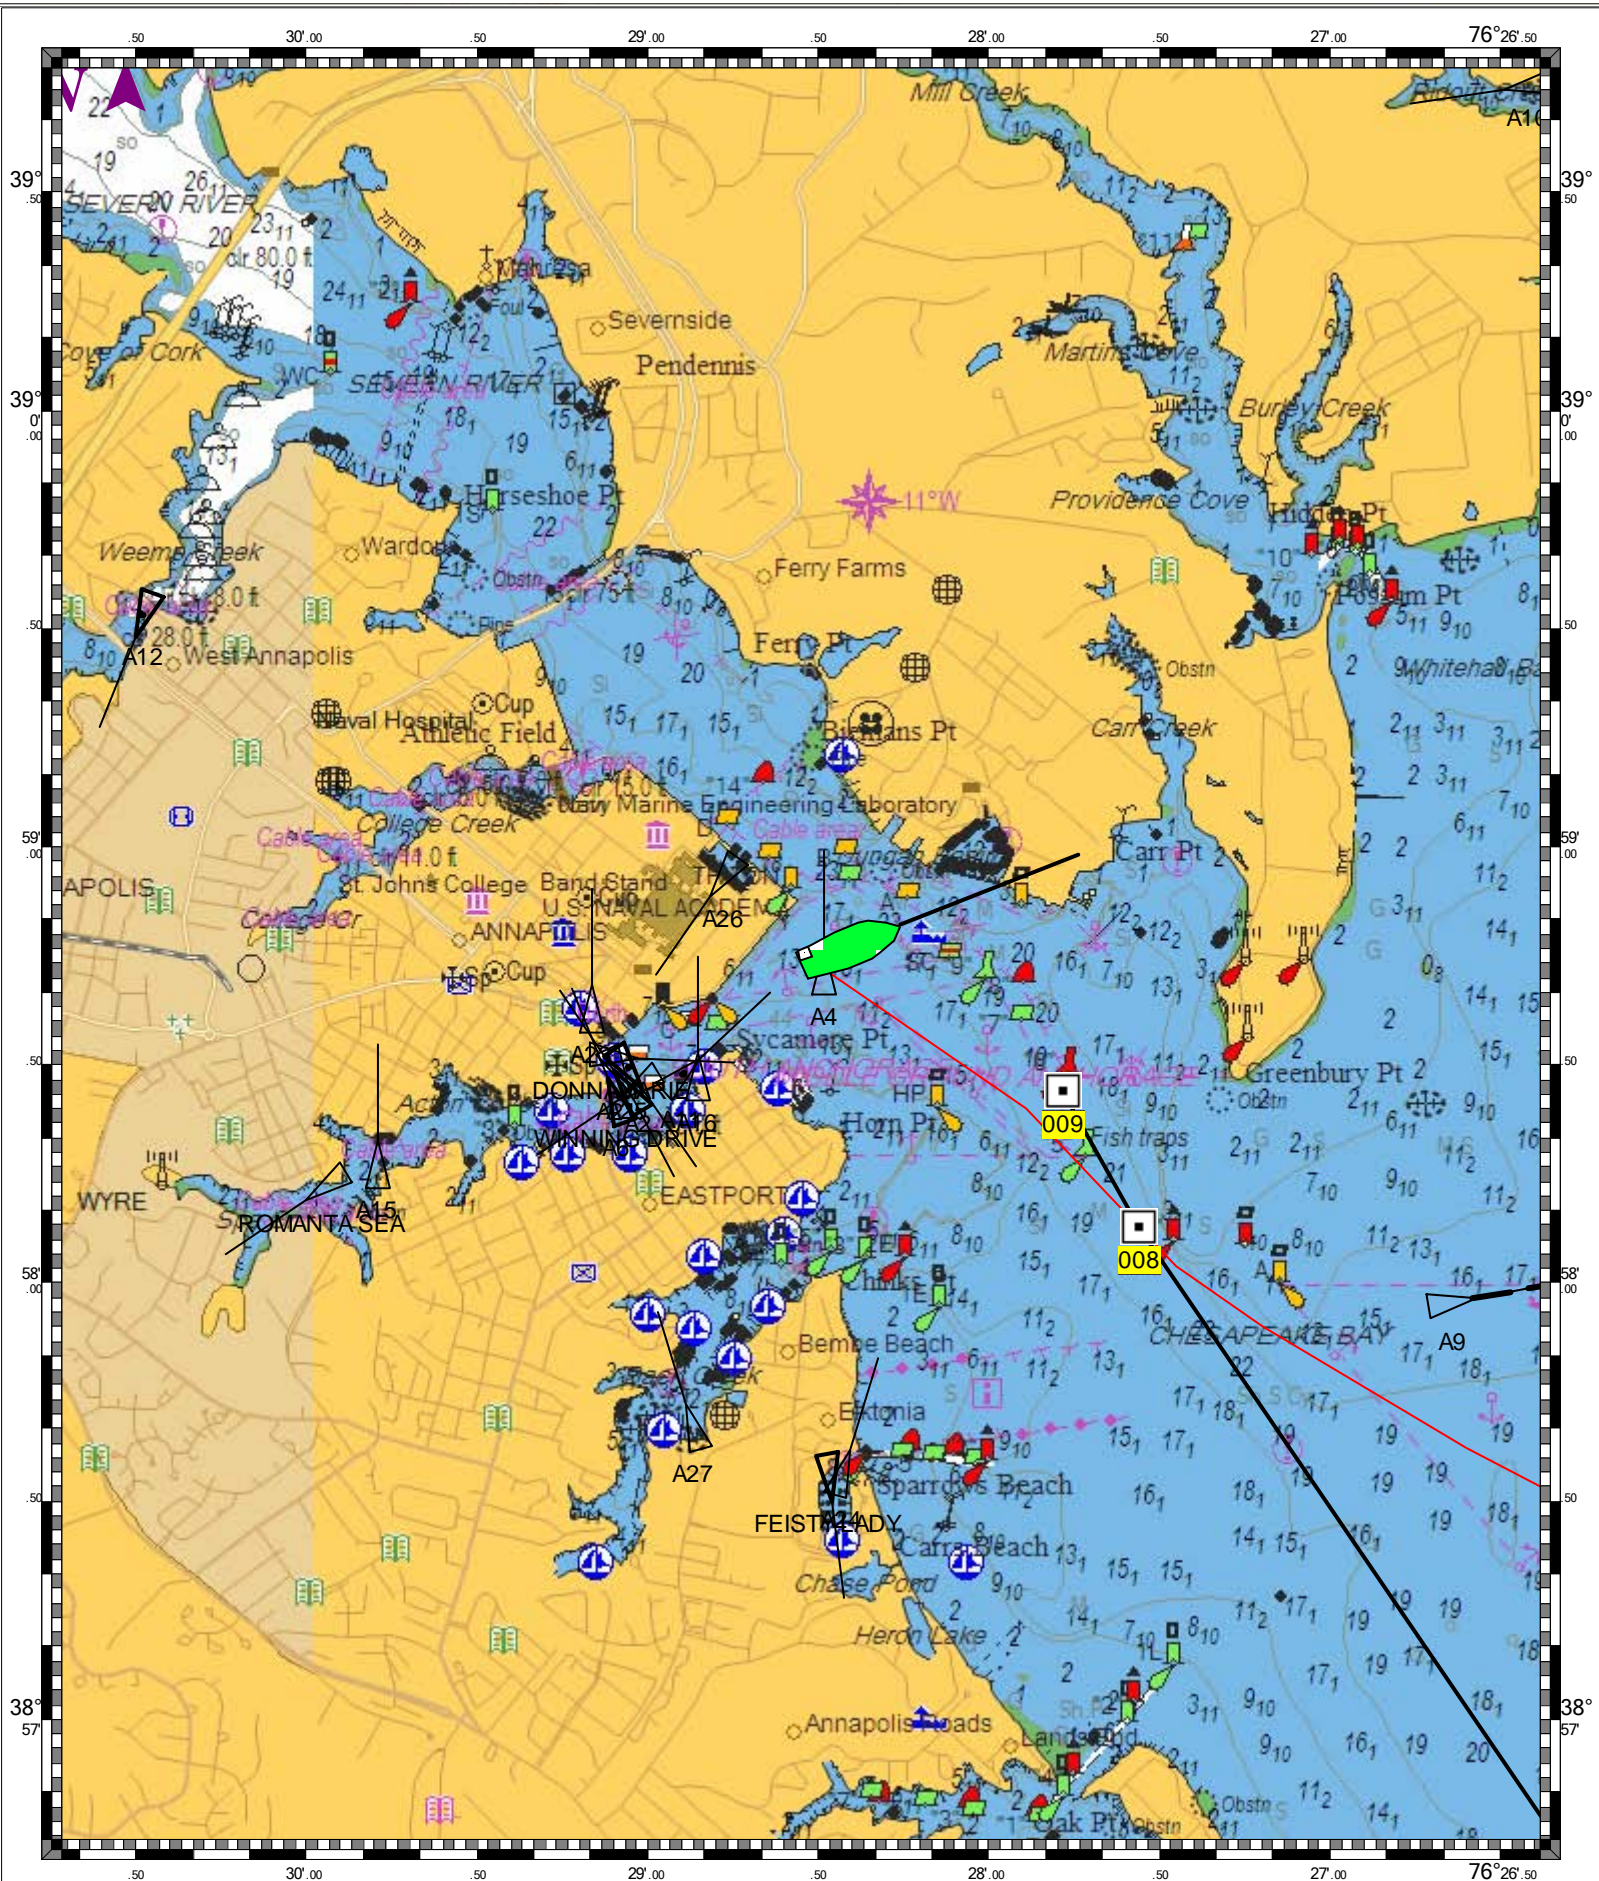

ANNAPOLIS HARBOR - 1 : 8,000
(MAX Pro World Charts - vector format) Chart #12283 - Depth Units: Feet

ANNAPOLIS HARBOR - 1 : 32,000
(MAX Pro World Charts - vector format) Chart #12283 - Depth Units: Feet

DO NOT USE FOR NAVIGATION
SOME NAVIGATION AIDS MAY NOT BE SHOWN