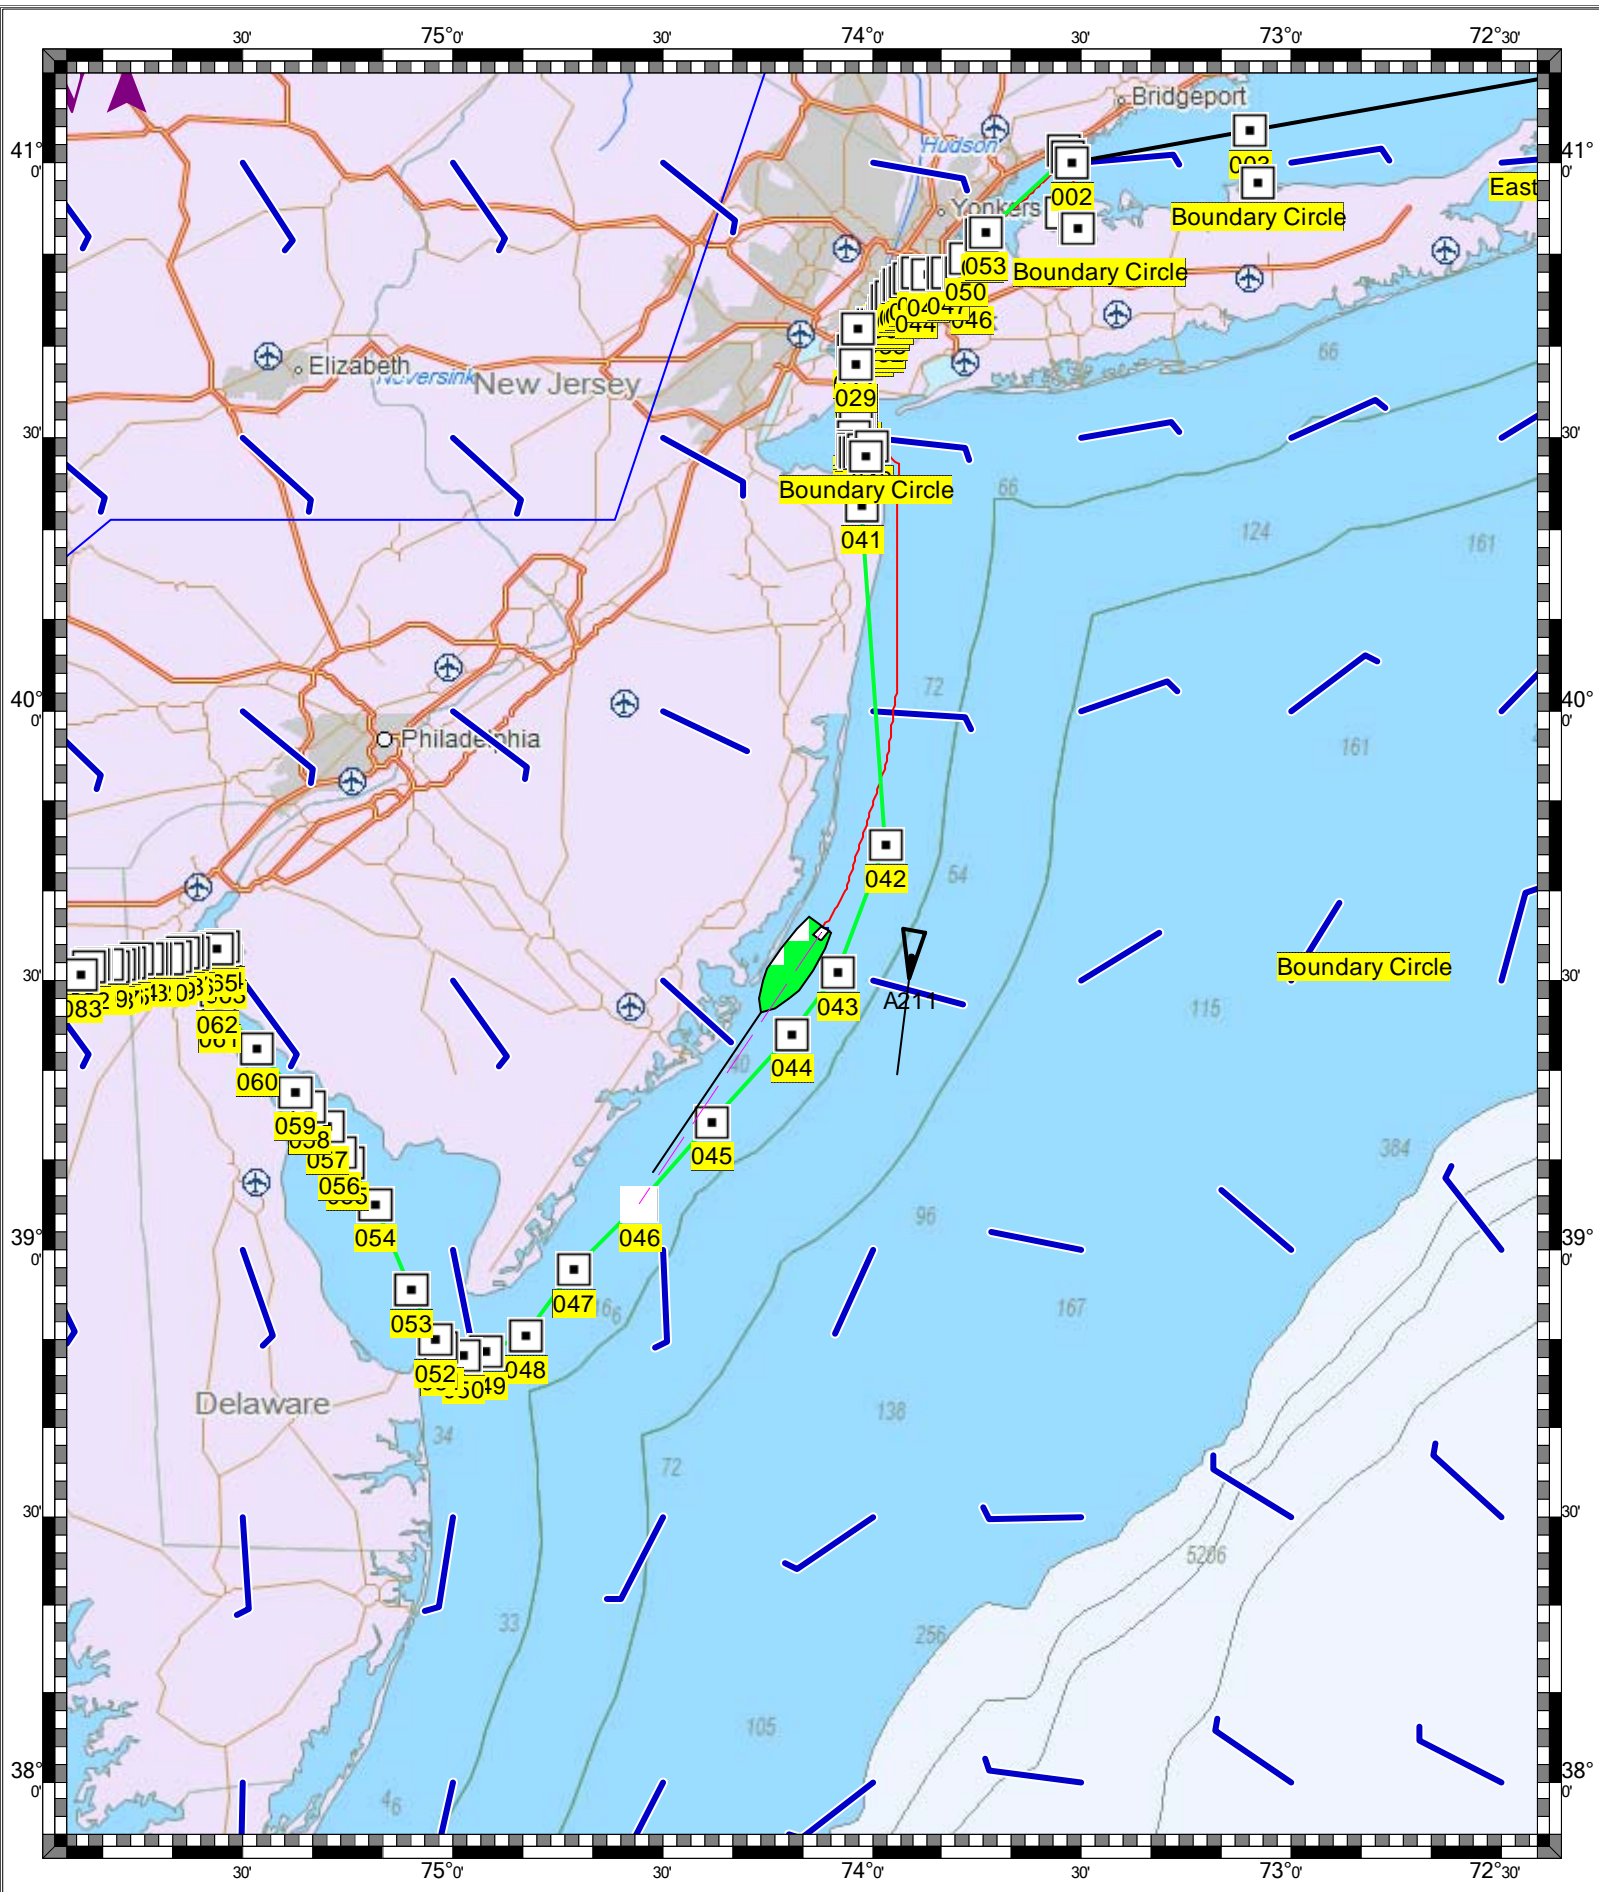

MAX Pro World Chart - 1 : 1,550,000
(MAX Pro World Charts - vector format) Chart #MAX Pro - Depth Units: Feet

DO NOT USE FOR NAVIGATION
SOME NAVIGATION AIDS MAY NOT BE SHOWN