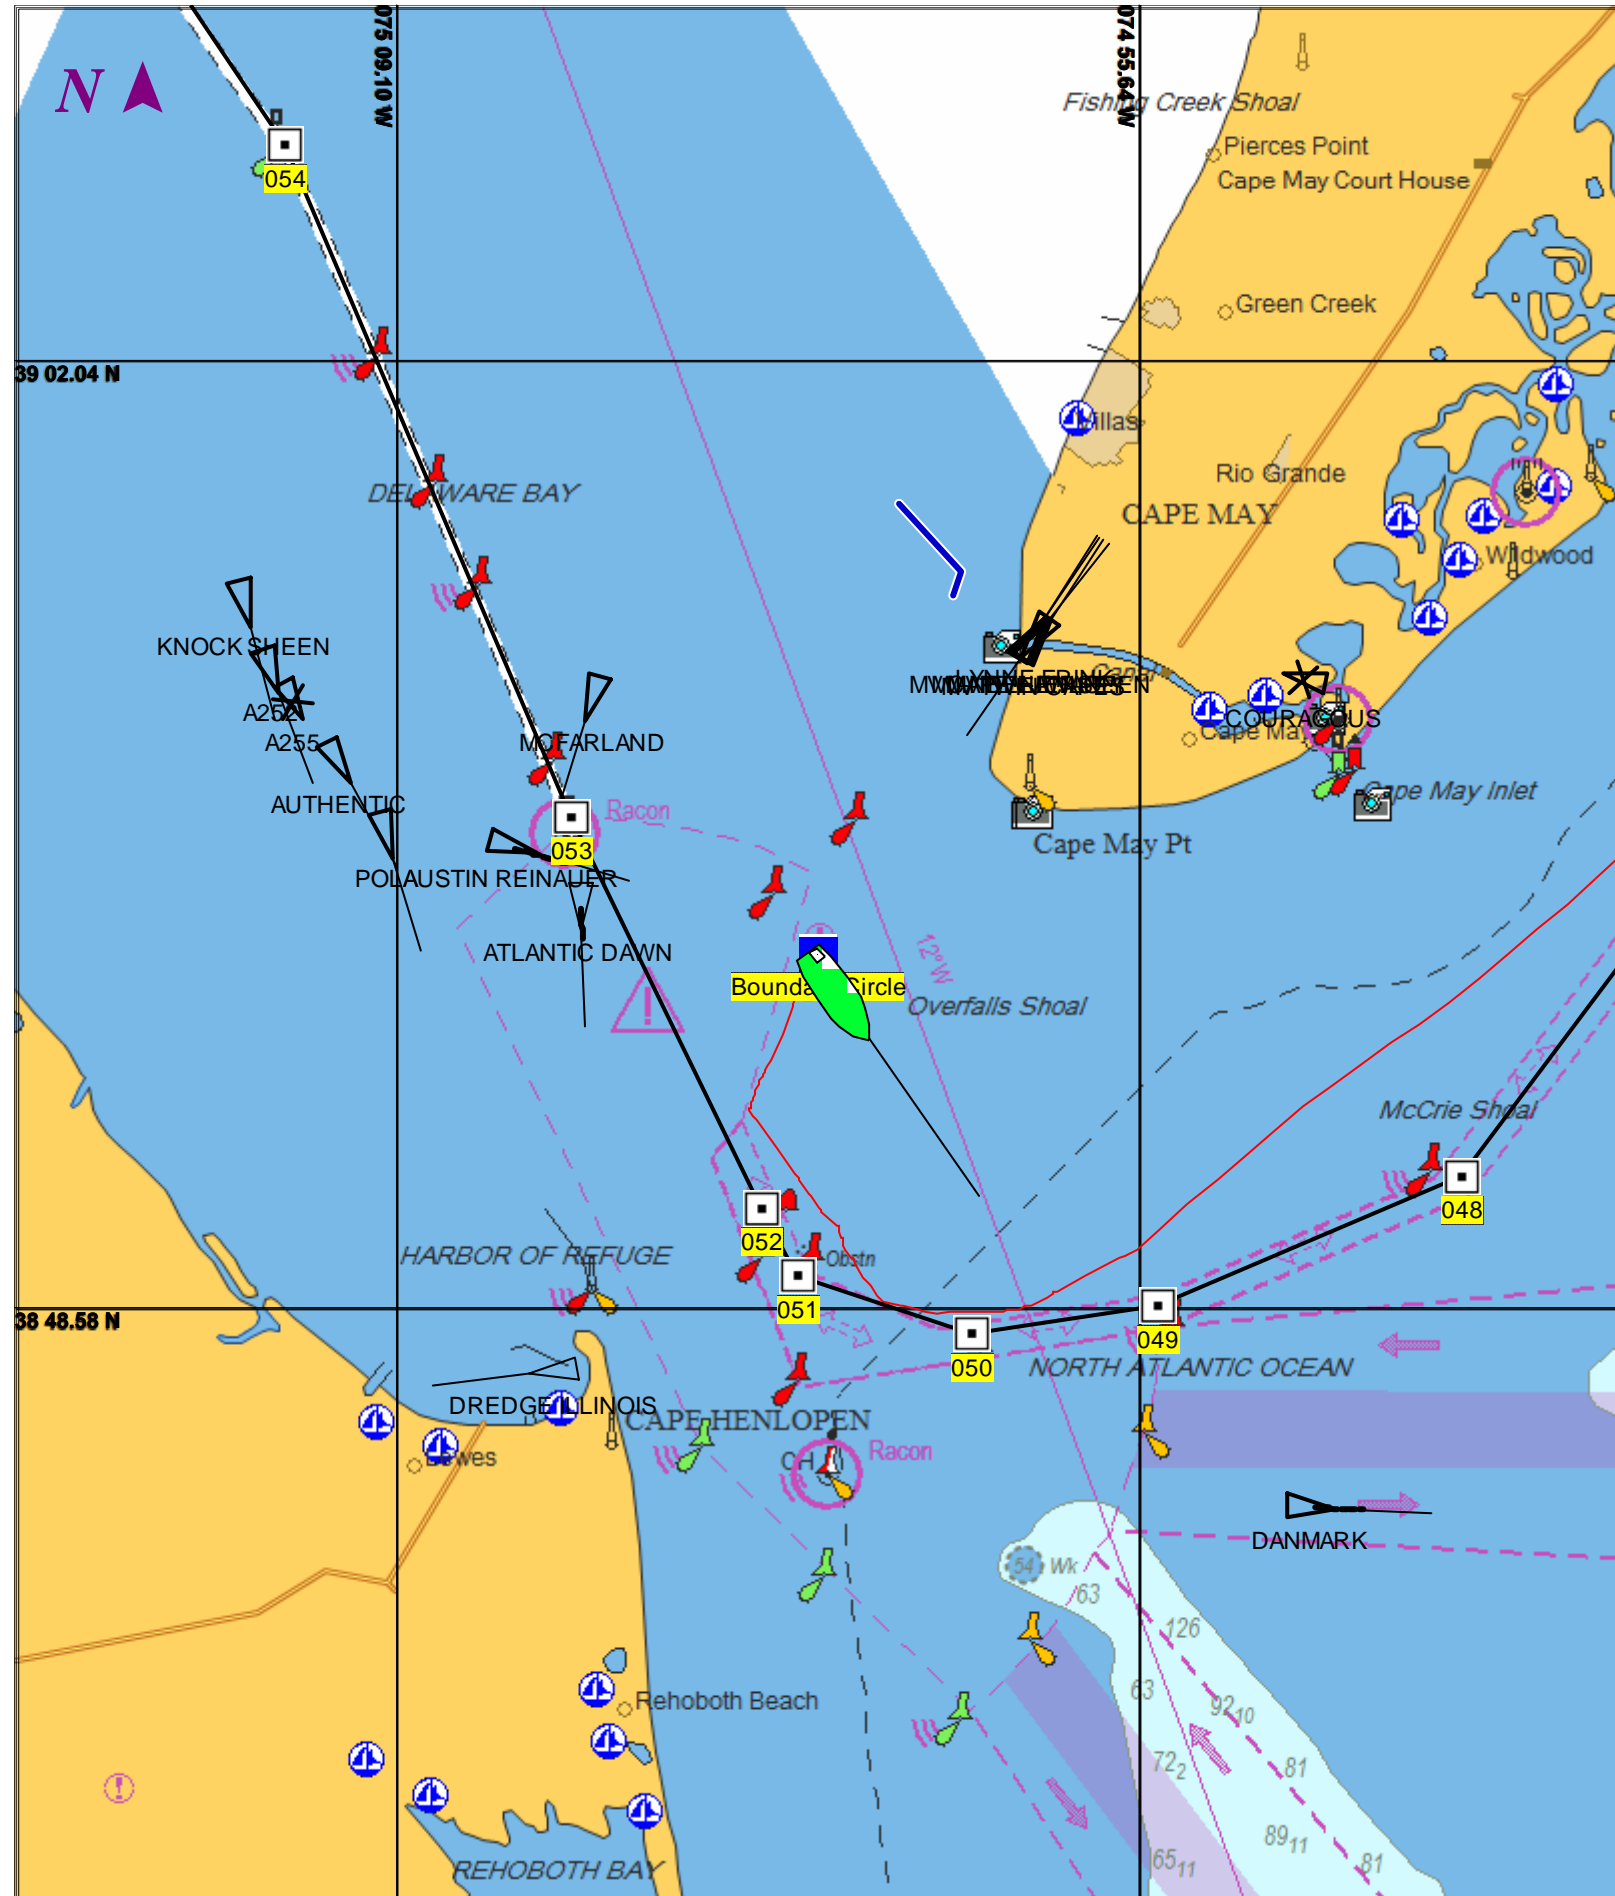

CAPE MAY TO CAPE HATTERAS - 1 : 198,000
(MAX Pro World Charts - vector format) Chart #12200A - Depth Units: Feet

DO NOT USE FOR NAVIGATION
SOME NAVIGATION AIDS MAY NOT BE SHOWN