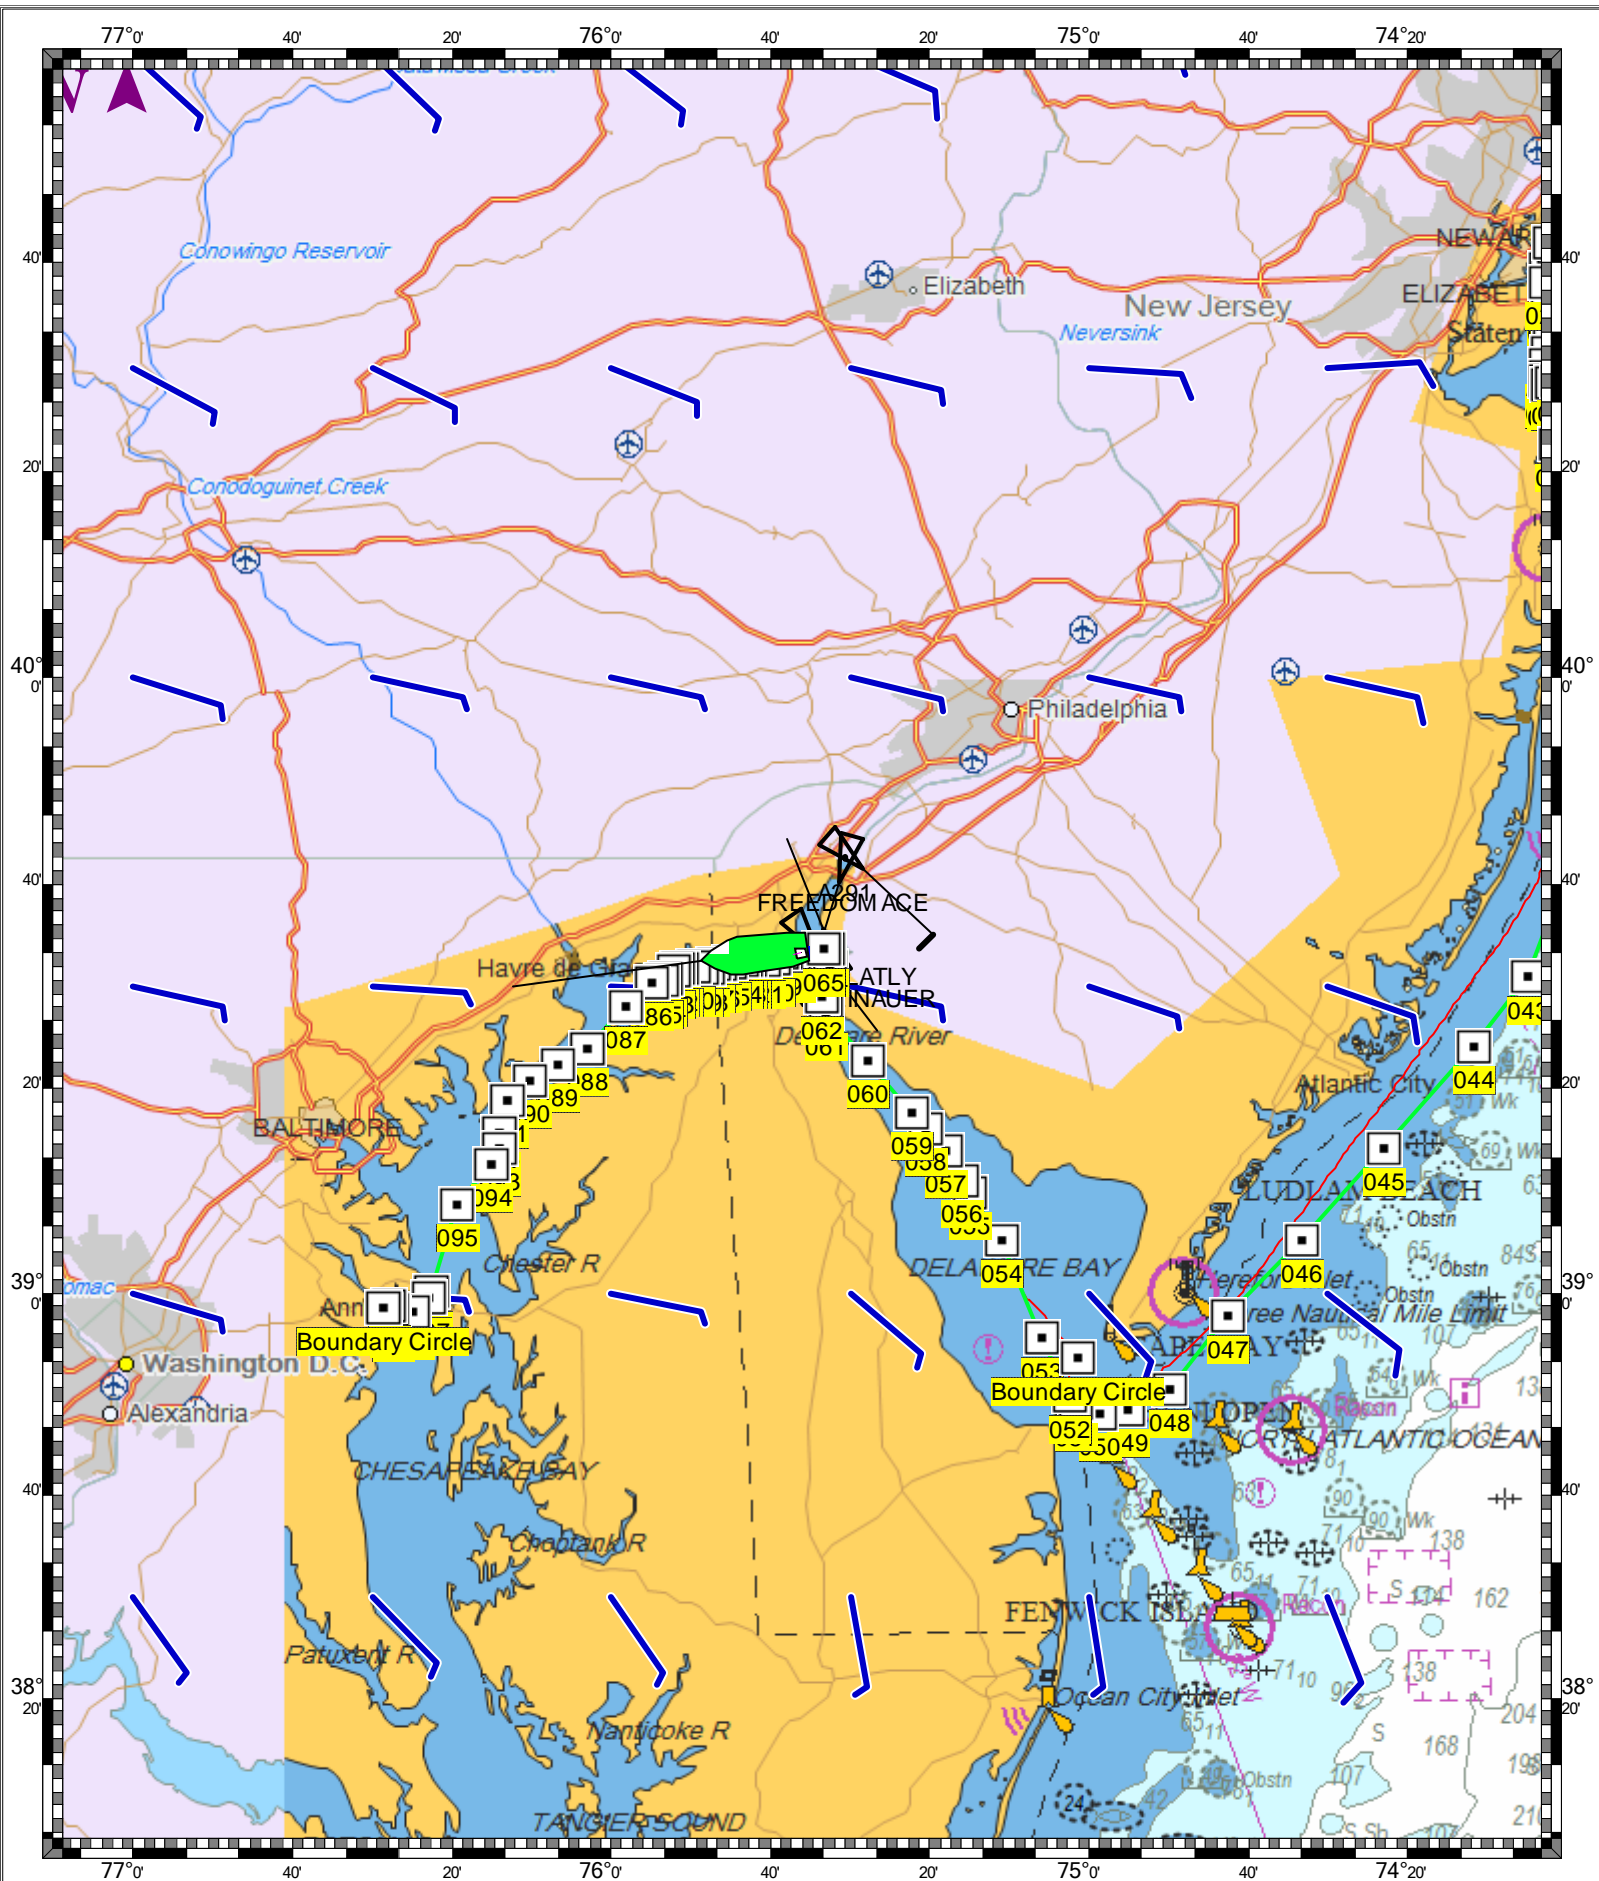

CAPE SABLE TO CAPE HATTERAS - 1 : 1,360,000  
(MAX Pro World Charts - vector format) Chart #13003 - Depth Units: Feet

DO NOT USE FOR NAVIGATION  
SOME NAVIGATION AIDS MAY NOT BE SHOWN