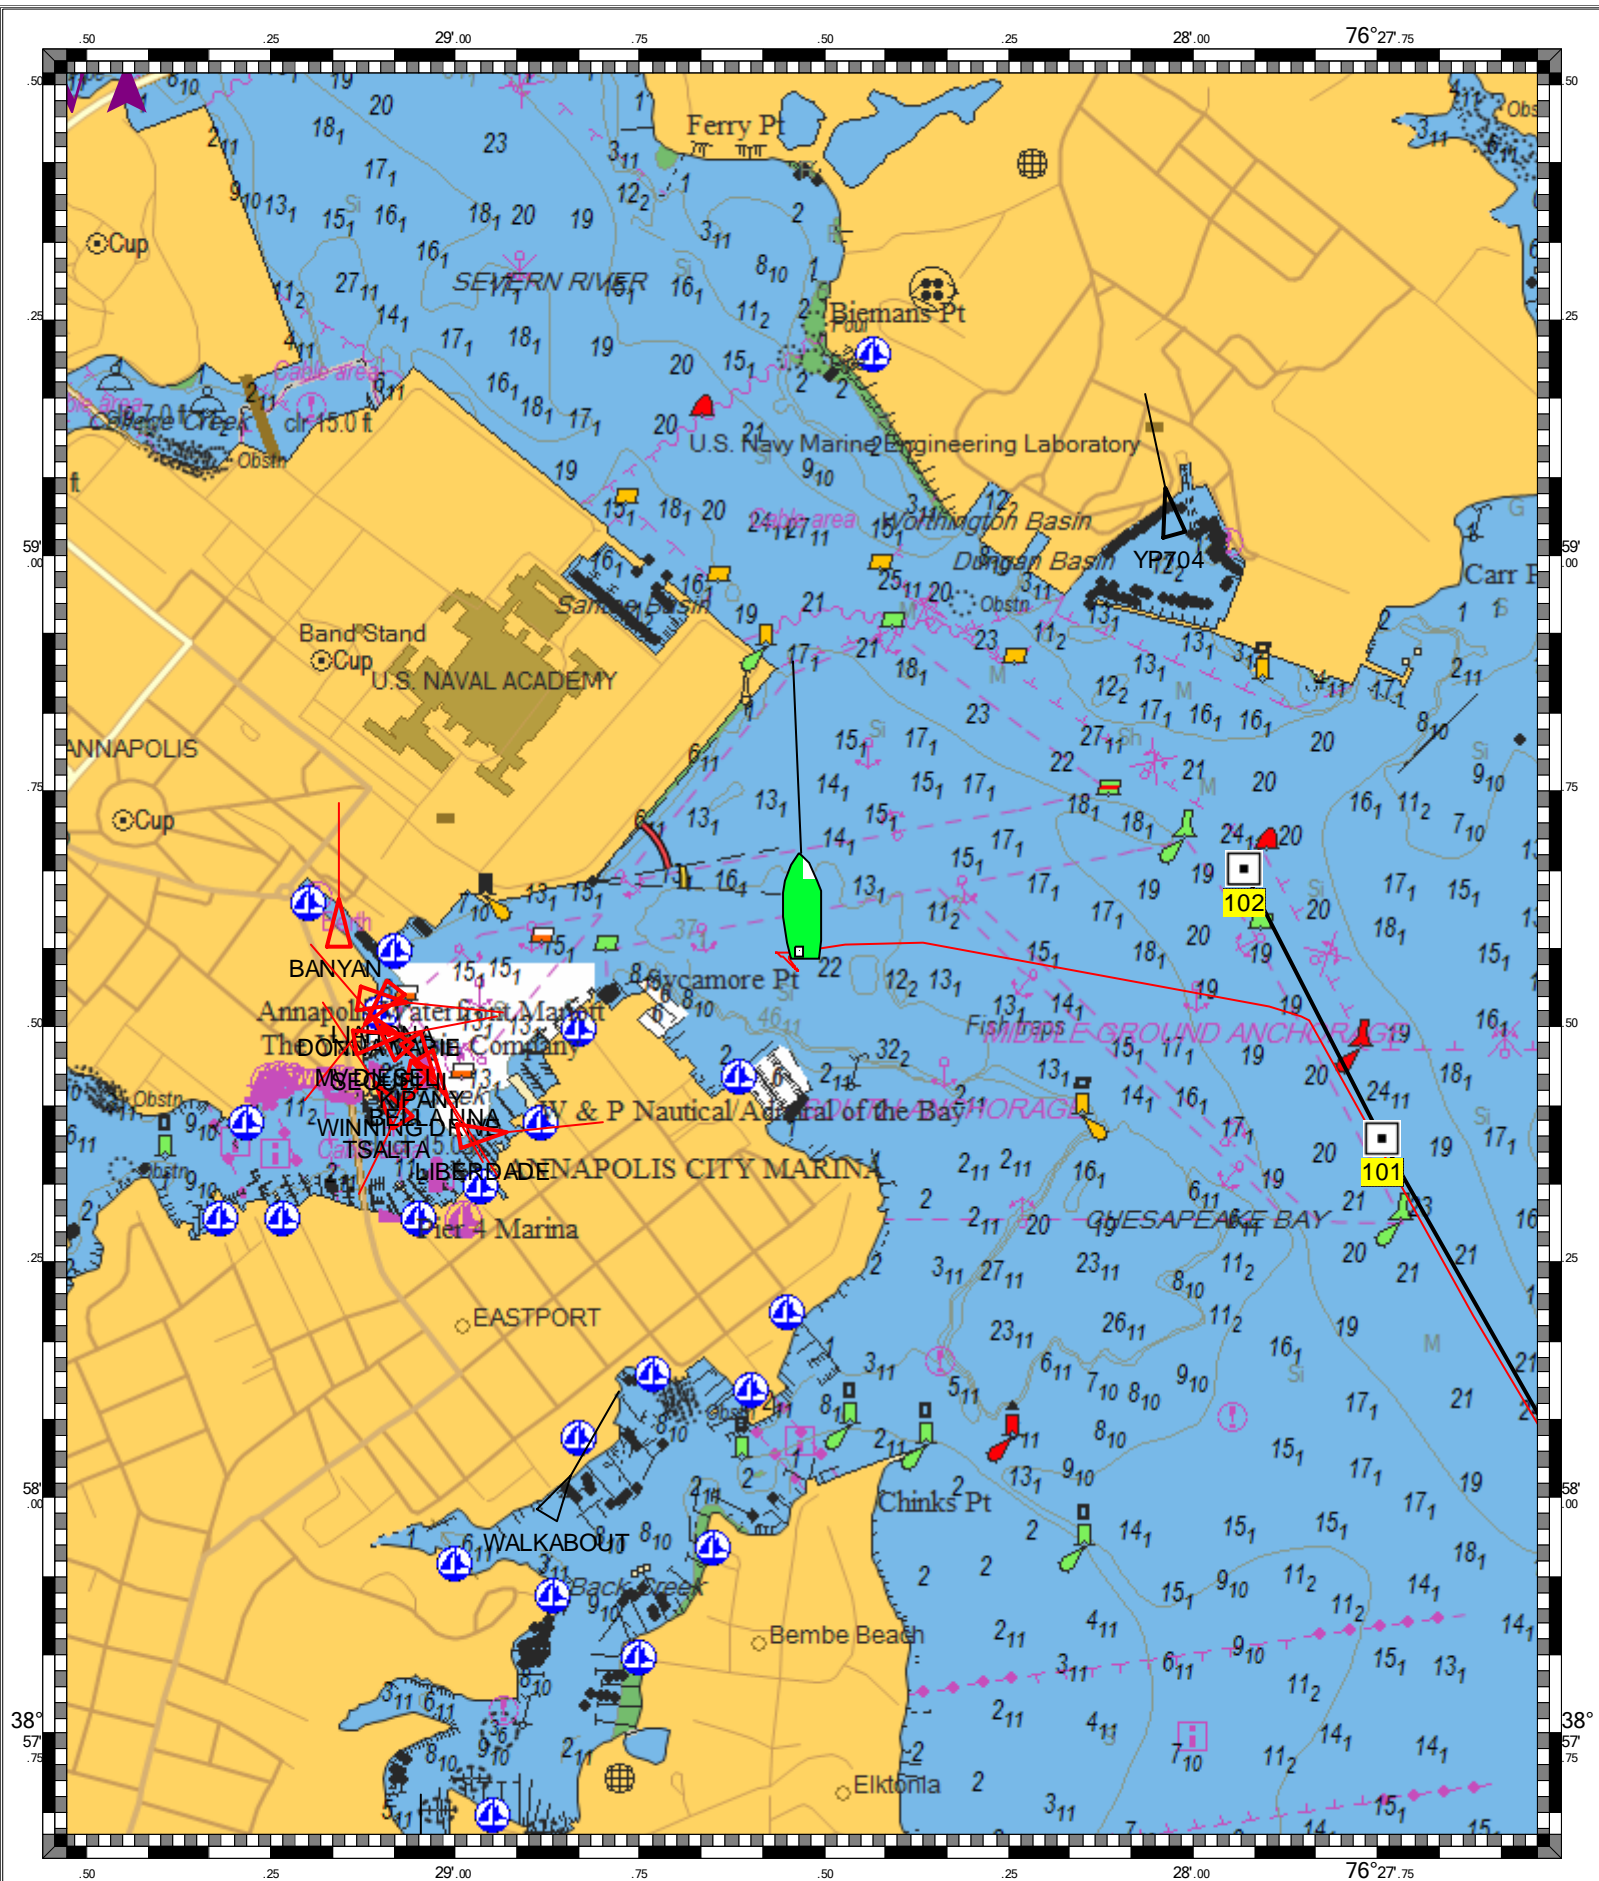

**ANNAPOLIS HARBOR - 1 : 14,800**  
**(MAX Pro World Charts - vector format) Chart #12283 - Depth Units: Feet**

DO NOT USE FOR NAVIGATION  
SOME NAVIGATION AIDS MAY NOT BE SHOWN